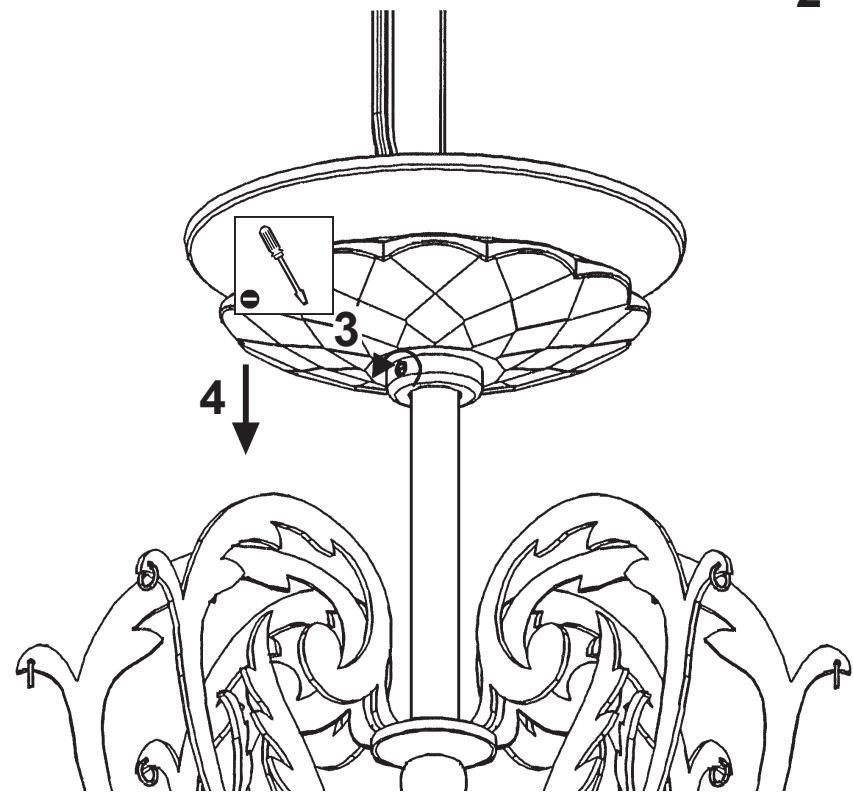

SCHONBEK®

FILIGRAE FE7208N- __ __ H

8 Lights
Diameter: 27-1/2"
Height: 21"
Hanging Weight: 22lbs.

THIS DESIGN IS THE PROPRIETARY
TRADE DRESS/TRADEMARK OF
SWAROVSKI LIGHTING, LTD.

SCHONBEK®

MAX <u>40</u> W		110-120 V						

SCHONBEK® is a member of the Swarovski group.

1 X  : 400/16-**

You will need 8 - B10
25 Watts Recommended
40 Watts Max

Install bulbs and be sure
to test fixture **BEFORE**
trimming.