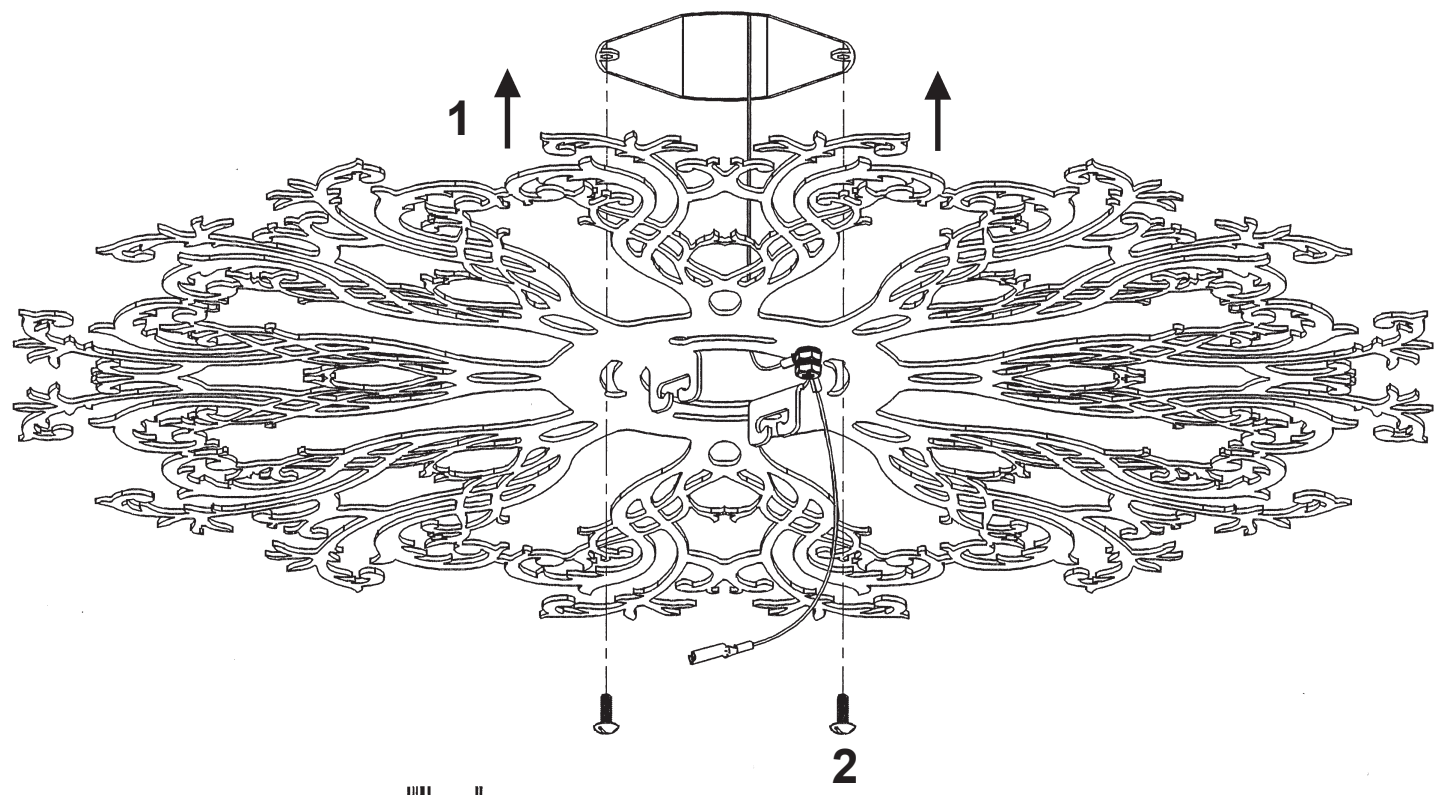

SCHONBEK®

FILIGRAE FE7208N- __ __ H

8 Lights
Diameter: 27-1/2"
Height: 21"
Hanging Weight: 22lbs.

THIS DESIGN IS THE PROPRIETARY
TRADE DRESS/TRADEMARK OF
SWAROVSKI LIGHTING, LTD.

SCHONBEK®

MAX <u>40</u> W		110-120 V						

SCHONBEK® is a member of the Swarovski group.

1 X  : 400/16-**

You will need 8 - B10
25 Watts Recommended
40 Watts Max

Install bulbs and be sure
to test fixture **BEFORE**
trimming.