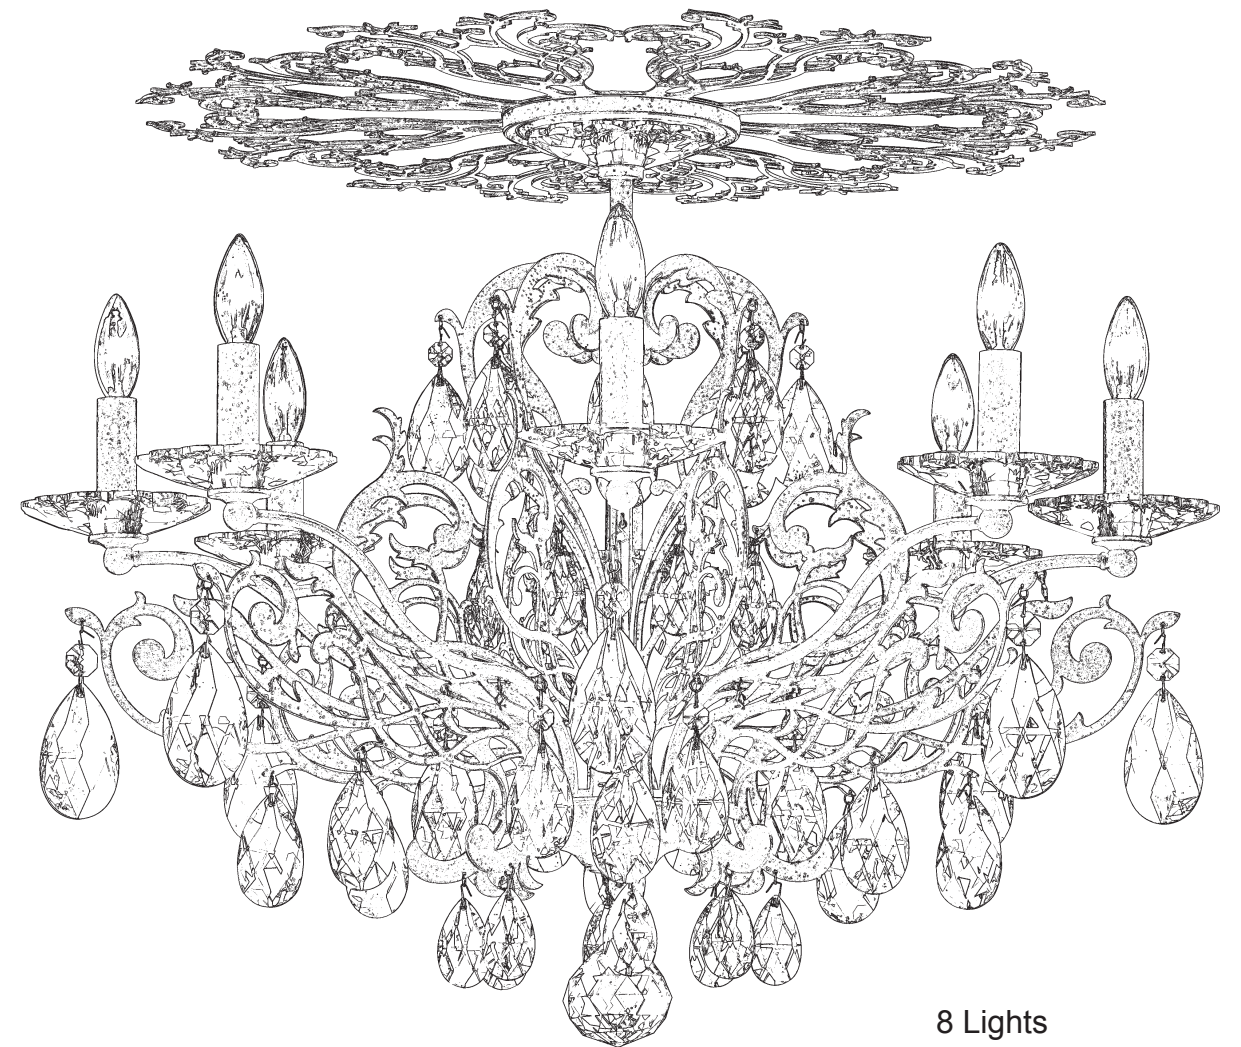

SCHONBEK®

FILIGRAE FE7208N- __ __ H

8 Lights
Diameter: 27-1/2"
Height: 21"
Hanging Weight: 22lbs.

THIS DESIGN IS THE PROPRIETARY
TRADE DRESS/TRADEMARK OF
SWAROVSKI LIGHTING, LTD.

SCHONBEK®

MAX <u>40</u> W		110-120 V						

SCHONBEK® is a member of the Swarovski group.

1 X  : 400/16-**

You will need 8 - B10
25 Watts Recommended
40 Watts Max

Install bulbs and be sure
to test fixture **BEFORE**
trimming.