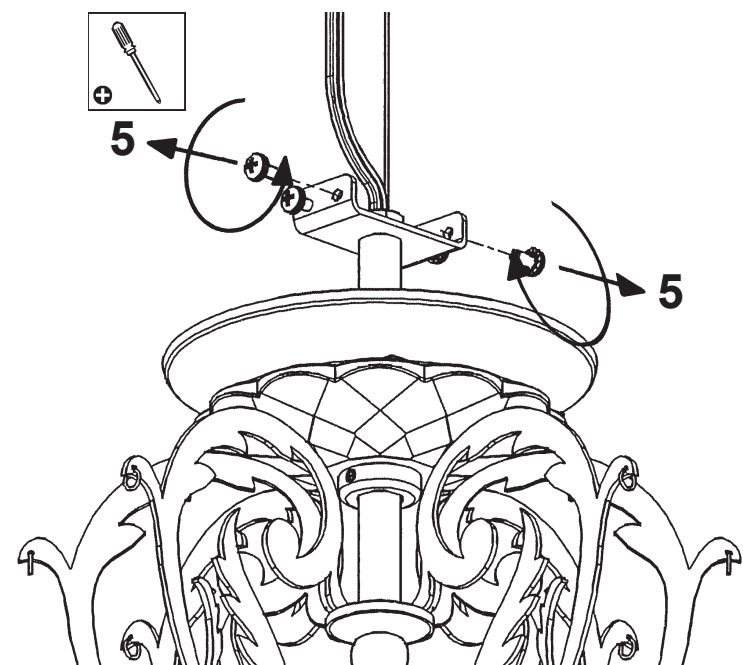

SCHONBEK®

FILIGRAE FE7208N- __ __ H

8 Lights
Diameter: 27-1/2"
Height: 21"
Hanging Weight: 22lbs.

THIS DESIGN IS THE PROPRIETARY
TRADE DRESS/TRADEMARK OF
SWAROVSKI LIGHTING, LTD.

SCHONBEK®

MAX <u>40</u> W		110-120 V						

SCHONBEK® is a member of the Swarovski group.

1 X  : 400/16-**

You will need 8 - B10
25 Watts Recommended
40 Watts Max

Install bulbs and be sure
to test fixture **BEFORE**
trimming.