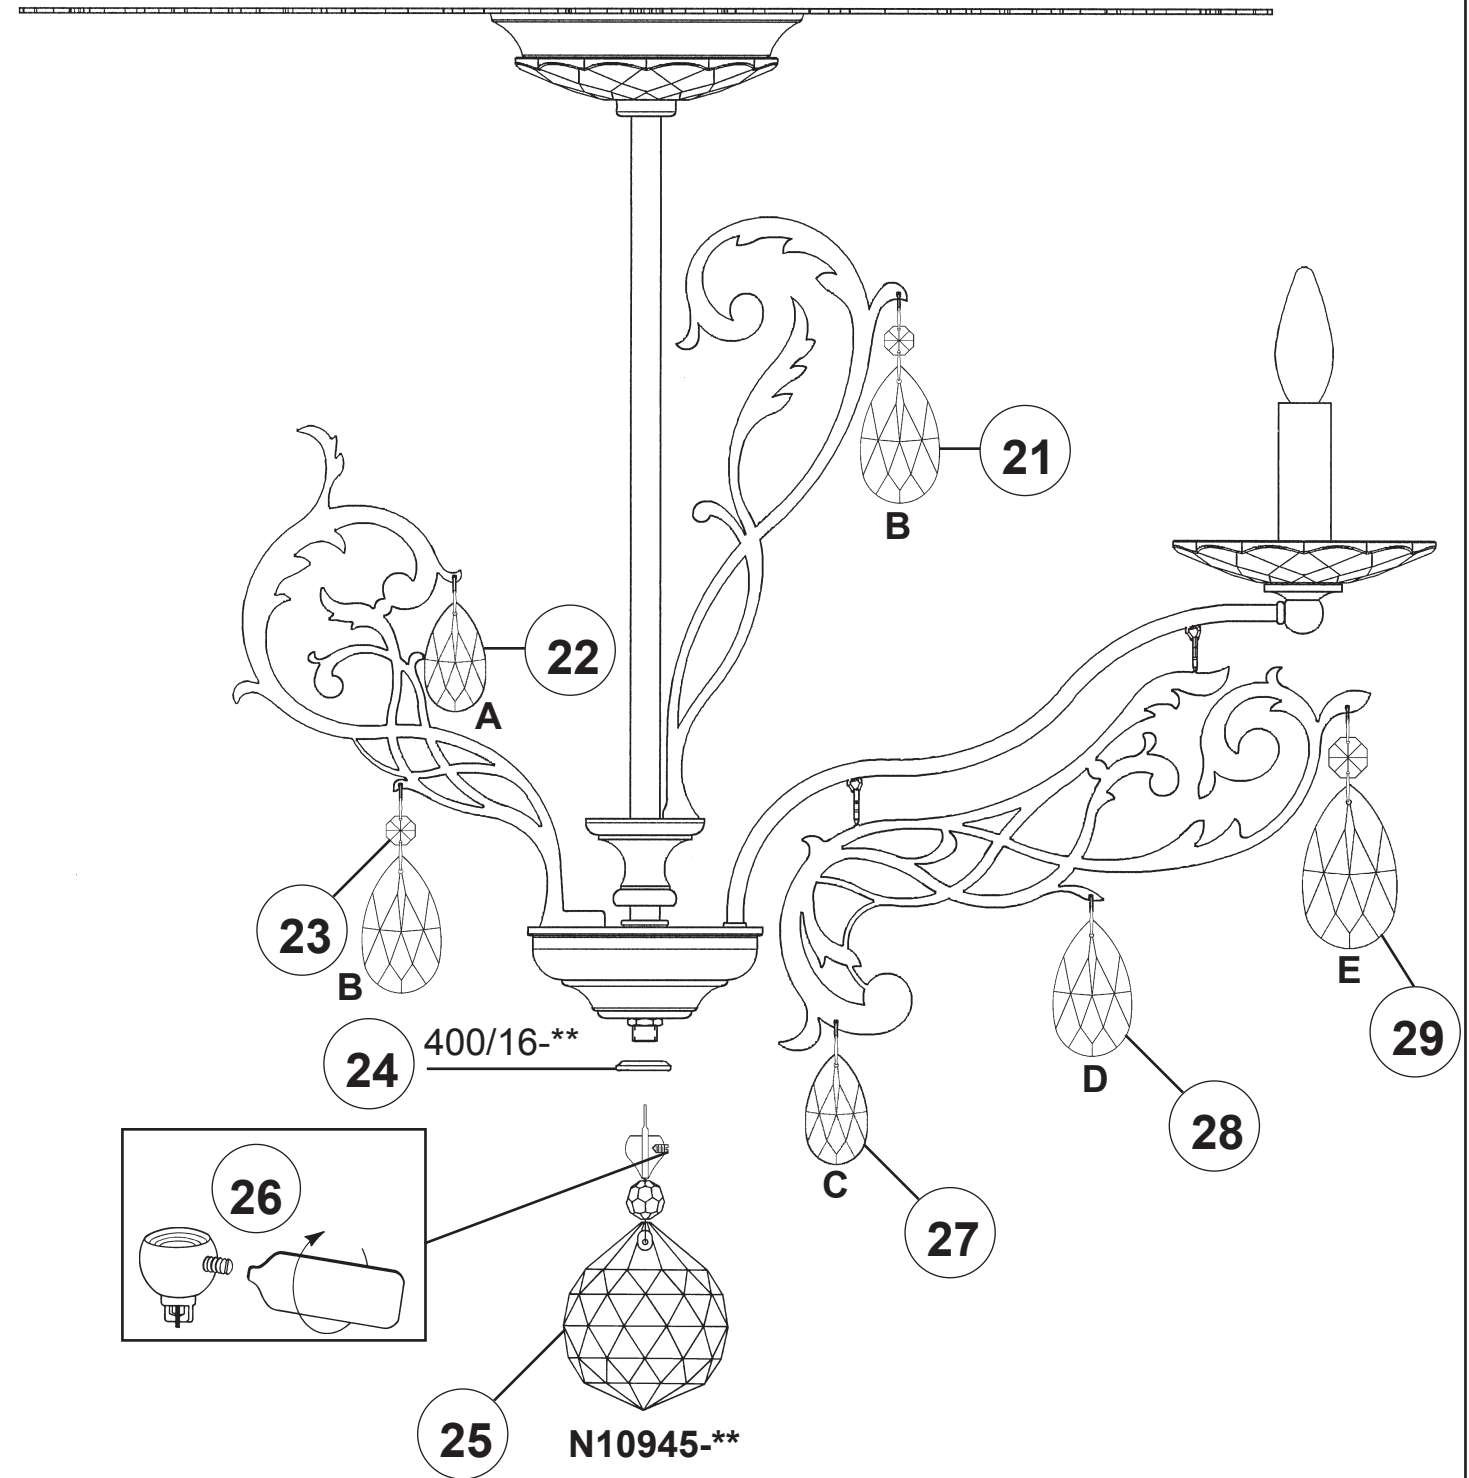

SCHONBEK®

FILIGRAE FE7208N- __ __ H

8 Lights
Diameter: 27-1/2"
Height: 21"
Hanging Weight: 22lbs.

THIS DESIGN IS THE PROPRIETARY
TRADE DRESS/TRADEMARK OF
SWAROVSKI LIGHTING, LTD.

SCHONBEK®

MAX <u>40</u> W		110-120 V						

SCHONBEK® is a member of the Swarovski group.

1 X  : 400/16-**

You will need 8 - B10
25 Watts Recommended
40 Watts Max

Install bulbs and be sure
to test fixture **BEFORE**
trimming.