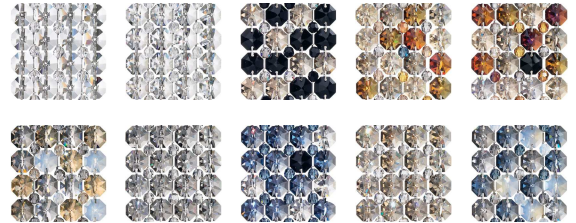

## REFRAX - SCHONBEK

REC1005

Like rivers of diamonds, the striking forms of Refrax sparkle from within, evoking floating jewels beaming with light.

### OPTIONS

Spectra Crystal (A), CRYSTALS FROM SWAROVSKI (S), CRYSTALS FROM SWAROVSKI (JAG), CRYSTALS FROM SWAROVSKI (OCE), CRYSTALS FROM SWAROVSKI (BOA), CRYSTALS FROM SWAROVSKI (TRA), CRYSTALS FROM SWAROVSKI (BLA), CRYSTALS FROM SWAROVSKI (BUL), CRYSTALS FROM SWAROVSKI (TK), Azurite Crystals from Swarovski (AZU)

### SPECIFICATIONS

Width/Length:	10in / 25cm
↕ Height:	5.5in / 14cm
↗↘ Depth/Extension:	10in / 25cm
🔌 Hang Weight:	9lbs / 4.1kg
Tier Count:	1
Light Source:	Halogen
Bulb Count:	4
Bulb Info:	(4) G9, 40 MAX, G9*