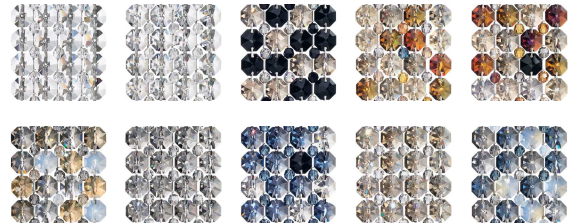

SWAROVSKI

L I G H T I N G

DIONYX - SCHONBEK

DI1619

Dionysus was the Olympian god of wine, vegetation, pleasure, festivity, madness and wild frenzy, symbolized by the kantharos, or drinking glass. Celebrating this sensual spirit, Dionyx is shaped into a softly rounded cylinder reminiscent of the wine glasses raised at the grape harvest. Select from an array of designs and finishes, including a 10-branched chandelier and colored Swarovski crystals.

OPTIONS

Spectra Crystal (A), CRYSTALS FROM SWAROVSKI (S), CRYSTALS FROM SWAROVSKI (JAG), CRYSTALS FROM SWAROVSKI (OCE), CRYSTALS FROM SWAROVSKI (BOA), CRYSTALS FROM SWAROVSKI (TRA), CRYSTALS FROM SWAROVSKI (BLA), CRYSTALS FROM SWAROVSKI (BUL), CRYSTALS FROM SWAROVSKI (TK), Azurite Crystals from Swarovski (AZU)

-401

MORE DIONYX

DI0716 DI1807 DI2527
 DIC1206 DIW0807 DIT0820

SPECIFICATIONS

Width/Length:	16in / 41cm
↕ Height:	18.5in / 47cm
↓ Chain Length:	40in / 102cm
📦 Hang Weight:	7lbs / 3.2kg
Tier Count:	1
Light Source:	Halogen
Bulb Count:	6
Bulb Info:	(6) G9, 40 MAX, G9*