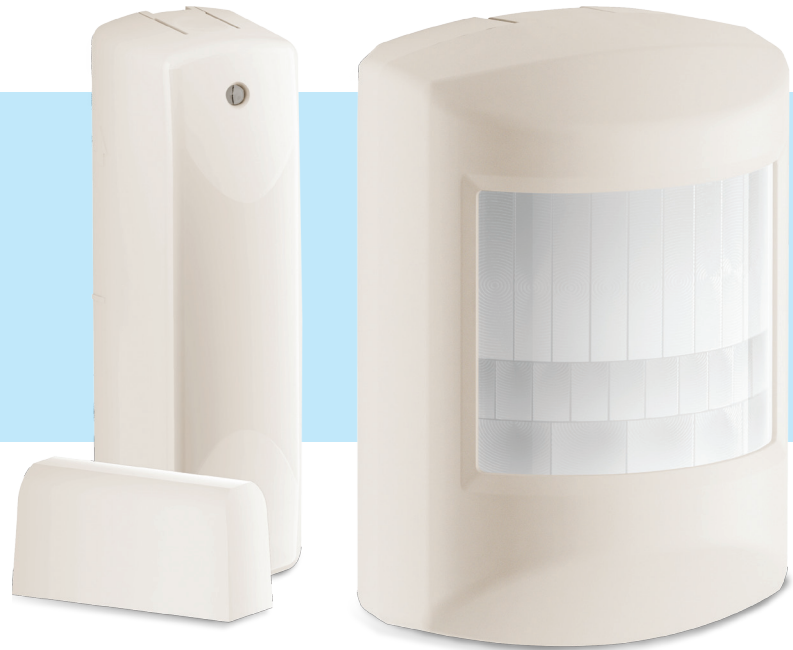

Home Door/Window and Motion Sensors

Connects with Nexia™ Home Intelligence

Monitor activities within the home with the Schlage Home Door/Window and Motion Sensors. Know the instant a door or window is opened or closed, and detect motion in a specific area of your house. Best of all, you can monitor your home even when you're not there—all from any Internet-enabled smart phone, tablet or computer, thanks to Nexia Home Intelligence.

▶ Remotely monitor your doors and windows.

▶ Set temperature to change when windows have opened or closed.

▶ Set lights to turn on when activity is detected.

▶ Record a short video when motion is present.

TO ACTIVATE FULL REMOTE FUNCTIONALITY

The Nexia Home Bridge is sold separately and required for remote access with Nexia Home Intelligence. It allows the Internet to interface with Nexia products (locks, thermostats, lights, camera, etc.) enabling full remote functionality. To activate the Bridge and create a Nexia account, visit mynexia.com.

NEXIA™
HOME INTELLIGENCE

Home Door/Window and Motion Sensors

Connects with Nexia™ Home Intelligence

WINDOW/DOOR SENSOR

- ▶ Remote monitoring of your doors and windows
- ▶ Text and email notifications alert homeowners when doors or windows have been opened/closed
- ▶ Integration with other Nexia-enabled products
- ▶ Easy installation and set-up
- ▶ Indoor use only