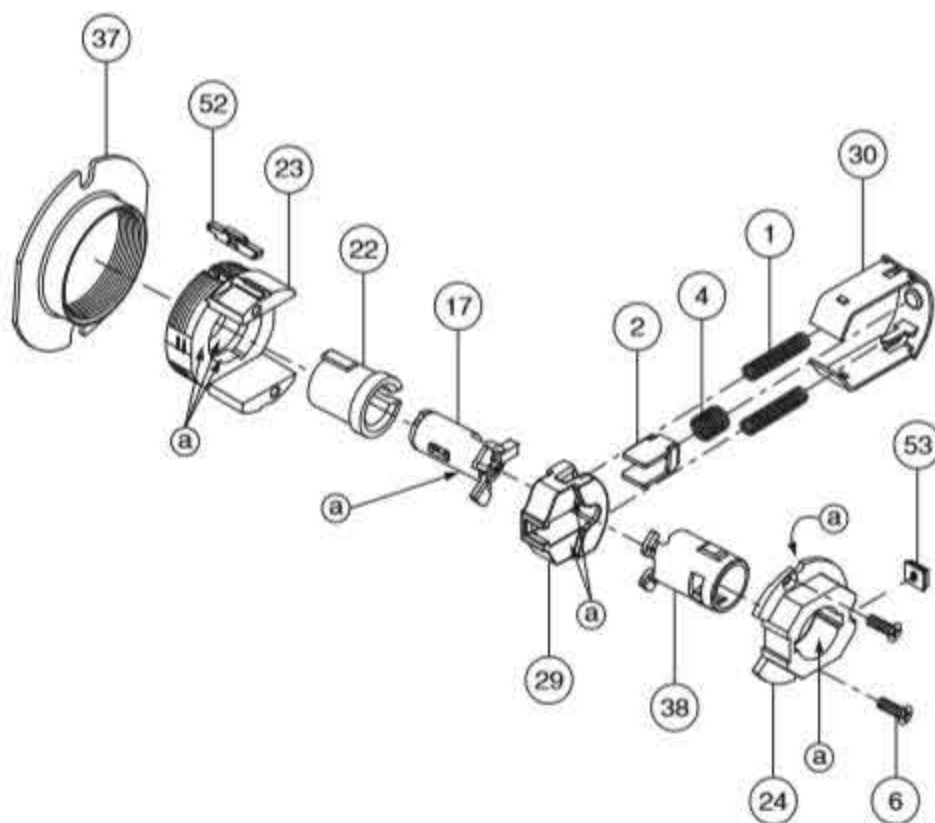

Patio, bath/bedroom privacy and hospital privacy lock

ND30, ND40 and ND44

Ⓐ Apply light film of 100% synthetic grease on surfaces with brush.

No.	Description	Part number
1	Slide spring	C503-019
2	Restoring slide catch	C604-187
4	Slide catch spring	C604-191
6	Chassis screw	L583-454
17	Keycam assembly	N123-045
22	Spindle	N523-013
23	Outside housing	24088544

No.	Description	Part number
24	Inside hub	24085037
29	Slide	N523-149
30	Slide clip	N523-025
37	Adjustment plate	N523-054
38	Spindle	N523-056
52	Gauge insert	23988066
53	insert, inside hub	N523-160*

* Not sold separately as a part.