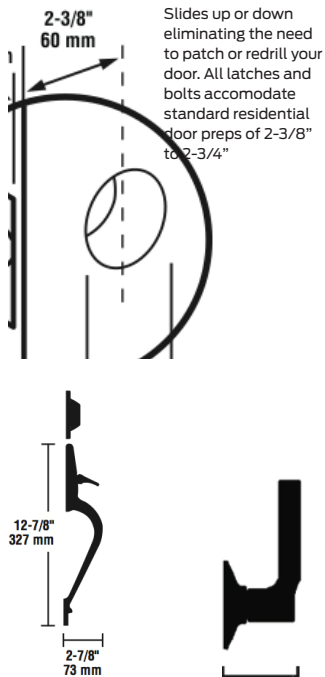

F-Series grip handleset specifications

Certification	ANSI/BHMA Grade 1
Finish Warranty	Limited lifetime finish warranty*
Mechanical Warranty	Limited lifetime mechanical warranty
Throw Size	Deadbolt throw 1", handle throw 1/2"
Cylinder	5-pin tumbler, C Keyway
Door Thickness	1-3/4" doors standard. 2-1/4" optional
Cross Bore	Deadbolt is 2-1/8" or 1-1/2" Grip is 2-1/8"
Edge Bore	1"
Latch/Backset	Adjustable to 2-3/8" or 2-3/4"
Latch Faceplate Size	1" x 2-1/4"
Latch Faceplate Options	Round corner, square corner, drive-in, or Triple Option™
Keys	2 per lock
Door Handling	Reversible for right- or left-hand doors. Specify LH or RH for all lever trim
Strikes	Deadbolt Strike 1-1/4" x 3-5/8" Handle Strike 2-1/4" full lip
Strike Options	Specify round corner or square corner. Other options available
Functions	Single-Cylinder, Double-Cylinder, Dummy

*All finishes excluding Oil Rubbed Bronze (613), which is intended to patina and change over time

Adjustable Throughbolt

Visit Schlage.com to learn more.

Decorative Collections

In the ongoing battle between form and function, we don't believe in taking sides. Our styles range from traditional or contemporary to transitional or ornate.

* Andover features concealed screws and does not include a matching handleset or deadbolt

Additional Knob and Lever combinations are available

Finish Options

About Allegion

Allegion (NYSE: ALLE) creates peace of mind by pioneering safety and security. As a $2 billion provider of security solutions for homes and businesses, Allegion employs more than 8,000 people and sells products in more than 120 countries across the world. Allegion comprises 27 global brands, including strategic brands CISA®, Interflex®, LCN®, Schlage® and Von Duprin®. For more, visit www.allegion.com

CISA ■ interflex ■ LCN ■ SCHLAGE ■ VON DUPRIN

ALLEGION™

© 2014 Allegion
MR-2072-CAM
Rev. 6-14
allegion.com