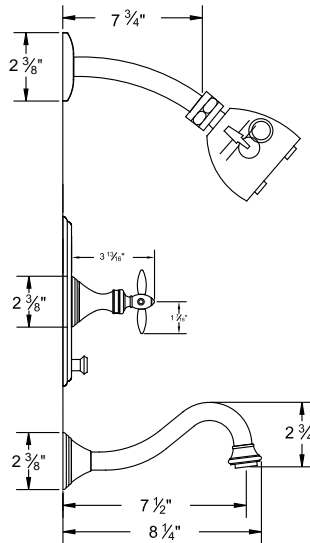

Several handle styles for custom faucet creation along with split finish options create an unlimited amount of design solutions. Each faucet is of solid brass construction. Santec's True-Mount engineering for handles means a secure fit without the use of set screws. Matching accessories are available to complete your entire bath suite.

2534XA__ -TM Pressure Balanced Tub/Shower Trim Set

2532XA__ -TM Pressure Balanced Shower Trim Set

7093XA__ -TM Thermax Thermostatic Control Trim