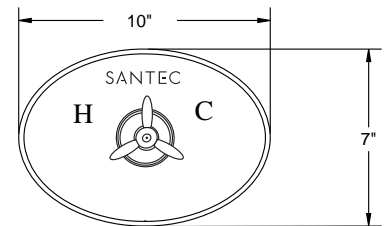

Several handle styles for custom faucet creation along with split finish options create an unlimited amount of design solutions. Each faucet is of solid brass construction. Santec's True-Mount engineering for handles means a secure fit without the use of set screws. Matching accessories are available to complete your entire bath suite.

2534XA__ -TM Pressure Balanced Tub/Shower Trim Set

2532XA__ -TM Pressure Balanced Shower Trim Set

7093XA__ -TM Thermax Thermostatic Control Trim