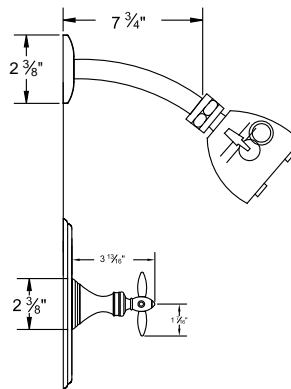

Several handle styles for custom faucet creation along with split finish options create an unlimited amount of design solutions. Each faucet is of solid brass construction. Santec's True-Mount engineering for handles means a secure fit without the use of set screws. Matching accessories are available to complete your entire bath suite.

2534XA__ -TM Pressure Balanced Tub/Shower Trim Set

2532XA__ -TM Pressure Balanced Shower Trim Set

7093XA__ -TM Thermax Thermostatic Control Trim