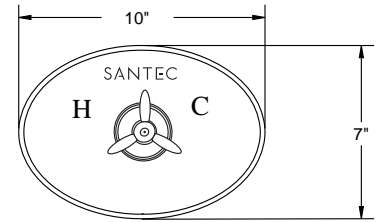

Several handle styles for custom faucet creation along with split finish options create an unlimited amount of design solutions. Each faucet is of solid brass construction. Santec's True-Mount engineering for handles means a secure fit without the use of set screws. Matching accessories are available to complete your entire bath suite.

2534XA__ -TM Pressure Balanced Tub/Shower Trim Set

2532XA__ -TM Pressure Balanced Shower Trim Set

7093XA__ -TM Thermax Thermostatic Control Trim