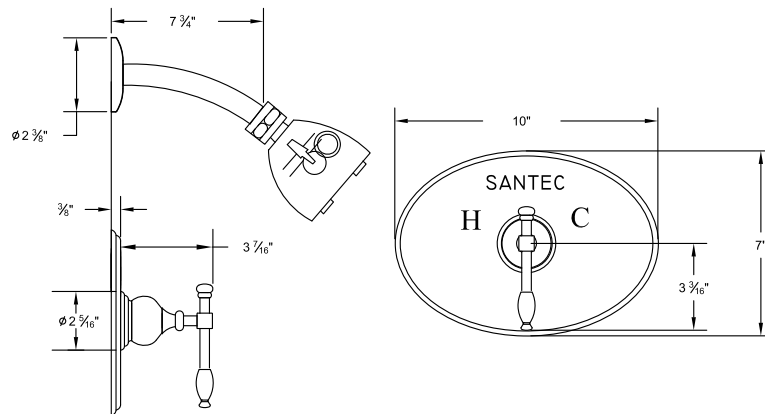

Several handle styles for custom faucet creation along with split finish options create an unlimited amount of design solutions. Each faucet is of solid brass construction. Santec's True-Mount engineering for handles means a secure fit without the use of set screws. Matching accessories are available to complete your entire bath suite.

**2034LV\_\_-TM** Pressure Balanced Tub/Shower Trim Set

**2032LV\_\_-TM** Pressure Balanced Shower Trim Set

**7093LV\_\_-TM** Thermax Thermostatic Control Trim