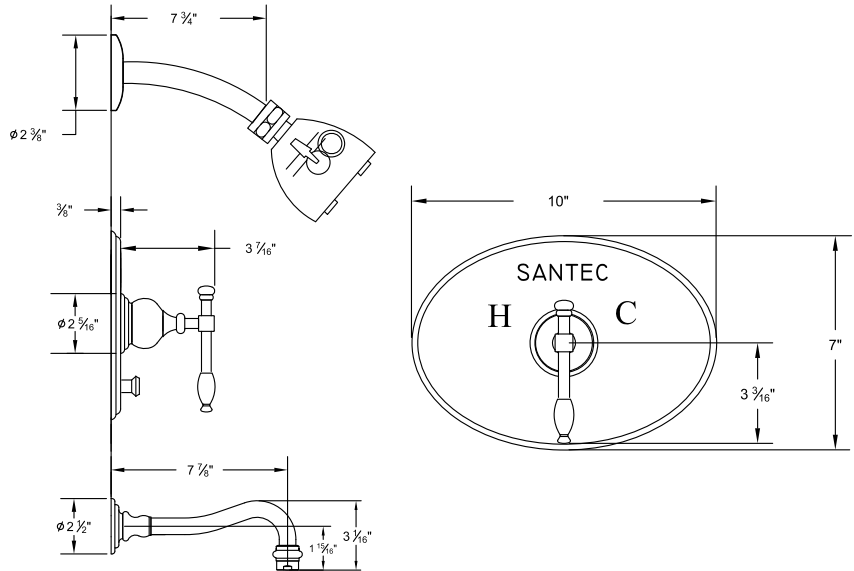

Several handle styles for custom faucet creation along with split finish options create an unlimited amount of design solutions. Each faucet is of solid brass construction. Santec's True-Mount engineering for handles means a secure fit without the use of set screws. Matching accessories are available to complete your entire bath suite.

**2034LV\_\_-TM** Pressure Balanced Tub/Shower Trim Set

**2032LV\_\_-TM** Pressure Balanced Shower Trim Set

**7093LV\_\_-TM** Thermax Thermostatic Control Trim