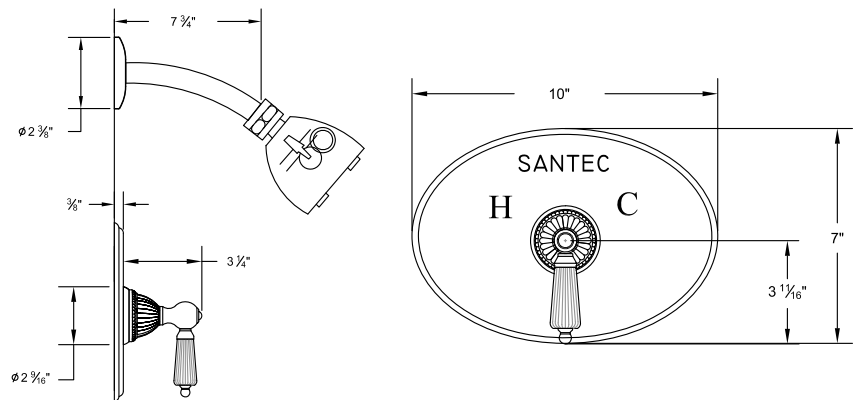

Several handle styles for custom faucet creation along with split finish options create an unlimited amount of design solutions. Each faucet is of solid brass construction. Santec's True-Mount engineering for handles means a secure fit without the use of set screws. Matching accessories are available to complete your entire bath suite.

1134LL_-TM Pressure Balanced Tub/Shower Trim Set

1132LL_-TM Pressure Balanced Shower Trim Set

7093LL_-TM Thermax Thermostatic Control Trim