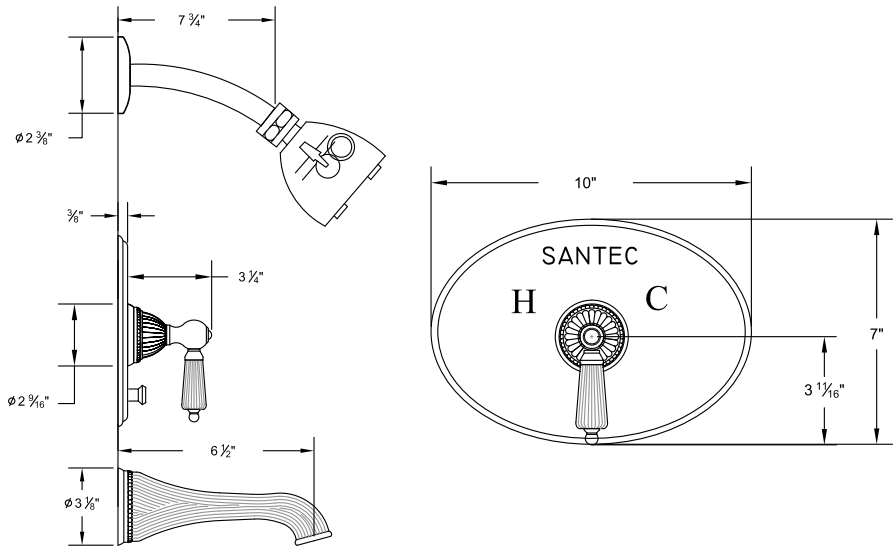

Several handle styles for custom faucet creation along with split finish options create an unlimited amount of design solutions. Each faucet is of solid brass construction. Santec's True-Mount engineering for handles means a secure fit without the use of set screws. Matching accessories are available to complete your entire bath suite.

1134LL_-TM Pressure Balanced Tub/Shower Trim Set

1132LL_-TM Pressure Balanced Shower Trim Set

7093LL_-TM Thermax Thermostatic Control Trim