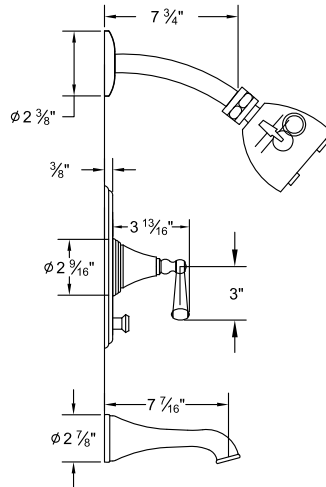

Several handle styles for custom faucet creation along with split finish options create an unlimited amount of design solutions. Each faucet is of solid brass construction. Santec's True-Mount engineering for handles means a secure fit without the use of set screws. Matching accessories are available to complete your entire bath suite.

2234CN__ -TM Pressure Balanced Tub/Shower Trim Set

2232CN__ -TM Pressure Balanced Shower Trim Set

7093CN__ -TM Thermax Thermostatic Control Trim