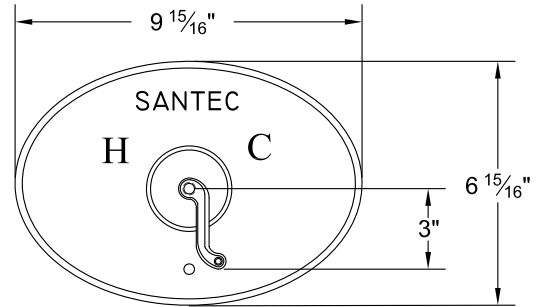

Several handle styles for custom faucet creation along with split finish options create an unlimited amount of design solutions. Each faucet is of solid brass construction. Santec's True-Mount engineering for handles means a secure fit without the use of set screws. Matching accessories are available to complete your entire bath suite.

2234CN__ -TM Pressure Balanced Tub/Shower Trim Set

2232CN__ -TM Pressure Balanced Shower Trim Set

7093CN__ -TM Thermax Thermostatic Control Trim