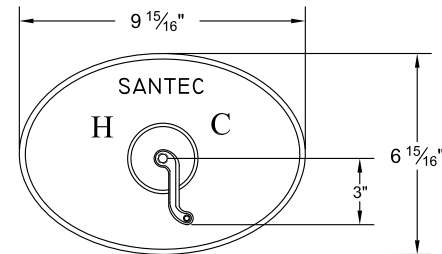

Several handle styles for custom faucet creation along with split finish options create an unlimited amount of design solutions. Each faucet is of solid brass construction. Santec's True-Mount engineering for handles means a secure fit without the use of set screws. Matching accessories are available to complete your entire bath suite.

2234CN__ -TM Pressure Balanced Tub/Shower Trim Set

2232CN__ -TM Pressure Balanced Shower Trim Set

7093CN__ -TM Thermax Thermostatic Control Trim