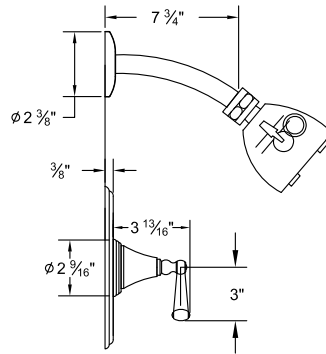

Several handle styles for custom faucet creation along with split finish options create an unlimited amount of design solutions. Each faucet is of solid brass construction. Santec's True-Mount engineering for handles means a secure fit without the use of set screws. Matching accessories are available to complete your entire bath suite.

2234CN__ -TM Pressure Balanced Tub/Shower Trim Set

2232CN__ -TM Pressure Balanced Shower Trim Set

7093CN__ -TM Thermax Thermostatic Control Trim