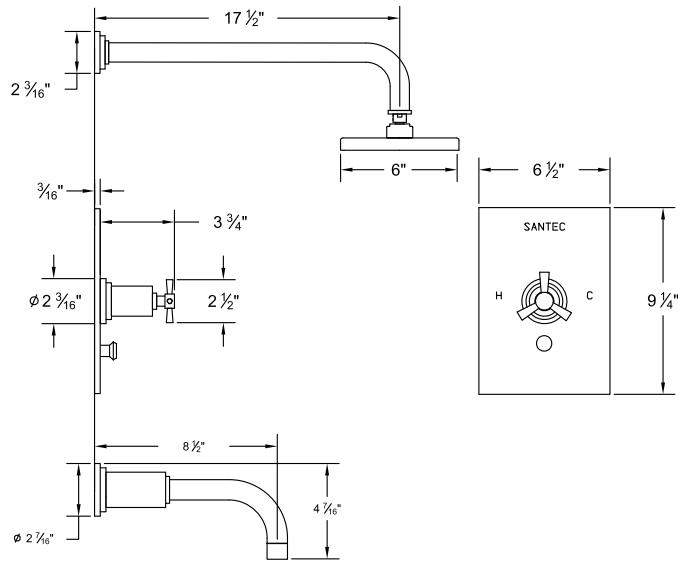

Several handle styles for custom faucet creation along with split finish options create an unlimited amount of design solutions. Each faucet is of solid brass construction. Santec's True-Mount engineering for handles means a secure fit without the use of set screws. Matching accessories are available to complete your entire bath suite.

3534TX__TM Pressure Balanced Tub/Shower Trim Set

3532TX__-TM Pressure Balanced Shower Trim Set

7093TX__-TM Thermax Thermostatic Control Trim