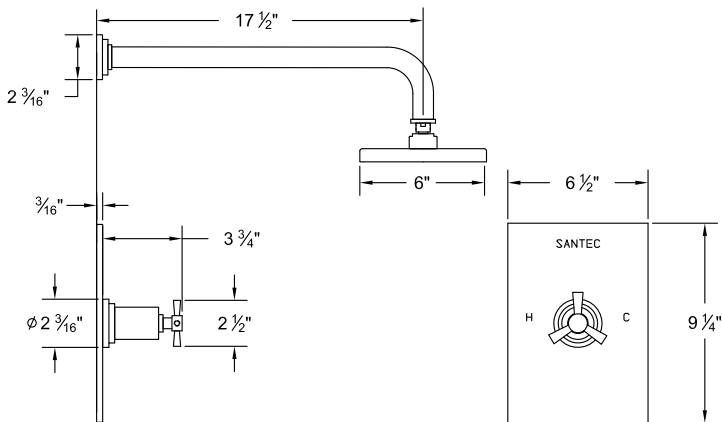

Several handle styles for custom faucet creation along with split finish options create an unlimited amount of design solutions. Each faucet is of solid brass construction. Santec's True-Mount engineering for handles means a secure fit without the use of set screws. Matching accessories are available to complete your entire bath suite.

3534TX__TM Pressure Balanced Tub/Shower Trim Set

3532TX__-TM Pressure Balanced Shower Trim Set

7093TX__-TM Thermax Thermostatic Control Trim