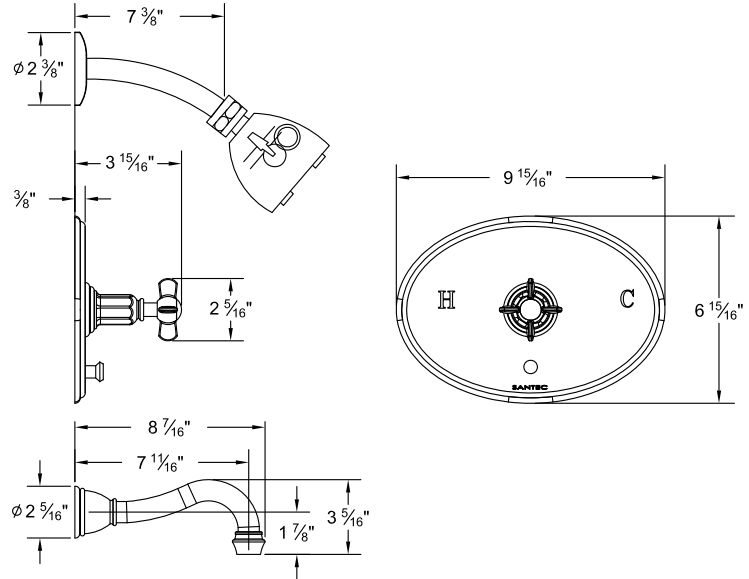

Several handle styles for custom faucet creation along with split finish options create an unlimited amount of design solutions. Each faucet is of solid brass construction. Santec's True-Mount engineering for handles means a secure fit without the use of set screws. Matching accessories are available to complete your entire bath suite.

2934ET__-TM Pressure Balanced Tub/Shower Trim Set

2932ET__-TM Pressure Balanced Shower Trim Set

7093ET__-TM Thermax Thermostatic Control Trim