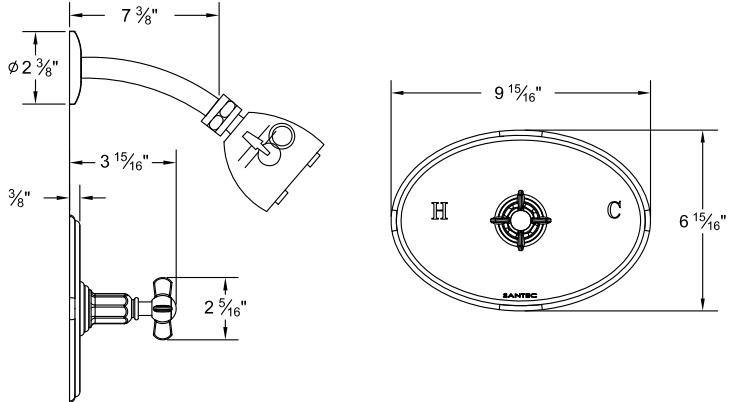

Several handle styles for custom faucet creation along with split finish options create an unlimited amount of design solutions. Each faucet is of solid brass construction. Santec's True-Mount engineering for handles means a secure fit without the use of set screws. Matching accessories are available to complete your entire bath suite.

2934ET__-TM Pressure Balanced Tub/Shower Trim Set

2932ET__-TM Pressure Balanced Shower Trim Set

7093ET__-TM Thermax Thermostatic Control Trim