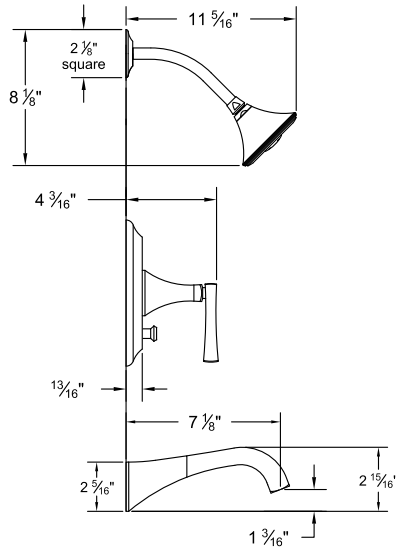

Several handle styles for custom faucet creation along with split finish options create an unlimited amount of design solutions. Each faucet is of solid brass construction. Santec's True-Mount engineering for handles means a secure fit without the use of set screws. Matching accessories are available to complete your entire bath suite.

9234ED__ -TM Pressure Balanced Tub/Shower Trim Set

9232ED__ -TM Pressure Balanced Shower Trim Set

7093ED__ -TM Thermax Thermostatic Control Trim