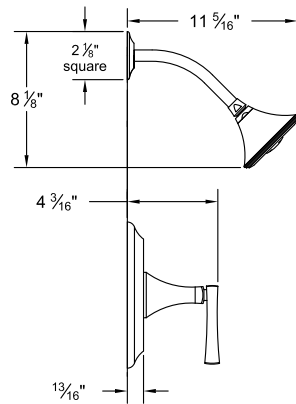

Several handle styles for custom faucet creation along with split finish options create an unlimited amount of design solutions. Each faucet is of solid brass construction. Santec's True-Mount engineering for handles means a secure fit without the use of set screws. Matching accessories are available to complete your entire bath suite.

9234ED__ -TM Pressure Balanced Tub/Shower Trim Set

9232ED__ -TM Pressure Balanced Shower Trim Set

7093ED__ -TM Thermax Thermostatic Control Trim