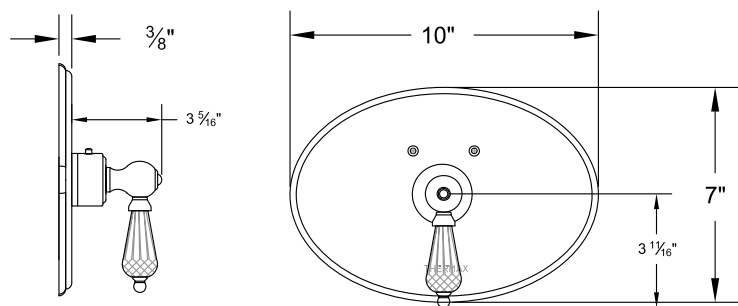

Several handle styles for custom faucet creation along with split finish options create an unlimited amount of design solutions. Each faucet is of solid brass construction. Santec's True-Mount engineering for handles means a secure fit without the use of set screws. Matching accessories are available to complete your entire bath suite.

1334CC__TM Pressure Balanced Tub/Shower Trim Set

1332CC__TM Pressure Balanced Shower Trim Set

7093CC__TM Thermax Thermostatic Control Trim

Made with

Swarovski® and STRASS® are registered trademarks of Swarovski AG