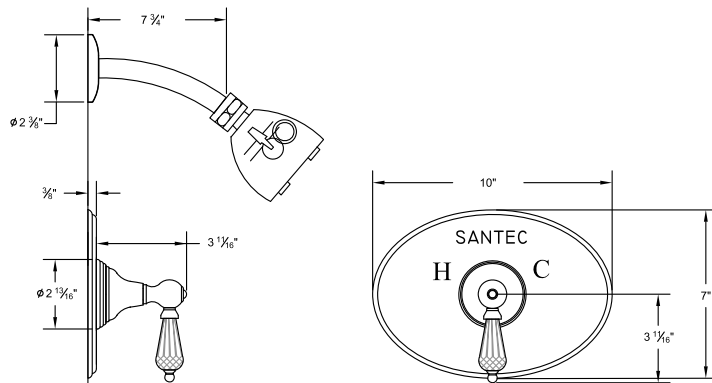

Several handle styles for custom faucet creation along with split finish options create an unlimited amount of design solutions. Each faucet is of solid brass construction. Santec's True-Mount engineering for handles means a secure fit without the use of set screws. Matching accessories are available to complete your entire bath suite.

1334CC__TM Pressure Balanced Tub/Shower Trim Set

1332CC__TM Pressure Balanced Shower Trim Set

7093CC__TM Thermax Thermostatic Control Trim

Made with

Swarovski® and STRASS® are registered trademarks of Swarovski AG