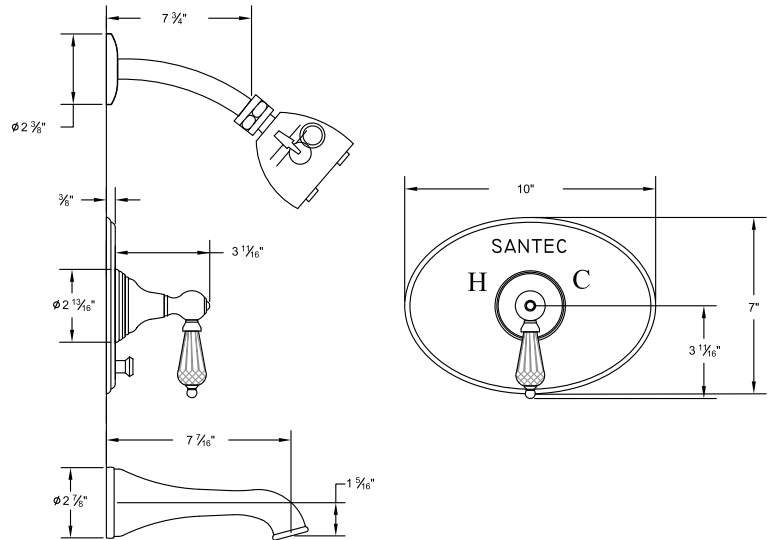

Several handle styles for custom faucet creation along with split finish options create an unlimited amount of design solutions. Each faucet is of solid brass construction. Santec's True-Mount engineering for handles means a secure fit without the use of set screws. Matching accessories are available to complete your entire bath suite.

1334CC__TM Pressure Balanced Tub/Shower Trim Set

1332CC__TM Pressure Balanced Shower Trim Set

7093CC__TM Thermax Thermostatic Control Trim

Made with

Swarovski® and STRASS® are registered trademarks of Swarovski AG