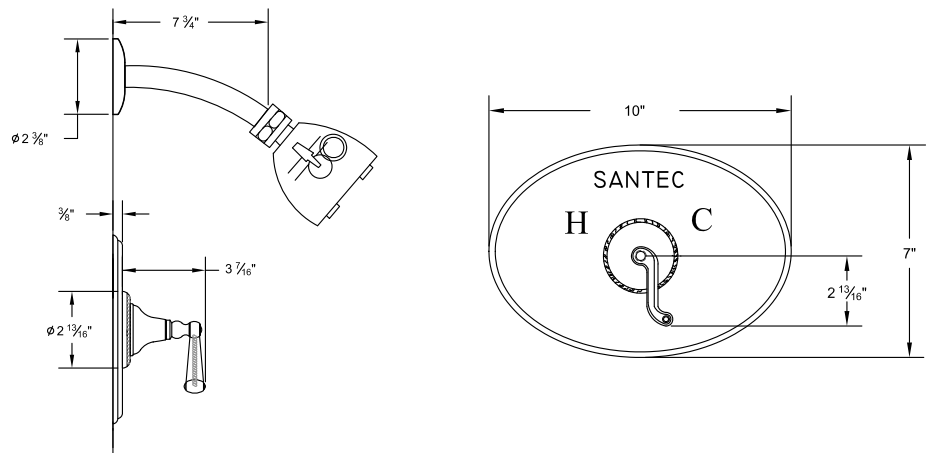

Several handle styles for custom faucet creation along with split finish options create an unlimited amount of design solutions. Each faucet is of solid brass construction. Santec's True-Mount engineering for handles means a secure fit without the use of set screws. Matching accessories are available to complete your entire bath suite.

1334AA__-TM Pressure Balanced Tub/Shower Trim Set

1332AA__-TM Pressure Balanced Shower Trim Set

7093AA__-TM Thermax Thermostatic Control Trim