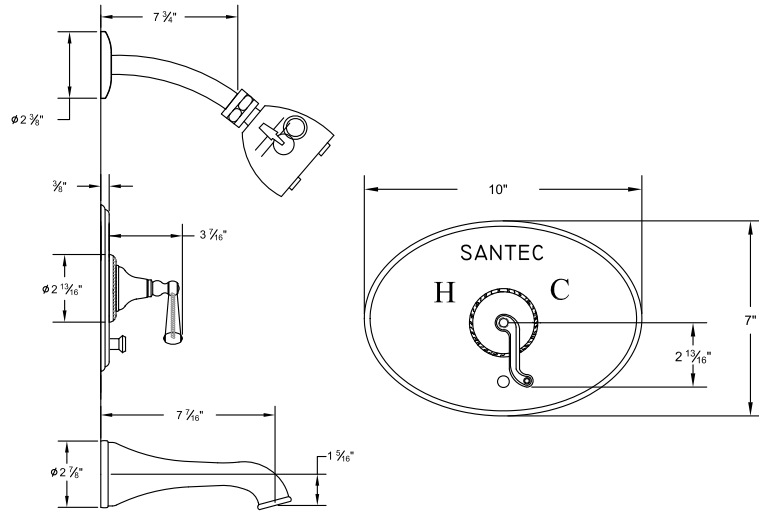

Several handle styles for custom faucet creation along with split finish options create an unlimited amount of design solutions. Each faucet is of solid brass construction. Santec's True-Mount engineering for handles means a secure fit without the use of set screws. Matching accessories are available to complete your entire bath suite.

1334AA__-TM Pressure Balanced Tub/Shower Trim Set

1332AA__-TM Pressure Balanced Shower Trim Set

7093AA__-TM Thermax Thermostatic Control Trim