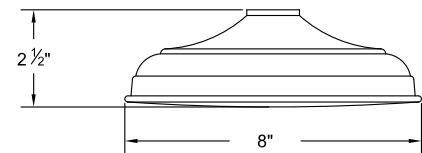

708008 __ 8" Classic Rain Head