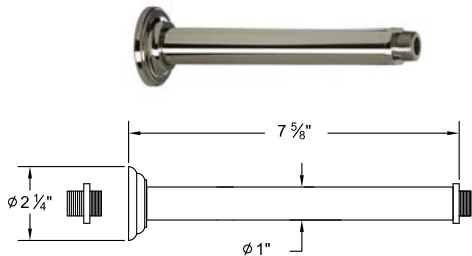

Several handle styles for custom faucet creation along with split finish options create an unlimited amount of design solutions. Each faucet is of solid brass construction. Santec's True-Mount engineering for handles means a secure fit without the use of set screws. Matching accessories are available to complete your entire bath suite.

708523 __ Torrent Shower Head

708031 __ 6 3/4" Square Rain Head

708707 __ 7" Ceiling Rain Head Arm and Flange

708711 __ 11" Ceiling Rain Head Arm and Flange

708616 __ 15" Ceiling Rain Head Arm and Flange

708026 __ 8" Deluge Rain Head

708027 __ 10" Deluge Rain Head

708008 __ 8" Classic Rain Head

708012 __ 12" Classic Rain Head