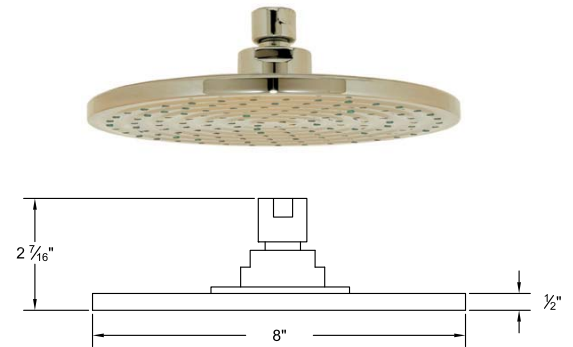

Several handle styles for custom faucet creation along with split finish options create an unlimited amount of design solutions. Each faucet is of solid brass construction. Santec's True-Mount engineering for handles means a secure fit without the use of set screws. Matching accessories are available to complete your entire bath suite.

708523 __ Torrent Shower Head

708031 __ 6 3/4" Square Rain Head

708707 __ 7" Ceiling Rain Head Arm and Flange

708711 __ 11" Ceiling Rain Head Arm and Flange

708616 __ 15" Ceiling Rain Head Arm and Flange

708026 __ 8" Deluge Rain Head

708027 __ 10" Deluge Rain Head

708008 __ 8" Classic Rain Head

708012 __ 12" Classic Rain Head