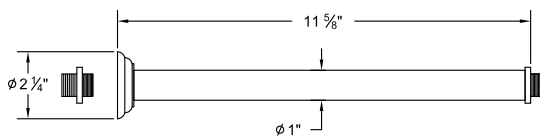

Several handle styles for custom faucet creation along with split finish options create an unlimited amount of design solutions. Each faucet is of solid brass construction. Santec's True-Mount engineering for handles means a secure fit without the use of set screws. Matching accessories are available to complete your entire bath suite.

708523 __ Torrent Shower Head

708031 __ 6 3/4" Square Rain Head

708707 __ 7" Ceiling Rain Head Arm and Flange

708711 __ 11" Ceiling Rain Head Arm and Flange

708616 __ 15" Ceiling Rain Head Arm and Flange

708026 __ 8" Deluge Rain Head