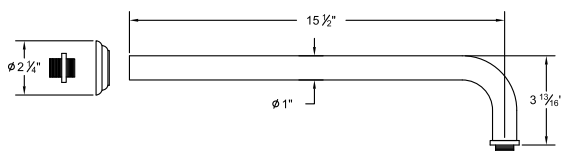

Several handle styles for custom faucet creation along with split finish options create an unlimited amount of design solutions. Each faucet is of solid brass construction. Santec's True-Mount engineering for handles means a secure fit without the use of set screws. Matching accessories are available to complete your entire bath suite.

708523 __ Torrent Shower Head

708031 __ 6 3/4" Square Rain Head

708707 __ 7" Ceiling Rain Head Arm and Flange

708711 __ 11" Ceiling Rain Head Arm and Flange

708616 __ 15" Ceiling Rain Head Arm and Flange

708026 __ 8" Deluge Rain Head

708027 __ 10" Deluge Rain Head

708008 __ 8" Classic Rain Head

708012 __ 12" Classic Rain Head