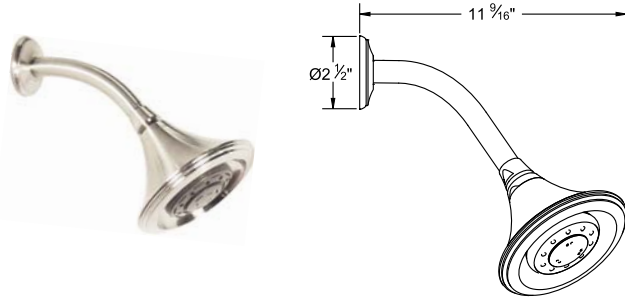

Several handle styles for custom faucet creation along with split finish options create an unlimited amount of design solutions. Each faucet is of solid brass construction. Santec's True-Mount engineering for handles means a secure fit without the use of set screws. Matching accessories are available to complete your entire bath suite.

708523 __ Torrent Shower Head

708031 __ 6 3/4" Square Rain Head

708707 __ 7" Ceiling Rain Head Arm and Flange

708711 __ 11" Ceiling Rain Head Arm and Flange

708616 __ 15" Ceiling Rain Head Arm and Flange

708026 __ 8" Deluge Rain Head

708027 __ 10" Deluge Rain Head

708008 __ 8" Classic Rain Head

708012 __ 12" Classic Rain Head