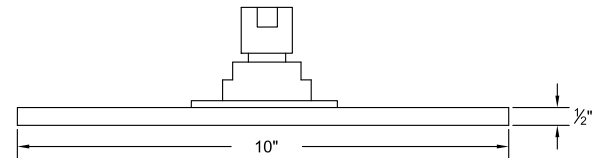

708027 __ 10" Deluge Rain Head