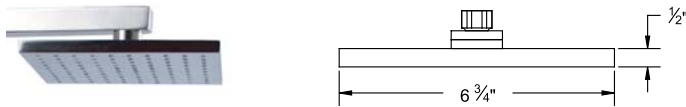

Several handle styles for custom faucet creation along with split finish options create an unlimited amount of design solutions. Each faucet is of solid brass construction. Santec's True-Mount engineering for handles means a secure fit without the use of set screws. Matching accessories are available to complete your entire bath suite.

708026 __ 8" Deluge Rain Head

708008 __ 8" Classic Rain Head