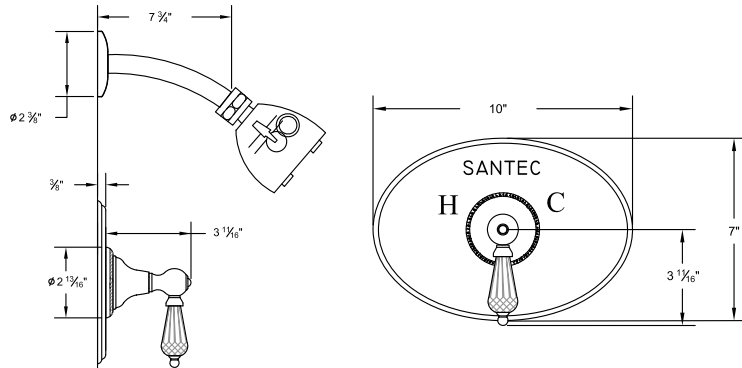

Several handle styles for custom faucet creation along with split finish options create an unlimited amount of design solutions. Each faucet is of solid brass construction. Santec's True-Mount engineering for handles means a secure fit without the use of set screws. Matching accessories are available to complete your entire bath suite.

1334AC__TM Pressure Balanced Tub/Shower Trim Set

1332AC__TM Pressure Balanced Shower Trim Set

7093AC__TM Thermax Thermostatic Control Trim

Made with

Swarovski® and STRASS® are registered trademarks of Swarovski AG