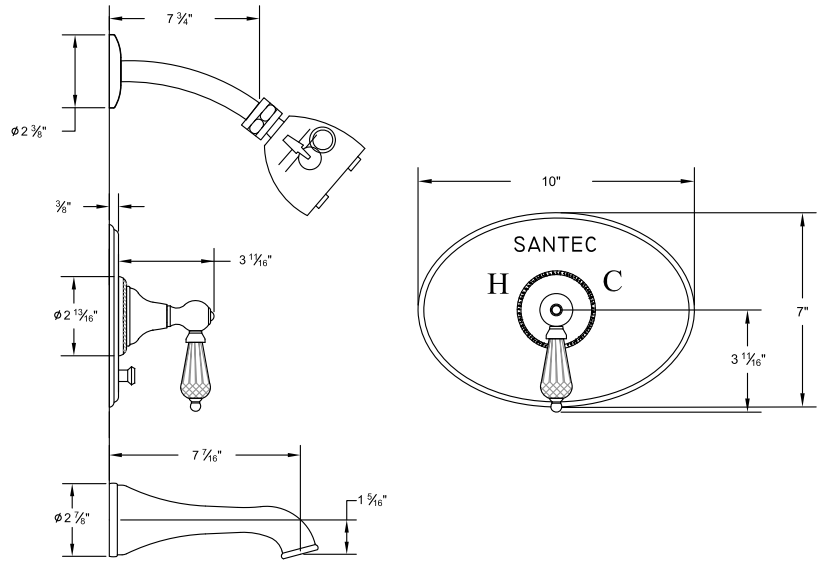

Several handle styles for custom faucet creation along with split finish options create an unlimited amount of design solutions. Each faucet is of solid brass construction. Santec's True-Mount engineering for handles means a secure fit without the use of set screws. Matching accessories are available to complete your entire bath suite.

1334AC__TM Pressure Balanced Tub/Shower Trim Set

1332AC__TM Pressure Balanced Shower Trim Set

7093AC__TM Thermax Thermostatic Control Trim

Made with

Swarovski® and STRASS® are registered trademarks of Swarovski AG