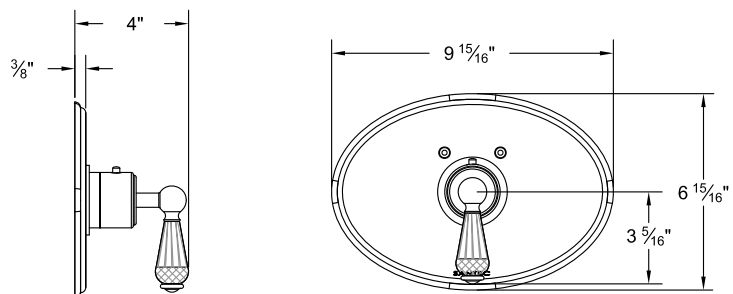

Several handle styles for custom faucet creation along with split finish options create an unlimited amount of design solutions. Each faucet is of solid brass construction. Santec's True-Mount engineering for handles means a secure fit without the use of set screws. Matching accessories are available to complete your entire bath suite.

1334AC__TM Pressure Balanced Tub/Shower Trim Set

1332AC__TM Pressure Balanced Shower Trim Set

7093AC__TM Thermax Thermostatic Control Trim

Made with

Swarovski® and STRASS® are registered trademarks of Swarovski AG