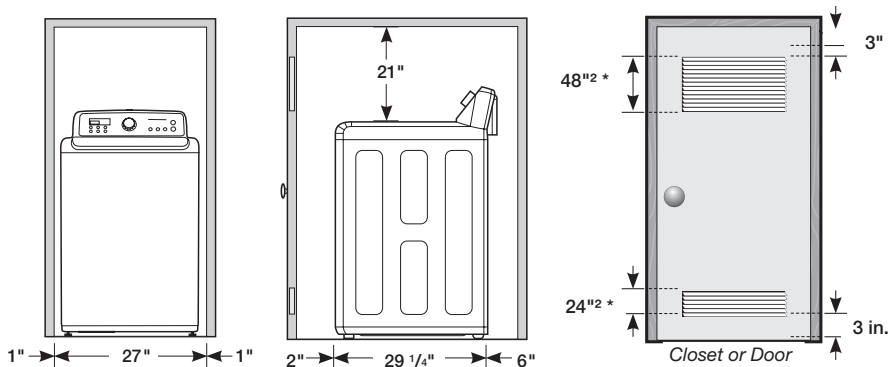

WA422PRHDWR

4.2 cu. ft. VRT™ Top Load Washer

Installing your washer

Alcove or closet installation

Minimum clearances for closets and alcove:

- Sides - 1"
- Top - 21"
- Rear - 6"
- Closet Front - 2"

If the washer and dryer are installed together, the closet front must have at least a 72 in² (465cm²) unobstructed air opening. Your washer alone does not require a specific air opening.

Shipping Dimensions + Weight

Dimensions: (WxHxD) 29 1/2" x 46 1/2" x 31"
 Weight: 131.7 lbs / 60 kg

| Color | Model # | UPC Code |
|------------|-------------|--------------|
| Neat White | WA422PRHDWR | 036725590397 |