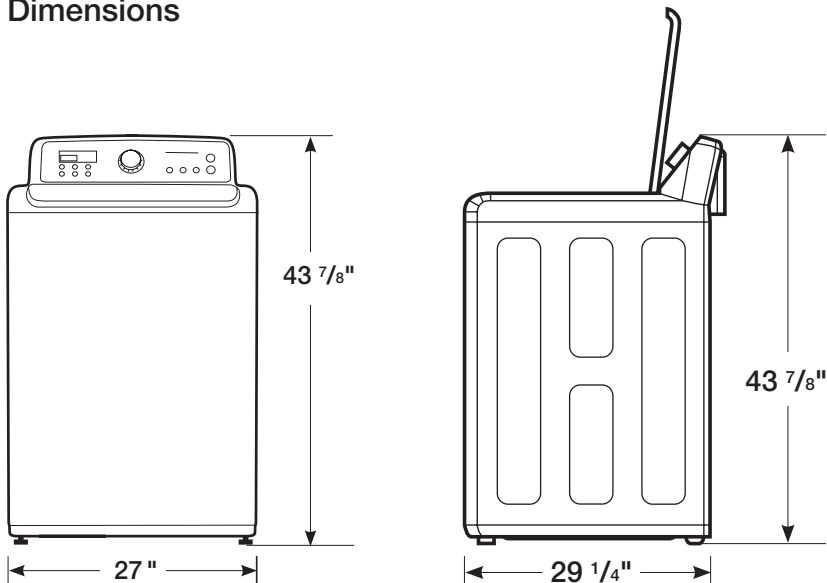

Dimensions

Fabric Care

9 Preset Wash Cycles

Normal, Heavy Duty, Permanent Press, Bedding Bedding, Delicates/Handwash, Quick Wash, Pure Cycle, Rinse+Spin, Spin Only

5 Options

Delay Start-Up to 19 Hours, My Cycle, Pre Soak, Extra Rinse, Garment+

5 Temperature Settings

Hot, Warm, Eco Warm, Cold, Tap Cold

3 Spin Speeds

Extended, Normal, No Spin

3 Soil Levels

Heavy, Normal, Light

2 Signal Sound Levels:

On, Off

Warranty

- One (1) Year All Parts and Labor
- Two (2) Years Control Board
- Three (3) Years Stainless Steel Tub
- Ten (10) Years Motor

Product Dimensions + Weight

Dimensions: (WxHxD) 27" x 43 7/8" x 29 1/4"
Weight: 120 lbs / 55 kg

Shipping Dimensions + Weight

Dimensions: (WxHxD) 29 1/2" x 46 1/2" x 31"
Weight: 131.7 lbs / 60 kg

Color	Model #	UPC Code
Neat White	WA422PRHDWR	036725590397

Matching Dryer (Electric/Gas)

Neat White	DV422EWHDR	036725590403
Neat White	DV422GWHDR	036725590410

*3.86 cu. ft. measured as per Department of Energy

Actual color may vary. Design, specifications, and color availability are subject to change without notice. Non-metric weights and measurements are approximate.

©2012 Samsung Electronics America, Inc. 85 Challenger Road Ridgefield Park, NJ 07660. Tel: 800-SAMSUNG www.samsung.com. Samsung is a registered trademark of Samsung Electronics Co. Ltd.