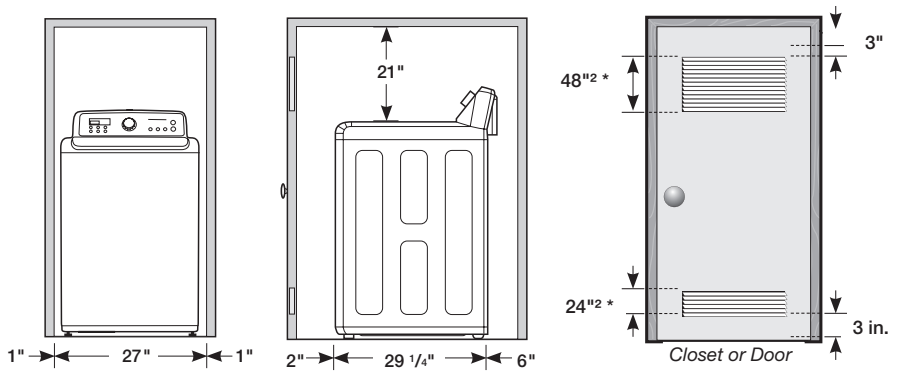

WA400PJHDWR

4.0 cu. ft. VRT™ Top Load Washer

Installing your washer

Alcove or closet installation

Minimum clearances for closets and alcove:

- Sides - 1"
- Top - 21"
- Rear - 6"
- Closet Front - 2"

If the washer and dryer are installed together, the closet front must have at least a 72 in² (465cm²) unobstructed air opening. Your washer alone does not require a specific air opening.