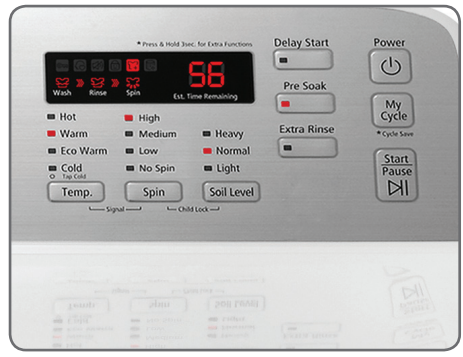

5 Options

Signature Features

Available Colors

Bedding

A cycle specifically designed to get large bulky items such as comforters thoroughly clean.

VRT™ Vibration Reduction Technology

Virtually silent washing thanks to special sensors that keep the drum perfectly balanced even at high spin speeds.

PureCycle™ A washer that cleans itself

Clean your drum with the touch of a button to ensure a fresh, clean drum without detergent.

Ranked **“Highest in Customer Satisfaction with Clothes Washers”** by J.D. Power and Associates.**

** Samsung received the highest numerical score for clothes washers (2009-2010) and dryers (2008-2010) in the proprietary J.D. Power and Associates Laundry Appliance Studies™. 2010 study based on 10,344 total responses measuring 17 brands and measures opinions of consumers who purchased their washer or dryer from a retail store or their new-home builder during the previous 24 months. Proprietary study results are based on experiences and perceptions of consumers surveyed in March-April 2010. Your experiences may vary. Visit jdpower.com.