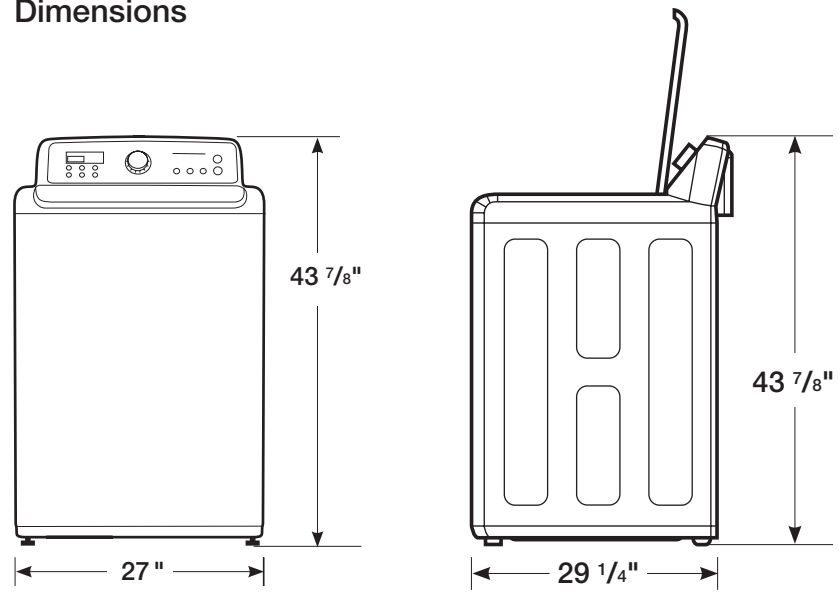

Dimensions

Fabric Care

9 Preset Wash Cycles

Normal, Heavy Duty, Permanent Press, Bedding, Delicates/Handwash, Quick Wash, Pure Cycle, Rinse+Spin, Spin Only

5 Options

Delay Start-Up to 19 Hours, My Cycle, Pre Soak, Extra Rinse, Garment+

5 Temperature Settings

Hot, Warm, Eco Warm, Cold, Tap Cold

3 Spin Speeds

Extended, Normal, No Spin

3 Soil Levels

Heavy, Normal, Light

2 Signal Sound Levels:

On, Off

Warranty

- One (1) Year All Parts and Labor
- Two (2) Years Control Board
- Three (3) Years Stainless Steel Tub
- Ten (10) Years Motor

Product Dimensions + Weight

Dimensions: (WxHxD) 27" x 43 7/8" x 29 1/4"
Weight: 117.8 lbs / 54 kg

Shipping Dimensions + Weight

Dimensions: (WxHxD) 29 1/2" x 46 1/2" x 31"
Weight: 129.5 lbs / 59 kg

Color	Model #	UPC Code
Neat White	WA400PJHDWR	036725590427
Matching Dryer (Electric/Gas)		
Neat White	DV400EWHDR	036725590434
Neat White	DV400GWHDR	036725590441

*3.86 cu. ft. measured as per Department of Energy
Actual color may vary. Design, specifications, and color availability are subject to change without notice. Non-metric weights and measurements are approximate.
©2012 Samsung Electronics America, Inc. 85 Challenger Road Ridgefield Park, NJ 07660. Tel: 800-SAMSUNG www.samsung.com. Samsung is a registered trademark of Samsung Electronics Co. Ltd.