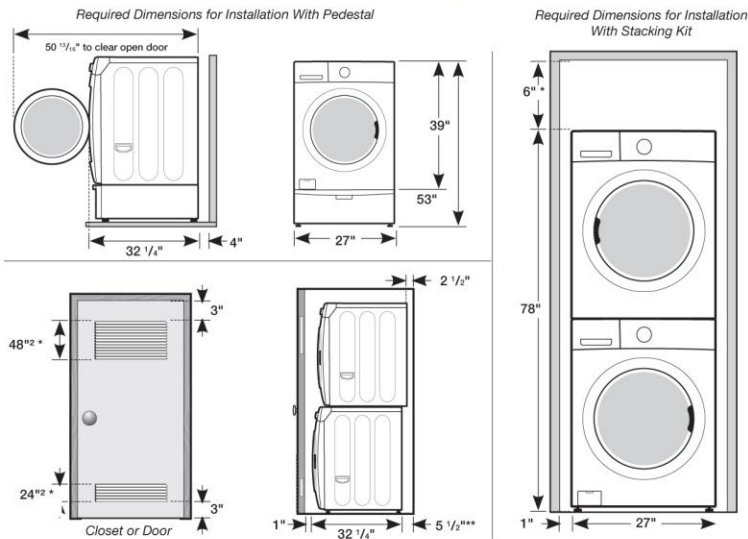

2. With optional pedestal base or stacking kit

* Required spacing

** External exhaust elbow requires additional space.

Fabric Care

14 Preset Dry Cycles

Steam Refresh, Steam Wrinkle Away, Eco Normal, Normal, Heavy Duty, Permanent Press, Bedding, Delicates, Wool, Sanitize, Time Dry, Air Fluff, Quick Dry, ActiveWear

9 Options

Mixed Load Bell, Wrinkle Prevent, Delay Start-Up to 24 Hours, My Cycle, Rack Dry, Adjust Time, Drum Light, Smart Control, Smart Care,

5 Temperature Settings

High, Medium, Medium Low, Low, Extra Low

5 Dry Levels

Very Dry, More Dry, Normal Dry, Less Dry, Damp Dry

2 Signal Sound Levels

On, Off

Accessories:

Stacking Kit: SK-5A

Vent Kit: DV-1A

Pedestal: WE357A0C, WE357A0W

Warranty

One (1) Year All Parts and Labor

Two (2) Years Control Board

Product Dimensions + Weight

Dimensions: (WxHxD) 27" x 39" x 32 1/4"

Weight: 125.6 lbs / 57 kg

Shipping Dimensions + Weight

Dimensions: (WxHxD) 29 3/8" x 42 3/8" x 33 1/2"

Weight: 134.4 lbs / 61 kg

Color	Model #	UPC Code
Neat White	DV457GVGSWR	036725570856
Onyx	DV457GVGSGR	036725570788

Matching Washer

Neat White	WF457ARGSWR	036725570832
Onyx	WF457ARGSGR	036725570566