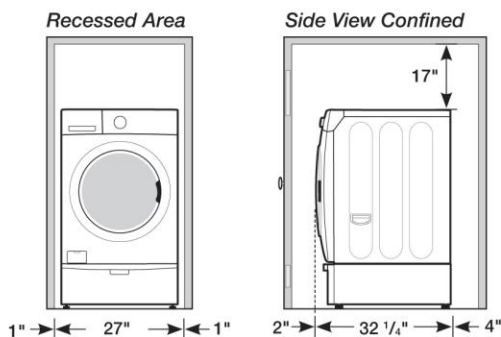

**Available for iPhone 4/4S and Galaxy S1/S2.

DV457GVGS

7.5 cu. ft. Capacity Gas Steam Dryer

Installation Options:

Installing your dryer

1. Alcove or closet installation

Minimum clearances for closets and alcove:

- Sides - 1 In.(2.5 cm)
- Top - 17 In.(43.2 cm)
- Rear - 4 In. (10.2 cm)
- Closet Front - 2 In. (5.1 cm)

If the washer and dryer are installed together, the closet front must have at least a 72 in² (465cm²) unobstructed air opening. Your washer alone does not require a specific air opening.