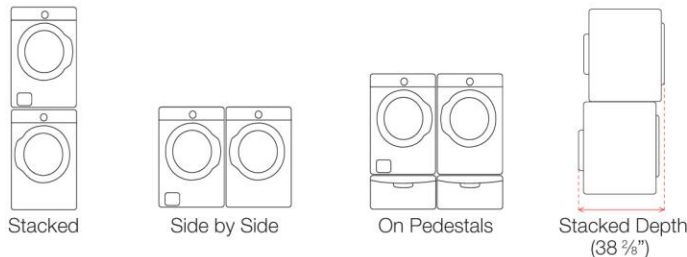

**Available for iPhone 4/4S and Galaxy S1/S2.

DV457GVGS

7.5 cu. ft. Capacity Gas Steam Dryer

Installation Options:

Installing your dryer

1. Alcove or closet installation

Minimum clearances for closets and alcove: