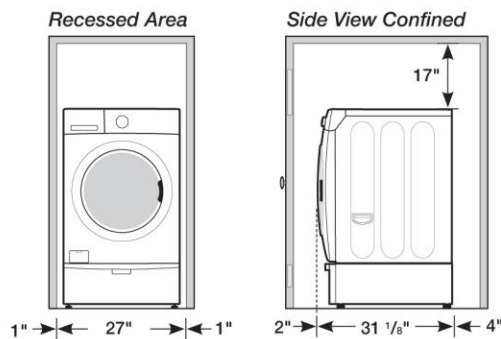

**Available for iPhone 4/4S and Galaxy S1/S2.

DV405GTPA

7.4 cu. ft. Capacity Gas Steam Dryer

Installation Options:

Installing your dryer

1. Alcove or closet installation

Minimum clearances for closets and alcove:

- Sides - 1 In.(2.5 cm)
- Top - 17 In.(43.2 cm)
- Rear - 4 In. (10.2 cm)
- Closet Front - 2 In. (5.1 cm)

If the washer and dryer are installed together, the closet front must have at least a 72 in² (465cm²) unobstructed air opening. Your washer alone does not require a specific air opening.