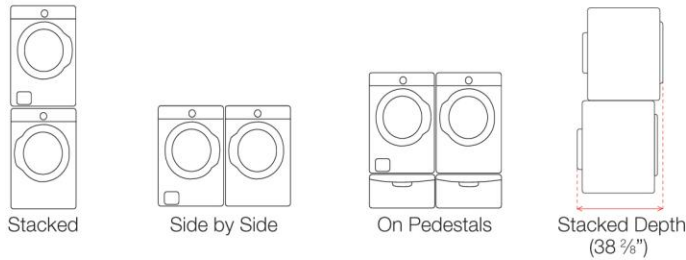

**Available for iPhone 4/4S and Galaxy S1/S2.

DV405GTPA

7.4 cu. ft. Capacity Gas Steam Dryer

Installation Options:

Installing your dryer

1. Alcove or closet installation

Minimum clearances for closets and alcove: