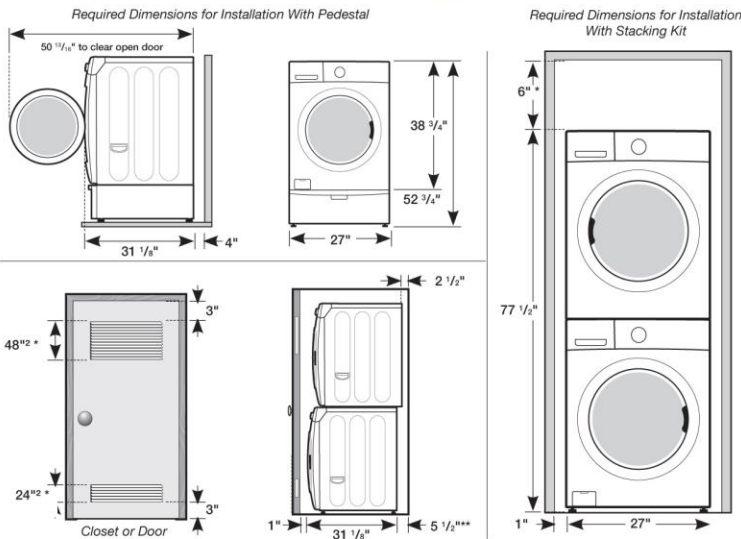

2. With optional pedestal base or stacking kit

* Required spacing

** External exhaust elbow requires additional space.

Fabric Care

13 Preset Dry Cycles

Steam Refresh, Steam Wrinkle Away, Normal, Heavy Duty, Towels, Permanent Press, Delicates, Sanitize, Time Dry, Air Fluff, Quick Dry, Bedding Plus, Wool

8 Options

Mixed Load Bell, Wrinkle Prevent, Delay Start-Up to 24 Hours, My Cycle, Rack Dry, Adjust Time, Drum Light, Smart Care

5 Temperature Settings

High, Medium, Medium Low, Low, Extra Low

5 Dry Levels

Very Dry, More Dry, Normal Dry, Less Dry, Damp Dry

2 Signal Sound Levels

Louder, ▲, Soft, ▼, Off

Accessories:

Stacking Kit: SK-5A

Vent Kit: DV-1A

Pedestal: WE357A0P, WE357A0W

Warranty

One (1) Year All Parts and Labor

Two (2) Years Control Board

Product Dimensions + Weight

Dimensions: (WxHxD) 27" x 38 3/4" x 31 1/8"

Weight: 123.3 lbs / 56 kg

Shipping Dimensions + Weight

Dimensions: (WxHxD) 29 3/8" x 42 3/8" x 33 1/4"

Weight: 134.4 lbs / 61 kg

Color	Model #	UPC Code
Neat White	DV405GTPAWR	036725570641
Platinum	DV405GTPASU	036725590540

Matching Washer

Neat White	WF405ATPAWR	036725590496
Platinum	WF405ATPASU	036725590489