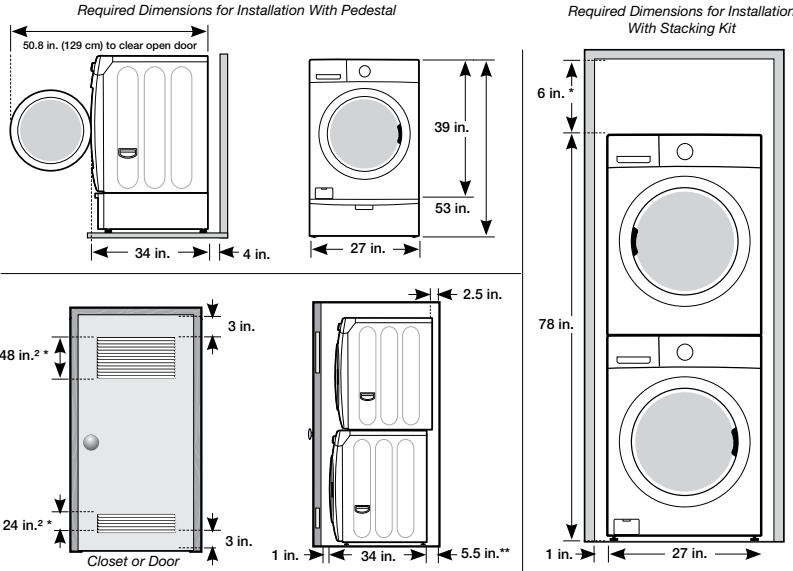

2. With optional pedestal base or stacking kit

* Required spacing   ** External exhaust elbow requires additional space.

Fabric Care

13 Preset Wash Cycles

Eco Cold Wash, Normal, Heavy Duty, Permanent Press, Sanitize, Bedding PLUS, Deep Steam, Stain Away, Active Wear, Delicates / Hand Wash, Wool, Quick Wash, Rinse and Spin

7 Options

PureCycle™, Delay Start-Up to 24 Hours, My Cycle, Pre Wash, Extra Rinse, Extended Spin, Spin Only

5 Temperature Settings

Extra Hot, Cold / Hot, Cold, Eco Warm, Cold, Warm / Cold, Cold / Cold

5 Spin Speeds

Extra High, High, Medium, Low, No Spin

5 Soil Levels

Heavy, ▲, Normal, ▼, Light

2 Signal Sound Levels:

On, Off

Accessories:

- Stacking Kit: SK-5A
- Pedestal: WE357A0R, WE357A0W

Warranty

- One (1) Year All Parts and Labor
- Two (2) Years Control Board
- Three (3) Years Stainless Steel Tub
- Ten (10) Years Motor

Product Dimensions + Weight

Dimensions: (WxHxD) 27" x 39" x 34"
Weight: 242.3 lbs / 110 kg

Shipping Dimensions + Weight

Dimensions: (WxHxD) 29 3/4" x 42 7/8" x 35 3/4"
Weight: 262.1 lbs / 119 kg

Color	Model #	UPC Code
Tango Red	WF511ABR	036725569119
Neat White	WF511ABW	036725569126

Matching Dryer (Electric/Gas)

Tango Red	DV511AER	036725569133
Tango Red	DV511AGR	036725569157
Neat White	DV511AEW	036725569140
Neat White	DV511AGW	036725569164

*4.29 cu. ft. measured as per Department of Energy
Actual color may vary. Design, specifications, and color availability are subject to change without notice. Non-metric weights and measurements are approximate.
©2011 Samsung Electronics America, Inc. 85 Challenger Road Ridgefield Park, NJ 07660. Tel: 800-SAMSUNG www.samsung.com. Samsung is a registered trademark of Samsung Electronics Co. Ltd.