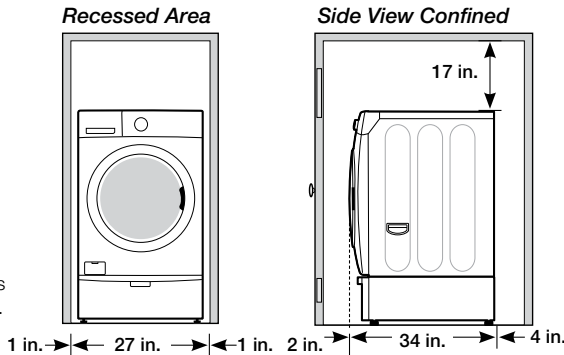

Installing your washer

1. Alcove or closet installation

Minimum clearances for closets and alcove:

- Sides - 1 in. (2.5 cm)
- Top - 17 in. (43.2 cm)
- Rear - 4 in. (10.2 cm)
- Closet Front - 2 in. (5.1 cm)

If the washer and dryer are installed together, the closet front must have at least a 72 in² (465cm²) unobstructed air opening. Your washer alone does not require a specific air opening.