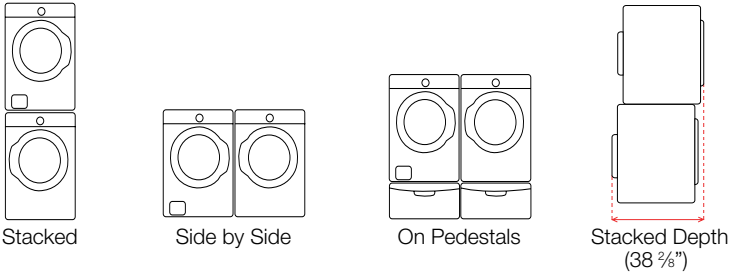

WF511ABR

4.3 cu. ft. VRT Plus™ Steam & PowerFoam™ Front Load Washer

Installation Options: