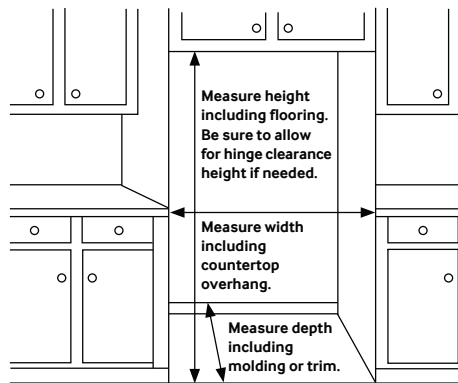

Installation Specifications

1. Measure the height, width and depth of the opening, making sure to include baseboards, molding tile, countertop overhang, etc. Check to be sure there is enough room to open the door (consider walls, islands or other obstacles when measuring).
2. Refer to illustration below to determine dimensions.
3. Allow 2.5" of clearance on hinge side of refrigerator when installing next to a wall where handle may make contact.
4. Allow 1" minimum clearance at rear for proper air circulation and water/electrical connections. Allow a 3/8" minimum clearance at sides and top for ease of installation.
5. Ensure each door and entryway in the home is wide enough for the refrigerator to be moved through easily.

For optimal usage and ability to open refrigerator doors completely, do not install next to a wall.

Please note: The following dimension and cutout information is for planning purposes only. For complete installation details, consult manual packed with product or download manual online at samsung.com.

Dimensions (WxHxD without hinges and door): 35⁷/₈" x 68⁵/₈" x 24"

Weight: 263 lbs

Shipping Dimensions & Weight (WxHxD)

Dimensions: 37³/₄" x 75³/₈" x 30¹/₈"

Weight: 271 lbs

Color

Model

UPC Code