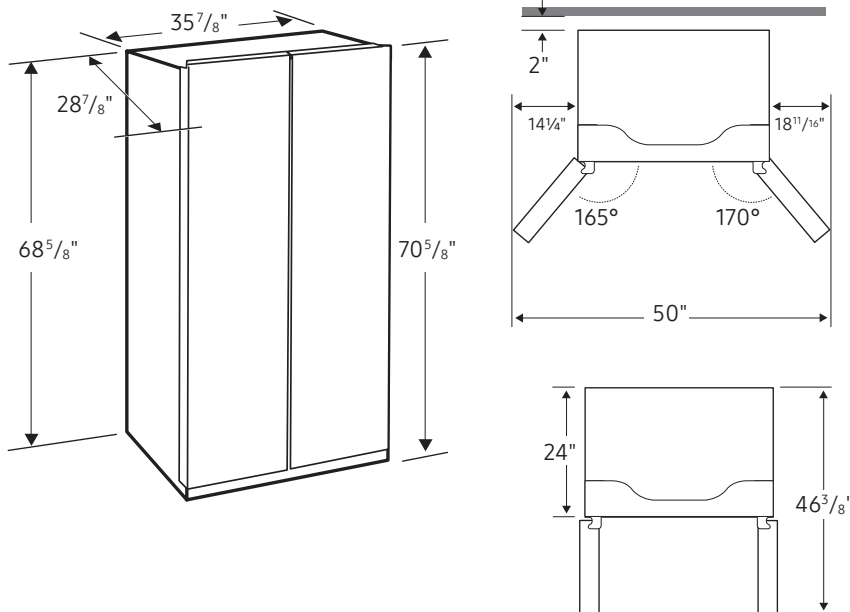

Installation Specifications

1. Measure the height, width and depth of the opening, making sure to include baseboards, molding tile, countertop overhang, etc. Check to be sure there is enough room to open the door (consider walls, islands or other obstacles when measuring).
2. Refer to illustration below to determine dimensions.
3. Allow 2.5" of clearance on hinge side of refrigerator when installing next to a wall where handle may make contact.
4. Allow 1" minimum clearance at rear for proper air circulation and water/electrical connections. Allow a 3/8" minimum clearance at sides and top for ease of installation.
5. Ensure each door and entryway in the home is wide enough for the refrigerator to be moved through easily.

For optimal usage and ability to open refrigerator doors completely, do not install next to a wall.

Please note: The following dimension and cutout information is for planning purposes only. For complete installation details, consult manual packed with product or download manual online at samsung.com.

Dimensions

Total Capacity: 22.6 cu. ft.

Refrigerator: 14.6 cu. ft.

- 4 Tempered Glass Shelves
- Slide-In Shelf
- 2 Drawers
- 5 Door Bins
 - 3 Gallon Bins
 - 2 Door Bins
- Top LED Lighting

Freezer: 8.0 cu. ft.

Dimensions (WxHxD without hinges and door): 35⁷/₈" x 68⁵/₈" x 24"

Weight: 263 lbs

Shipping Dimensions & Weight (WxHxD)

Dimensions: 37³/₄" x 75³/₈" x 30¹/₈"

Weight: 271 lbs

Color

Model

UPC Code