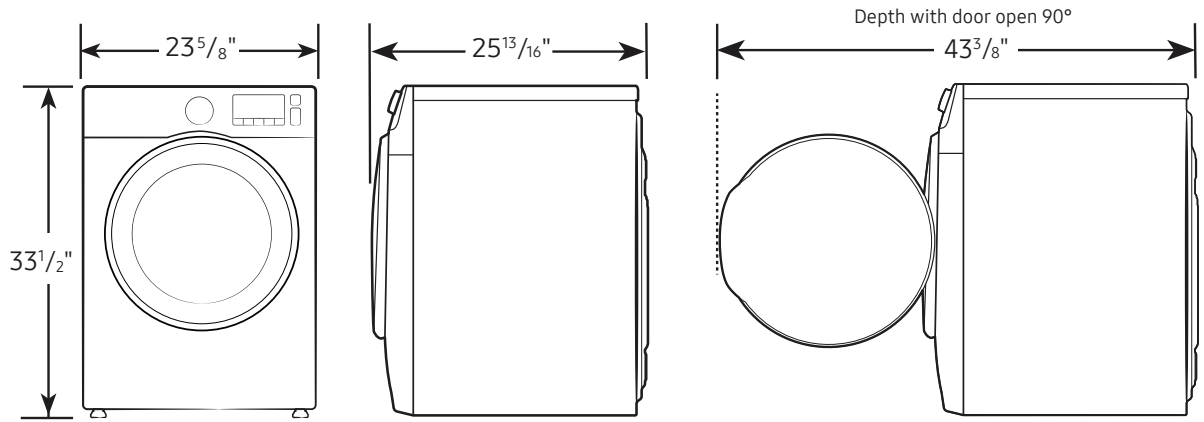

Dimensions: 26¹/₄" x 35" x 27¹/₂"
Weight: 114.6 lbs

| Heat Pump Dryer | Model # | UPC Code |
|-----------------|--------------|--------------|
| White | DV25BG6900HW | 887276665207 |

Matching Electric Dryer

² Designed to fit a 30" installation depth.

4.0 cu. ft. Smart Dial Heat Pump Dryer with Sensor Dry

Dimensions

Installation Specifications – Side-by-Side or Stand-Alone

If the washer and dryer are installed together or the dryer alone, the closet front must have two unobstructed air openings for a combined minimum total area of 72-inch². Your washer alone does not require a specific air opening.