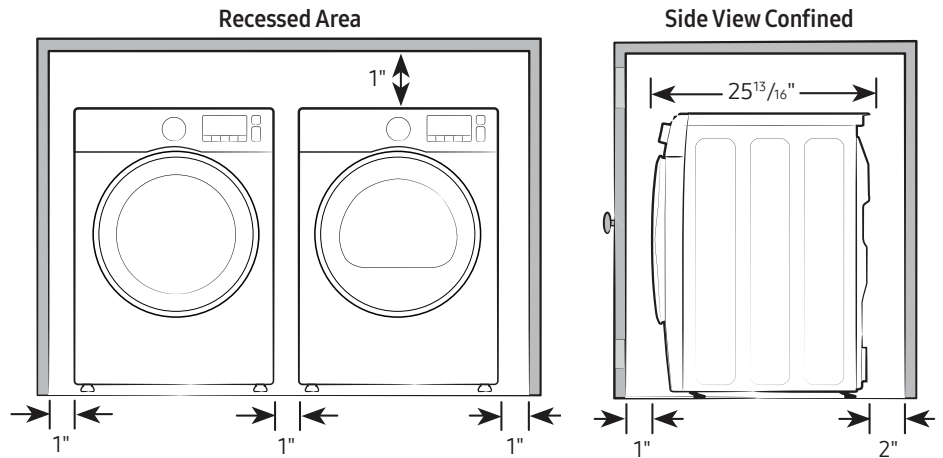

Alcove or closet installation

Minimum clearances for closet and alcove installations:

Actual color may vary. Design, specifications, and color availability are subject to change without notice. Non-metric weights and measurements are approximate.