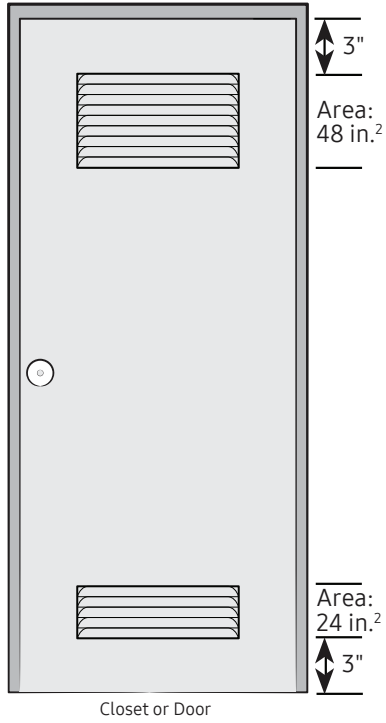

Dimensions: 26¹/₄" x 35" x 27¹/₂"
Weight: 114.6 lbs

| Heat Pump Dryer | Model # | UPC Code |
|-----------------|--------------|--------------|
| White | DV25BG6900HW | 887276665207 |

Matching Electric Dryer

² Designed to fit a 30" installation depth.

4.0 cu. ft. Smart Dial Heat Pump Dryer with Sensor Dry

Dimensions

Installation Specifications – Side-by-Side or Stand-Alone

If the washer and dryer are installed together or the dryer alone, the closet front must have two unobstructed air openings for a combined minimum total area of 72-inch². Your washer alone does not require a specific air opening.

4.0 cu. ft. Smart Dial Heat Pump Dryer with Sensor Dry

Installation Specifications – Stacked Pair

Clearances indicated are for stacked pairs. The closet front must have two unobstructed air openings for a combined minimum total area of 72-inch².

Connection Dimensions

Back and side views of stacked pair

- LEGEND:**
- Cold Water Connection
 - Hot Water Connection

Actual color may vary. Design, specifications, and color availability are subject to change without notice. Non-metric weights and measurements are approximate.