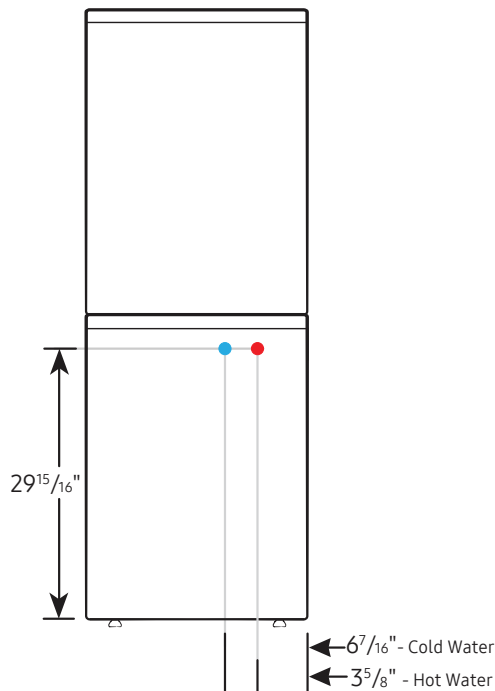

² Designed to fit a 30" installation depth.

4.0 cu. ft. Smart Dial Heat Pump Dryer with Sensor Dry

Dimensions

Installation Specifications – Side-by-Side or Stand-Alone

If the washer and dryer are installed together or the dryer alone, the closet front must have two unobstructed air openings for a combined minimum total area of 72-inch². Your washer alone does not require a specific air opening.

4.0 cu. ft. Smart Dial Heat Pump Dryer with Sensor Dry

Installation Specifications – Stacked Pair

Clearances indicated are for stacked pairs. The closet front must have two unobstructed air openings for a combined minimum total area of 72-inch².

Connection Dimensions

Back and side views of stacked pair

- LEGEND:**
- Cold Water Connection
 - Hot Water Connection

Actual color may vary. Design, specifications, and color availability are subject to change without notice. Non-metric weights and measurements are approximate.