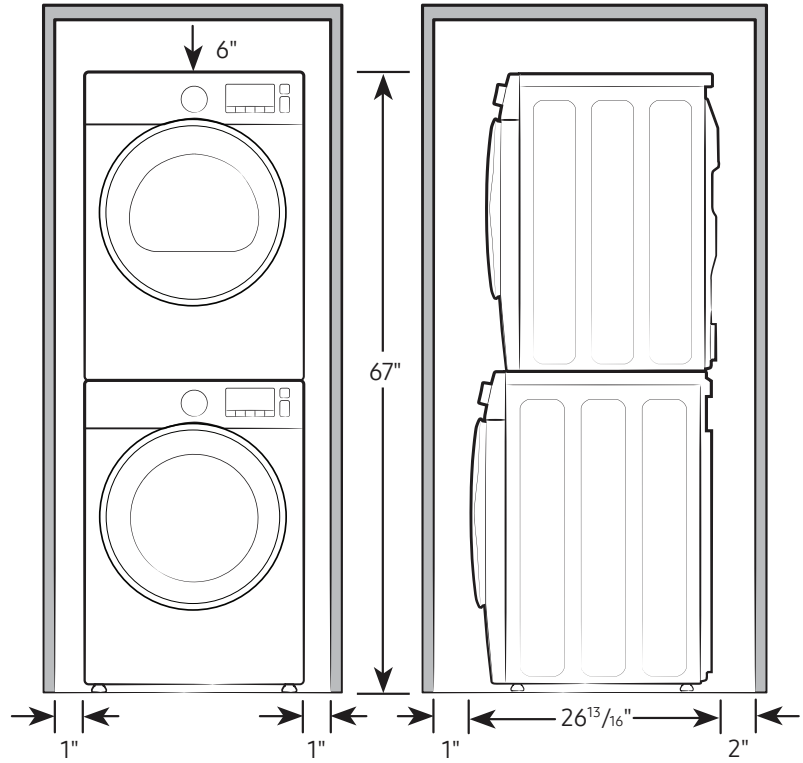

² Designed to fit a 30" installation depth.

4.0 cu. ft. Smart Dial Heat Pump Dryer with Sensor Dry

Dimensions

Installation Specifications – Side-by-Side or Stand-Alone

If the washer and dryer are installed together or the dryer alone, the closet front must have two unobstructed air openings for a combined minimum total area of 72-inch². Your washer alone does not require a specific air opening.

Alcove or closet installation

Minimum clearances for closet and alcove installations:

Actual color may vary. Design, specifications, and color availability are subject to change without notice. Non-metric weights and measurements are approximate.

4.0 cu. ft. Smart Dial Heat Pump Dryer with Sensor Dry

Installation Specifications – Stacked Pair

Clearances indicated are for stacked pairs. The closet front must have two unobstructed air openings for a combined minimum total area of 72-inch².

Connection Dimensions

Back and side views of stacked pair

- LEGEND:**
- Cold Water Connection
 - Hot Water Connection

Actual color may vary. Design, specifications, and color availability are subject to change without notice. Non-metric weights and measurements are approximate.