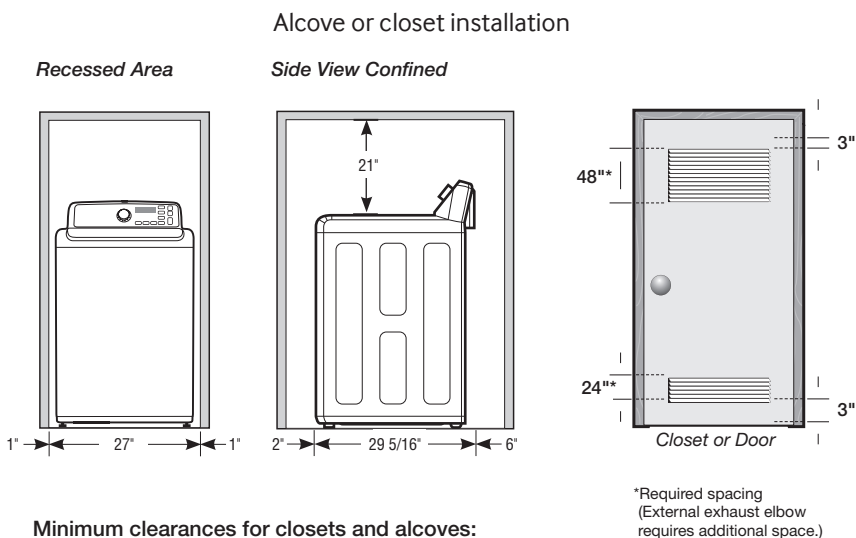

Minimum clearances for closets and alcoves:

Sides – 1"
Top – 21"
Rear – 6"
Closet Front – 2"

If the washer and dryer are installed together, the closet front must have at least a 72 in unobstructed air opening. Your washer alone does not require a specific air opening.

Dimensions: 27" x 44" x 29 5/16"

Weight: 123.5 lbs

Shipping Dimensions & Weight (WxHxD)

Dimensions: 29 1/2" x 46 1/2" x 31"

Weight: 132.3 lbs

Color	Model #	UPC Code
White	WA40J3000AW	887276086989

Matching Dryer (Electric/Gas)