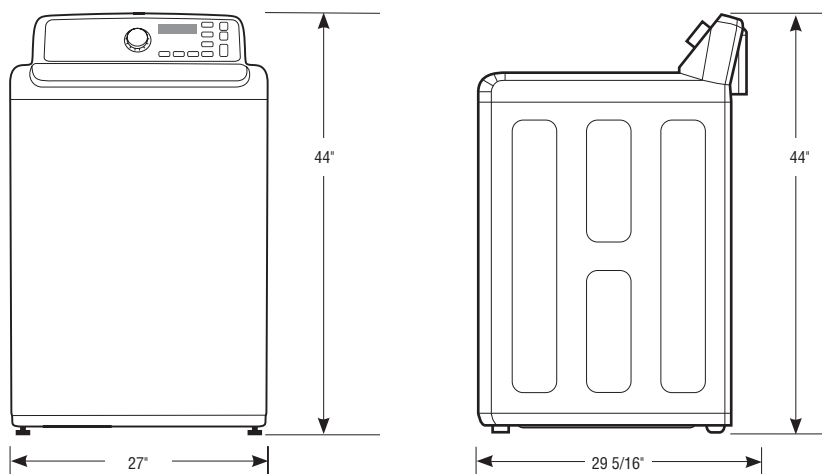

Dimensions

SAMSUNG

Actual color may vary. Design, specifications, and color availability are subject to change without notice. Non-metric weights and measurements are approximate.

©2015 Samsung Electronics America, Inc. 85 Challenger Road, Ridgefield Park, NJ 07660. Tel: 800-SAMSUNG. samsung.com. Samsung is a registered trademark of Samsung Electronics Co., Ltd.