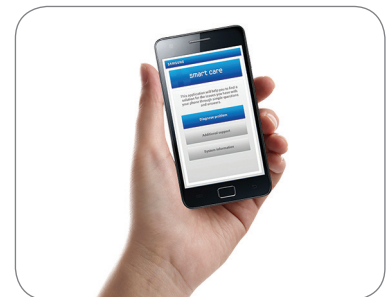

Smart Care

Available Color

White

Signature Features

AQUAJET™ DEEP CLEAN

- The deepest clean.
- Powerful yet gentle water jets thoroughly wash even your biggest loads.
- Provides a better rinse for cleaner clothes.

SMART CARE

- Troubleshoot with your smartphone.
- Perform a quick diagnosis of your washer and dryer right from your smartphone.*

*Available for iPhone 4/4S/5/5S and Galaxy S1/S2/S3/S4 NOTE/NOTE2.

SELF CLEAN

- New self-cleaning technology.
- Keep your top-load washer fresh without the use of harsh chemicals.
- Reminds you to run Self Clean cycle every 40 cycles.