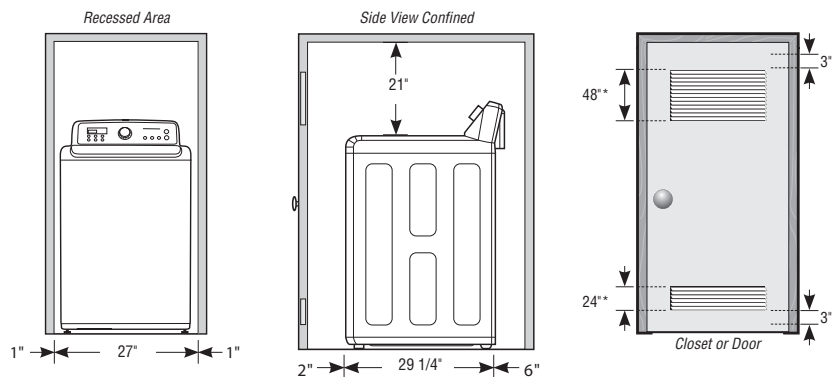

Minimum clearances for closets and alcoves:

Sides – 1"
Top – 21"
Rear – 6"
Closet front – 2"

If the washer and dryer are installed together, the closet front must have at least a 72 in (465 cm) unobstructed air opening. Your washer alone does not require a specific air opening.

* Required spacing.
(External exhaust elbow
requires additional space)

Dimensions

4.8 cu. ft. Capacity DOE

11 Preset Wash Cycles:

Normal, WaterProof, Heavy Duty, Permanent Press, Bedding, Colors/Darks, Active Wear, Delicates/Hand Wash, Quick Wash, Rinse and Spin, Spin Only

Product Dimensions & Weight (WxHxD)

Dimensions: 27" x 43 7/8" x 29 1/4"

Weight: 141 lbs

Shipping Dimensions & Weight (WxHxD)

Dimensions: 29 1/2" x 46 1/2" x 31"

Weight: 152 lbs

Color	Model #	UPC Code
White	WA48H7400AW	887276857961