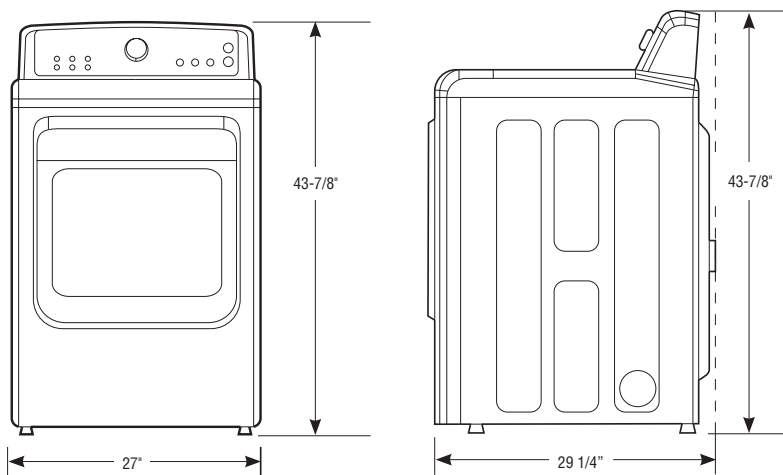

* Required spacing.
(External exhaust elbow
requires additional space)

Dimensions

4.8 cu. ft. Capacity DOE

11 Preset Wash Cycles:

Normal, WaterProof, Heavy Duty, Permanent Press, Bedding, Colors/Darks, Active Wear, Delicates/Hand Wash, Quick Wash, Rinse and Spin, Spin Only

Product Dimensions & Weight (WxHxD)

Dimensions: 27" x 43 7/8" x 29 1/4"

Weight: 141 lbs

Shipping Dimensions & Weight (WxHxD)

Dimensions: 29 1/2" x 46 1/2" x 31"

Weight: 152 lbs

Color	Model #	UPC Code
White	WA48H7400AW	887276857961