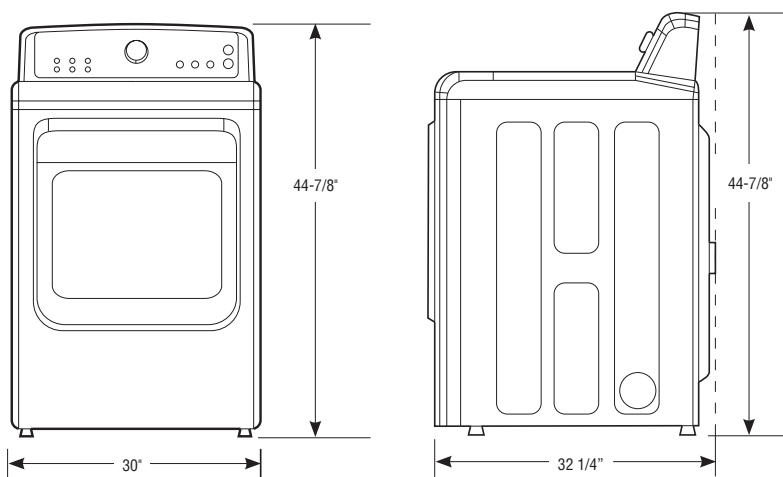

Dimensions

5.6 cu. ft. Capacity DOE

15 Preset Wash Cycles:

Normal, Niagara Wash, Water Proof, Deep Steam, Heavy Duty, Permanent Press, Sanitize, Allergen, Bedding, Colors/Darks, Active Wear, Delicates/Hand Wash, Quick Wash, Rinse and Spin, Spin Only

11 Options:

AquaJet™ Deep Clean, Self Clean, Delay End – Up to 24 Hours, My Cycle, Pre Soak, Extra Rinse, Sound On/Off, Child Lock, Softener, Smart Care, Eco Plus

6 Temperature Settings:

Extra Hot, Hot, Warm, Eco Warm, Cold, Tap Cold

5 Spin Settings:

Extra High, High, Medium, Low, No Spin

5 Soil Settings:

Heavy, Heavy Medium, Normal, Low Medium, Light

2 Signal Level Settings:

On/Off

Warranty

- One (1) Year Parts and Labor
- Two (2) Years Control Board
- Three (3) Years Stainless Steel Drum
- Ten (10) Years Direct Drive Motor

Product Dimensions & Weight (WxHxD)

Dimensions: 30" x 44 7/8" x 32 1/4"

Weight: 174 lbs

Shipping Dimensions & Weight (WxHxD)

Dimensions: 31 7/8" x 47 1/4" x 33 1/2"

Weight: 187 lbs

Color	Model #	UPC Code
Platinum	WA56H9000AP	887276963501
White	WA56H9000AW	887276963518

Matching Dryer (Electric/Gas)

Platinum	DV56H9000EP	887276963457
White	DV56H9000EW	887276963471
Platinum	DV56H9000GP	887276963488
White	DV56H9000GW	887276963495

Actual color may vary. Design, specifications, and color availability are subject to change without notice. Non-metric weights and measurements are approximate.

SAMSUNG

Samsung received the highest numerical score for clothes washers in the proprietary J.D. Power 2009–2013 Laundry Appliance Studies. SM 2013 study based on 7,850 total responses measuring 12 clothes washer brands and measures opinions of consumers about their new washer purchased in the past 24 months. Proprietary study results are based on experiences and perceptions of consumers studied in January–February 2013. Your experiences may vary. Visit jdpower.com.

The ENERGY STAR Most Efficient 2014 designation recognizes the most efficient products among those that qualify for the ENERGY STAR program. These exceptional clothes washers represent the leading edge in energy efficient products.

©2014 Samsung Electronics America, Inc. 85 Challenger Road, Ridgefield Park, NJ 07660. Tel: 800-SAMSUNG. samsung.com. Samsung is a registered trademark of Samsung Electronics Co. Ltd.