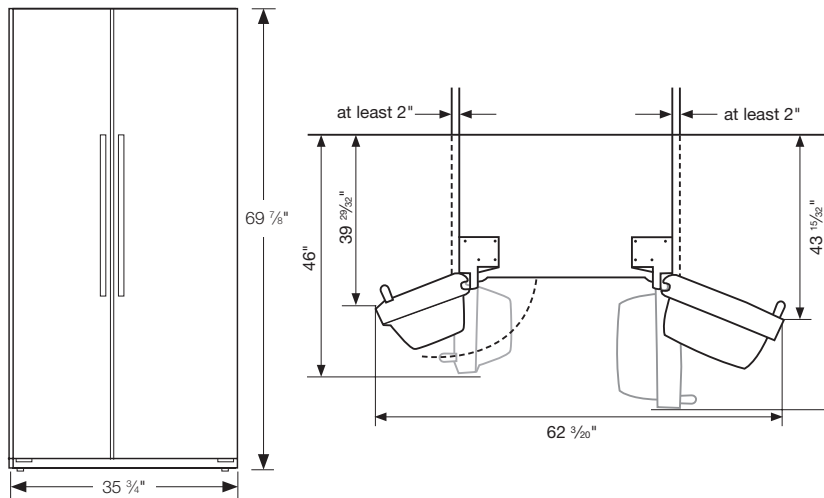

SAMSUNG

RS25H5000SR

24.5 cu. ft. Side-by-Side Refrigerator

Installing Your Refrigerator

1. Measure the height, width and depth of the opening, making sure to include baseboards, molding tile, countertop overhang, etc. Check to be sure there is enough room to open the door (consider walls, islands or other obstacles when measuring).
2. Refer to illustration below to determine dimensions.
3. Allow 2" of clearance on hinge side of refrigerator when installing next to a wall where handle may make contact.
4. Allow 1" minimum clearance at rear for proper air circulation and water/electrical connections. Allow a 3/8" minimum clearance at sides and top for ease of installation.
5. Ensure each door and entry way in the home is wide enough for the refrigerator to be moved through easily.

Please note: The following dimension and cutout information is for planning purposes only. For complete installation details consult manual packed with product, or download manual on-line at samsung.com.

Dimensions

Total Capacity: 24.52 cu. ft.

Refrigerator: 15.72 cu. ft.

- 4 Tempered Glass Spill-Proof Shelves
- 2 Clear Crispers
- 6 Door Bins
 - 2 Gallon Bins
 - 2 Door Bins
 - 1 Dairy Bin
- LED Lighting

Freezer: 8.8 cu. ft.