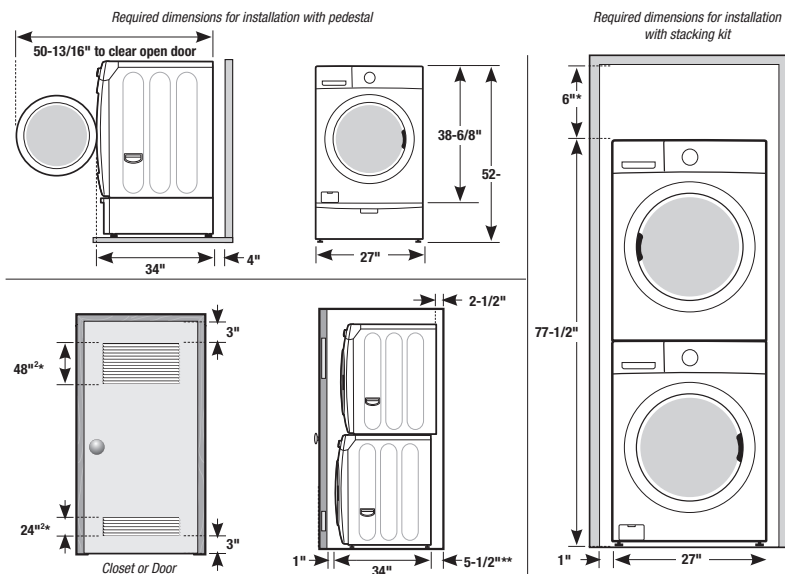

2. With optional pedestal base or stacking kit

* Required spacing.

** External exhaust elbow requires additional space.

4.3 capacity (cu. ft./DOE)

13 Preset wash cycles:

Eco Wash, Normal, Heavy Duty, Permanent Press, Sanitize, Bedding, Deep Steam, Delicates/Hand Wash, Wool, Quick Wash, Rinse and Spin, Stain Away, Active Wear

10 options:

Steam, PureCycle™ Delay Start – up to 24 hours, My Cycle, Prewash, Extra Rinse, Extra Spin (extended spin), Signal On/Off Button, Child Lock, Add A Garment

5 temperature settings:

Extra Hot/Cold, Hot/Cold, Eco Warm/Cold, Warm/Cold, Cold/Cold

5 spin settings:

Extra High, High, Medium, Low, No Spin

5 soil settings:

Heavy, Heavy Medium, Normal, Low Medium, Light

Warranty

- One (1) Year Parts and Labor
- Two (2) Years Control Board
- Three (3) Years Stainless Steel Drum
- Ten (10) Years Direct Drive Motor

Product dimensions & weight (WxHxD)

Dimensions: 27" x 38^{6/8}" x 34"
Weight: 229.1 lbs

Shipping dimensions & weight (WxHxD)

Dimensions: 29^{3/8}" x 41^{6/8}" x 35^{2/8}"
Weight: 240.1 lbs

Color

Neat White

Model

WF433BTGJWR

UPC Code

036725590854

Matching Dryer (electric/gas)

Neat White

DV433ETGJWR

036725590960

Neat White

DV433GTGJWR

036725591189