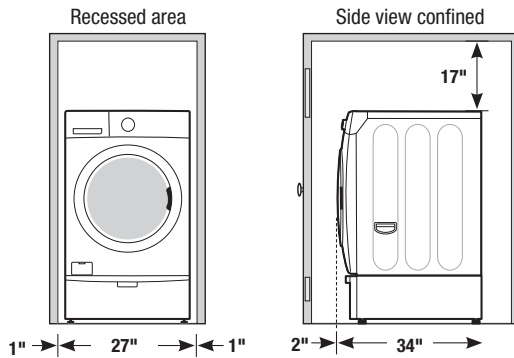

WF433BTGJ

Samsung Front Load Washer

INSTALLATION OPTIONS:

INSTALLING YOUR WASHER

1. Alcove or closet installation

Minimum clearances for closets and alcoves:

- Sides – 1" (2.5 cm)
- Top – 17" (43.2 cm)
- Rear – 4" (10.2 cm)
- Closet Front – 2" (5.1 cm)

If the washer and dryer are installed together, the closet front must have at least a 72 in² (465 cm²) unobstructed air opening. Your washer alone does not require a specific air opening.

2. With optional pedestal base or stacking kit

* Required spacing.

** External exhaust elbow requires additional space.

4.3 capacity (cu. ft./DOE)

13 Preset wash cycles:

Eco Wash, Normal, Heavy Duty, Permanent Press, Sanitize, Bedding, Deep Steam, Delicates/Hand Wash, Wool, Quick Wash, Rinse and Spin, Stain Away, Active Wear

10 options:

Steam, PureCycle™ Delay Start – up to 24 hours, My Cycle, Prewash, Extra Rinse, Extra Spin (extended spin), Signal On/Off Button, Child Lock, Add A Garment

5 temperature settings:

Extra Hot/Cold, Hot/Cold, Eco Warm/Cold, Warm/Cold, Cold/Cold

5 spin settings:

Extra High, High, Medium, Low, No Spin

5 soil settings:

Heavy, Heavy Medium, Normal, Low Medium, Light

Warranty

- One (1) Year Parts and Labor
- Two (2) Years Control Board
- Three (3) Years Stainless Steel Drum
- Ten (10) Years Direct Drive Motor

Product dimensions & weight (WxHxD)

Dimensions: 27" x 38^{6/8}" x 34"
Weight: 229.1 lbs

Shipping dimensions & weight (WxHxD)

Dimensions: 29^{3/8}" x 41^{6/8}" x 35^{2/8}"
Weight: 240.1 lbs

Color

Neat White

Model

WF433BTGJWR

UPC Code

036725590854

Matching Dryer (electric/gas)

Neat White

DV433ETGJWR

036725590960

Neat White

DV433GTGJWR

036725591189