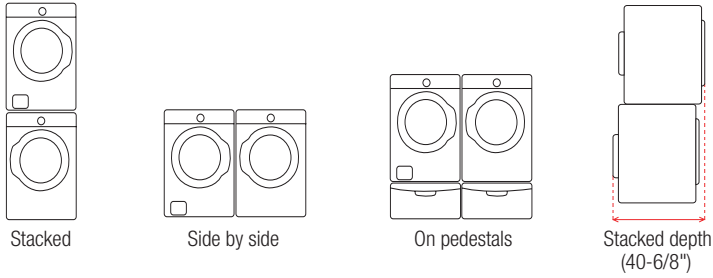

WF433BTGJ

Samsung Front Load Washer

INSTALLATION OPTIONS:

INSTALLING YOUR WASHER

1. Alcove or closet installation

Minimum clearances for closets and alcoves:

- Sides – 1" (2.5 cm)
- Top – 17" (43.2 cm)
- Rear – 4" (10.2 cm)
- Closet Front – 2" (5.1 cm)