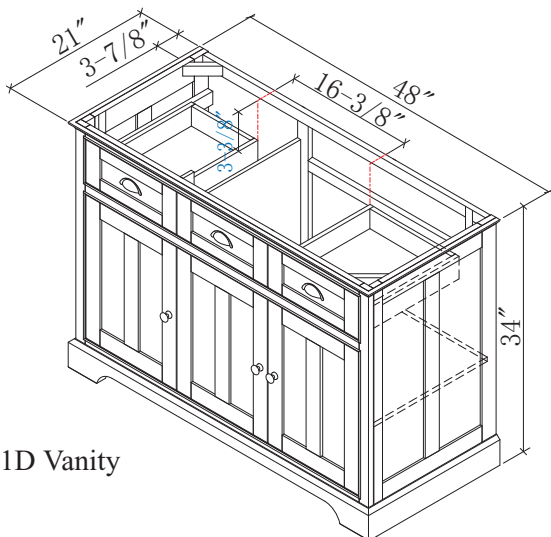

SS3021D Vanity
Lower center drawer

SS2419T Linen Hutch

SS3621D Vanity
Lower center drawer

SS2419B Linen Base

SS4821D Vanity

SS3038MR Mirror
SS3638MR Mirror