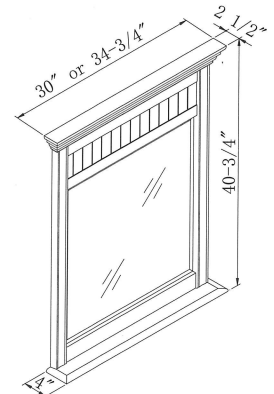

CR1818B Linen Base

CR1818T Linen Hutch

CR3021 Vanity

CR3621D Vanity

CR4821D Vanity

CR3040MR Mirror  
CR3540MR Mirror

Sand castles, collecting sea shells and long walks on empty beaches...these are the images brought to mind with the Cottage Retreat collection of vanities and accessory pieces. Touching lightly on Victorian design elements, the Cottage Retreat cabinets celebrate the history and appeal of the furnishings of our childhood and will complement the interiors of homes today. Light distressing and a variety of finish effects allow these cabinets to seamlessly accent your home and remind you -if ever so briefly-of pleasant conversations, warm breezes, and lingering sunsets.