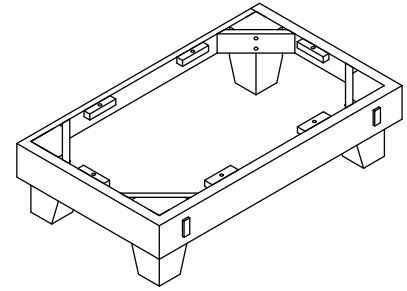

FEATURES

- Eco-renewable bamboo veneer over solid poplar

COLORS / FINISHES

- DB: Dark Bamboo

NOMINAL DIMENSIONS

- 36.75" Width x 22" Depth x 10" Height

SPECIFIED MODEL

MODEL	DESCRIPTION	COLOR/FINISHES
V-BAMBU-36-10DB	10" BAMBU Base for Undermount Application	<input type="checkbox"/> Dark Bamboo