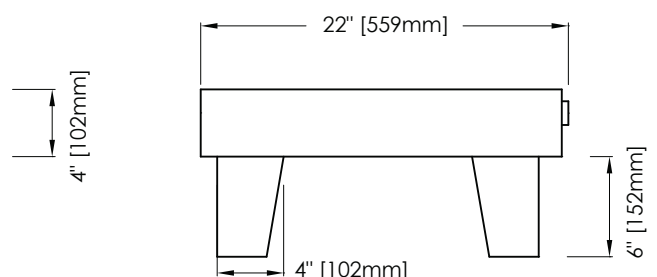

## NOMINAL DIMENSIONS

- 30.75" Width x 22" Depth x 10" Height

## PRODUCT DIAGRAM

TOP

FRONT

SIDE