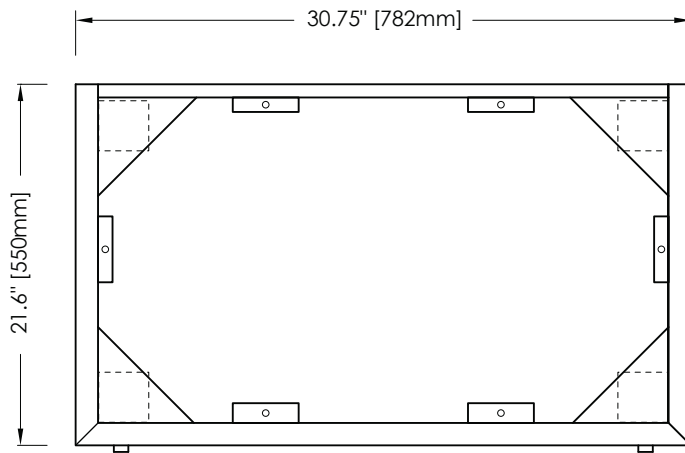

PRODUCT DIAGRAM

TOP