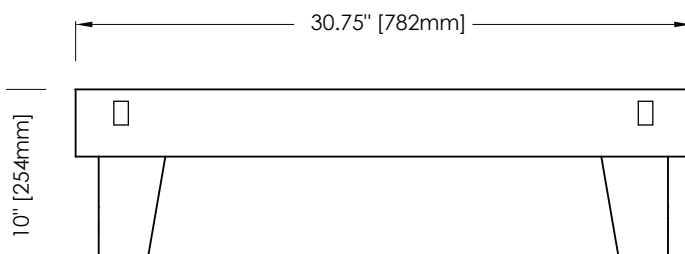

## NOMINAL DIMENSIONS

- 30.75" Width x 22" Depth x 10" Height

## PRODUCT DIAGRAM

TOP

FRONT

SIDE