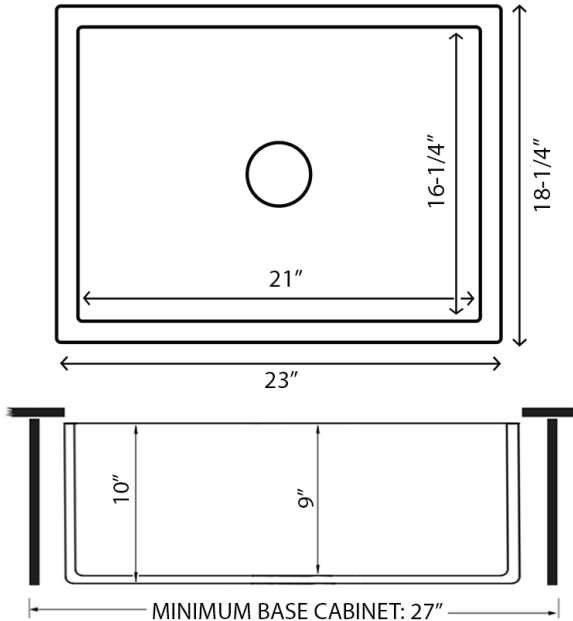

COLOR OPTIONS

BL: Glossy Black
GR: Horizon Gray

BS: Biscuit
WH: Glossy White

IN THE BOX

Basket Strainer
[RVA1039ST]

Rinse Grid
[RVA62468]

NOMINAL DIMENSIONS

Exterior: 23" (wide) x 18-1/4" (front-to-back)
Interior Bowl: 21" (wide) x 16-1/4" (front-to-back)
Bowl Depth: 9"
Minimum Cabinet Size: 27" wide
Drain Hole Size: 3 1/2"

Installation Type:
Farmhouse
Inside Corners:
Rounded
Drain Location:
Center

RUVATI USA
www.ruvati.com

Phone: 1.855.478.8284
Email: support@ruvati.com

OPTIONAL ACCESSORIES (SOLD SEPARATELY)

Deep Basket
Disposal Flange
[RVA1049ST]

DIMENSIONS

NOTE: Dimensions provided as a guide only. Use actual sink for cutout measurements.

Register your product at www.ruvati.com/register.