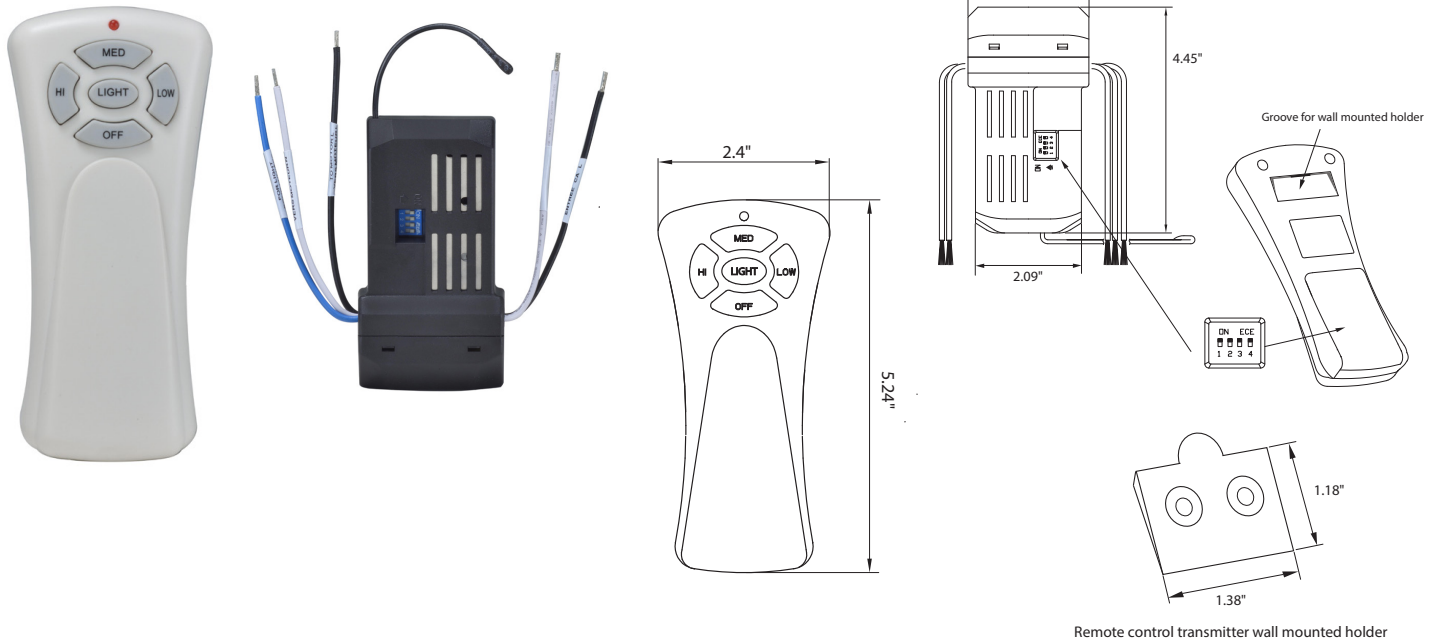

RC-10

120V-50-60Hz

Catalog #:		Type
Project:		Date
Prepared by:		

3-Speed AC Fan / Full-range Dimming Remote Control with Receiver

DESCRIPTION

The RC-10 hand-held remote control provides operation of the fan at 3-speeds plus off, with on/off control plus full-range dimming control of the light for all AC motor ceiling fans from RP Lighting..

DESIGN FEATURES

Features

- Hand-held remote control for AC motor ceiling fans
- 3-speed fan control - Hi, Med, Low, Off
- Light control - On-Off, full-range dimming
- Canopy Wall Mount
- White finish

Electrical

- 120V/ 50-60 Hz
- 3 Wire Installation
- 1.5A Max Load for Ceiling Fan
- 300W Max Load for Light
- for use with CFL and LED Sources
- Maximum distance is 20 feet

Transmitter

- Listed for Dry location applications only
- Requires 9V Battery (not included)
- 5.24" L x 2.36" W x 1.14" D

Model #
RC-10
RC-10: 3-speed fan/full-dimming remote control