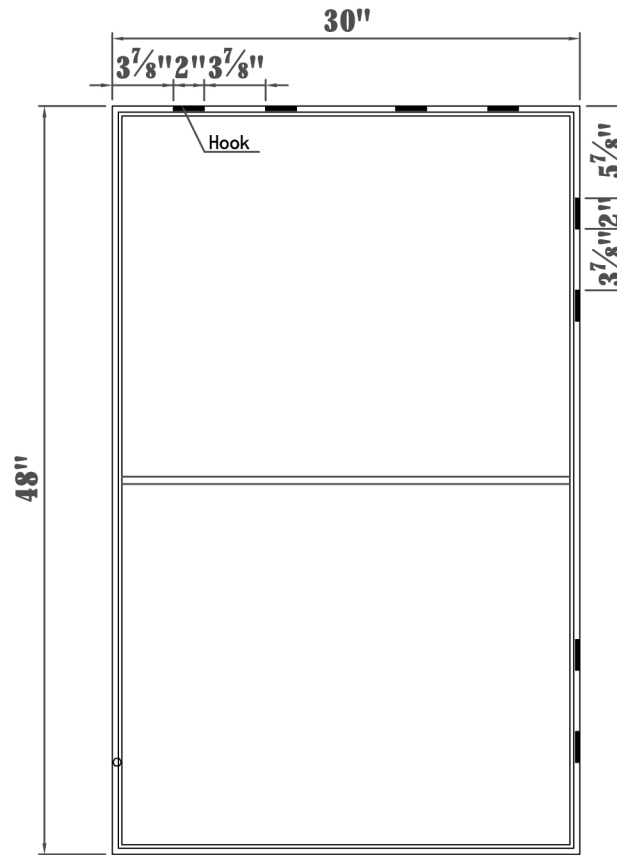

Front view

Side view

Back view

DWG. NO.

MODEL NO:

SPEC NO:

QUANTITY:

DATE:

③

④

⑤

⑥

ROSETO

		Style	Product Width (in)	Product Depth (in)	Product Height (in)	Mirror Width	Mirror Depth
MR43048BR	Mirror	Contemporary	30	1	48	29.25"	0.16"
Mirror Height	Frame shape	Orientation	Frame finish	Frame material	Mounting / attachment type	Number of brackets	Beveled glass
47.25"	Rectangle	Vertical and Horizontal	Brass	Metal and MDF	Metal Inset hanger	8	Yes
Frameless	Package LENGTH	Packaged WIDTH	Packaged HEIGHT	Package Weight	Product weight	Shipment Type	
No	34.75	53.25	4.5	46	19.6	Small Parcel	