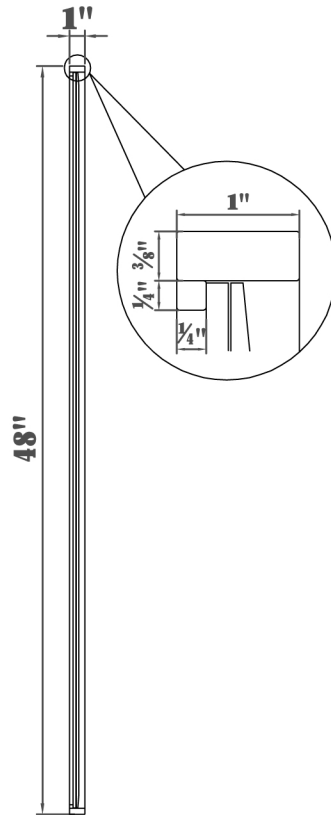

Front view

Side view

Back view

DWG. NO.

MODEL NO:

SPEC NO:

QUANTITY:

DATE:

CHECKED BY:

FOR PROPOSAL ONLY ALL DIMENSIONS TO BE VERIFIED

PROJECT:

COLOR:

FINISH:

REVISIONS

①

②

③

④

⑤

⑥

ROSETO

		Style	Product Width (in)	Product Depth (in)	Product Height (in)	Mirror Width	Mirror Depth
MR43048BR	Mirror	Contemporary	30	1	48	29.25"	0.16"
Mirror Height	Frame shape	Orientation	Frame finish	Frame material	Mounting / attachment type	Number of brackets	Beveled glass
47.25"	Rectangle	Vertical and Horizontal	Brass	Metal and MDF	Metal Inset hanger	8	Yes
Frameless	Package LENGTH	Packaged WIDTH	Packaged HEIGHT	Package Weight	Product weight	Shipment Type	
No	34.75	53.25	4.5	46	19.6	Small Parcel	