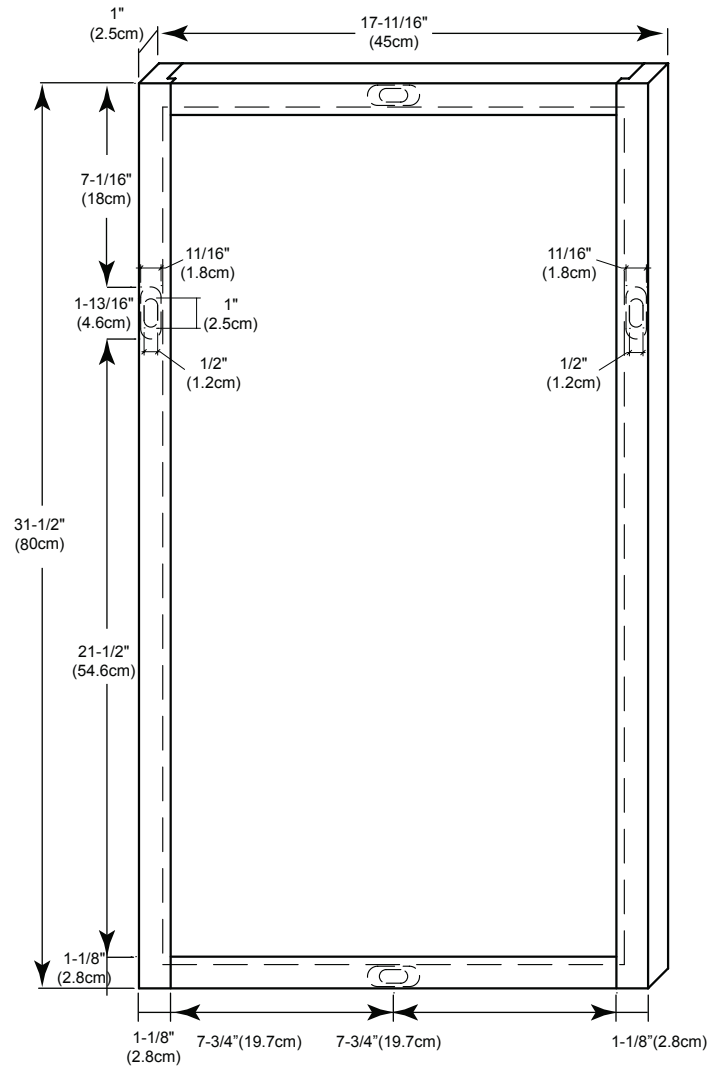

CONTEMPORARY STYLE WOOD FRAME MIRROR 18" / 24"

RONBOW

MODEL: 600118-COLOR

ACCESSORIES

Solid wood frame

Available finishes:

BLACK B02

VINTAGE WALNUT F07

CINNAMON F08

DARK CHERRY H01

BACK