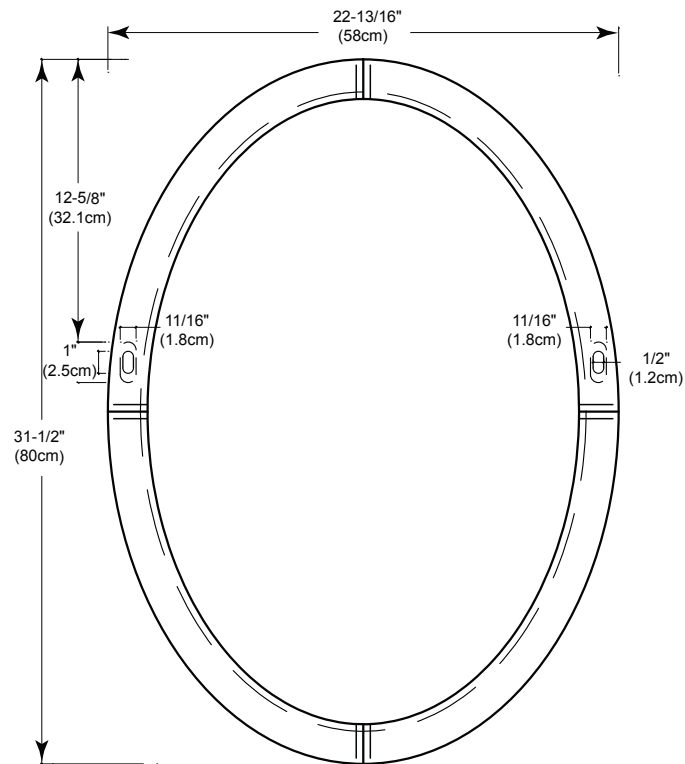

CONTEMPORARY STYLE WOOD FRAME MIRROR

RONBOW

MODEL: 600023-COLOR

ACCESSORIES

Solid wood frame

Available finishes:

CINNAMON F08

DARK CHERRY H01