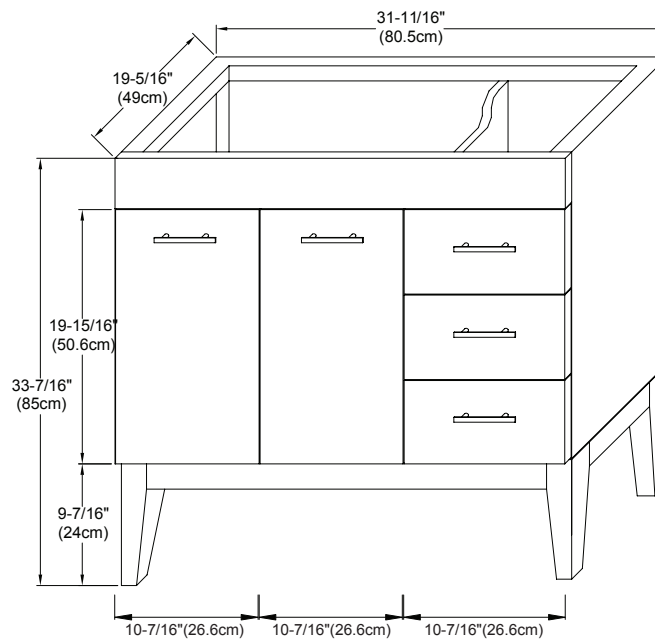

MODEL: 037031-7L-FINISH
037031-7R-FINISH

CONTEMPO COLLECTION

- Soft Close Wood doors
- Soft Close and Full Extension drawers with Dovetail Construction
- Choice of Wood or Metal legs
- Matching Finish throughout the Interior
- Extend design with Optional 12", 15" & 18" Drawer Bridge and 15" Shelf Bridge
- Matching Mirror, Medicine Cabinet, Wall Cabinet
- Door can be left (L) or right (R) side

All Ronbow cabinets are made of solid hardwood or hardwood plywood and meet strict CARB Standards. No particle Board or Micro-Density Fiberboard (MDF) are used.

Available finishes:

- CINNAMON F08
- DARK CHERRY H01
- WHITE W01

Available tops:

- CERAMIC SINKTOP
- GLASS SINKTOP
- TECHSTONE™ TOP
- WIDEAPPEAL™ TOP