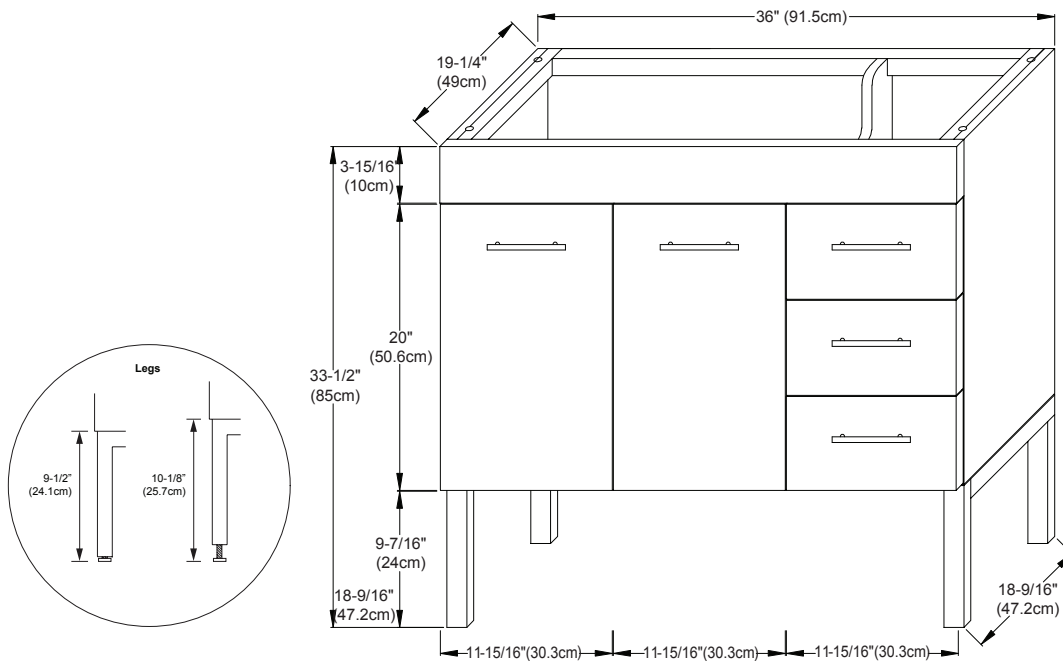

MODEL: 037036-6L-FINISH
037036-6R-FINISH

CONTEMPO COLLECTION

- Soft Close Wood doors
- Soft Close and Full Extension drawers with Dovetail Construction
- Choice of Wood or Metal legs
- Matching Finish throughout the Interior
- Extend design with Optional 12", 15" & 18" Drawer Bridge and 15" Shelf Bridge
- Matching Mirror, Medicine Cabinet, Wall Cabinet
- Door can be left (L) or right (R) side

All Ronbow cabinets are made of solid hardwood or hardwood plywood and meet strict CARB Standards. No particle Board or Micro-Density Fiberboard (MDF) are used.

Available finishes:

- CINNAMON F08
- DARK CHERRY H01
- WHITE W01

Available tops:

- CERAMIC SINKTOP
- GLASS SINKTOP
- TECHSTONE™ TOP
- WIDEAPPEAL™ TOP