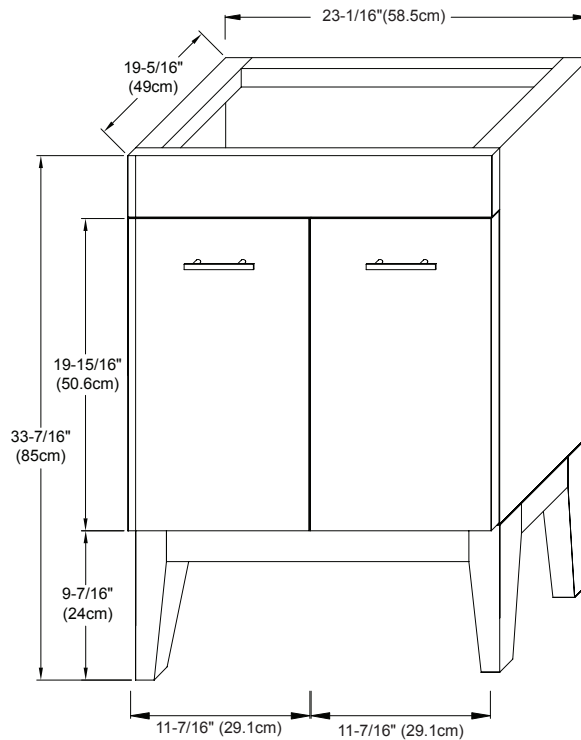

MODEL: 037023-7-FINISH

CONTEMPO COLLECTION

- Soft Close Wood doors
- Soft Close and Full Extension drawers with Dovetail Construction
- Choice of Wood or Metal legs
- Matching Finish throughout the Interior
- Extend design with Optional 12", 15" & 18" Drawer Bridge and 15" Shelf Bridge
- Matching Mirror, Medicine Cabinet, Wall Cabinet

All Ronbow cabinets are made of solid hardwood or hardwood plywood and meet strict CARB Standards. No particle Board or Micro-Density Fiberboard (MDF) are used.

Available finishes:

- CINNAMON F08
- DARK CHERRY H01
- WHITE W01

Available tops:

- CERAMIC SINKTOP
- GLASS SINKTOP
- TECHSTONE™ TOP
- WIDEAPPEAL™ TOP