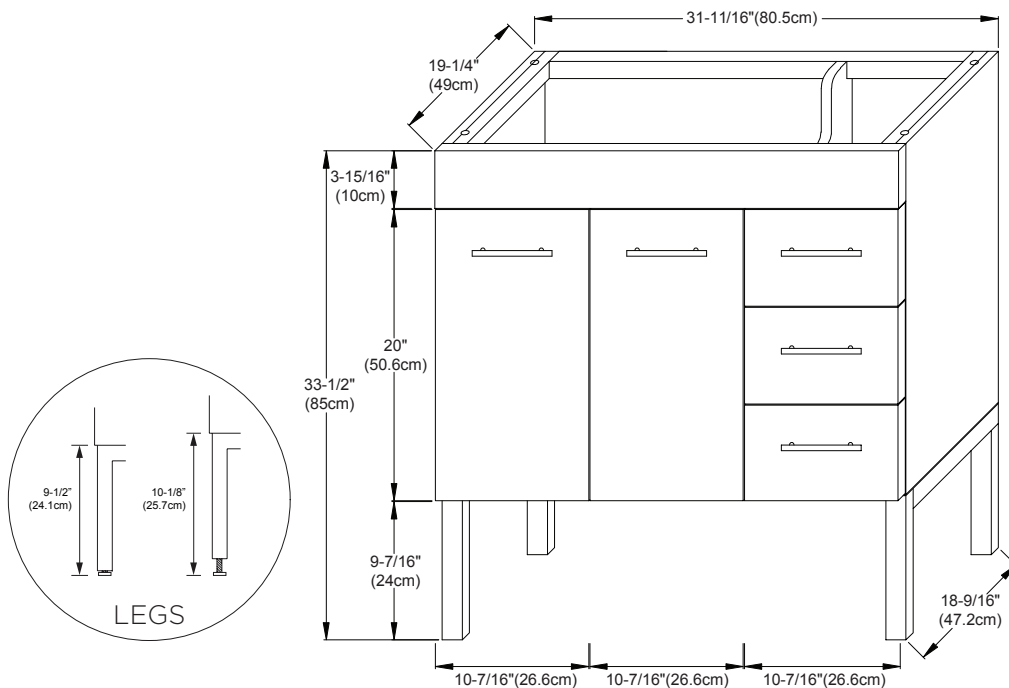

MODEL: 037031-6L-FINISH
037031-6R-FINISH

CONTEMPO COLLECTION

- Soft Close Wood doors
- Soft Close and Full Extension drawers with Dovetail Construction
- Choice of Wood or Metal legs
- Matching Finish throughout the Interior
- Extend design with Optional 12", 15" & 18" Drawer Bridge and 15" Shelf Bridge
- Matching Mirror, Medicine Cabinet, Wall Cabinet
- Door can be left (L) or right (R) side

All Ronbow cabinets are made of solid hardwood or hardwood plywood and meet strict CARB Standards. No particle Board or Micro-Density Fiberboard (MDF) are used.

Available finishes:

- CINNAMON F08
- DARK CHERRY H01
- WHITE W01

Available tops:

- CERAMIC SINKTOP
- GLASS SINKTOP
- TECHSTONE™ TOP
- WIDEAPPEAL™ TOP