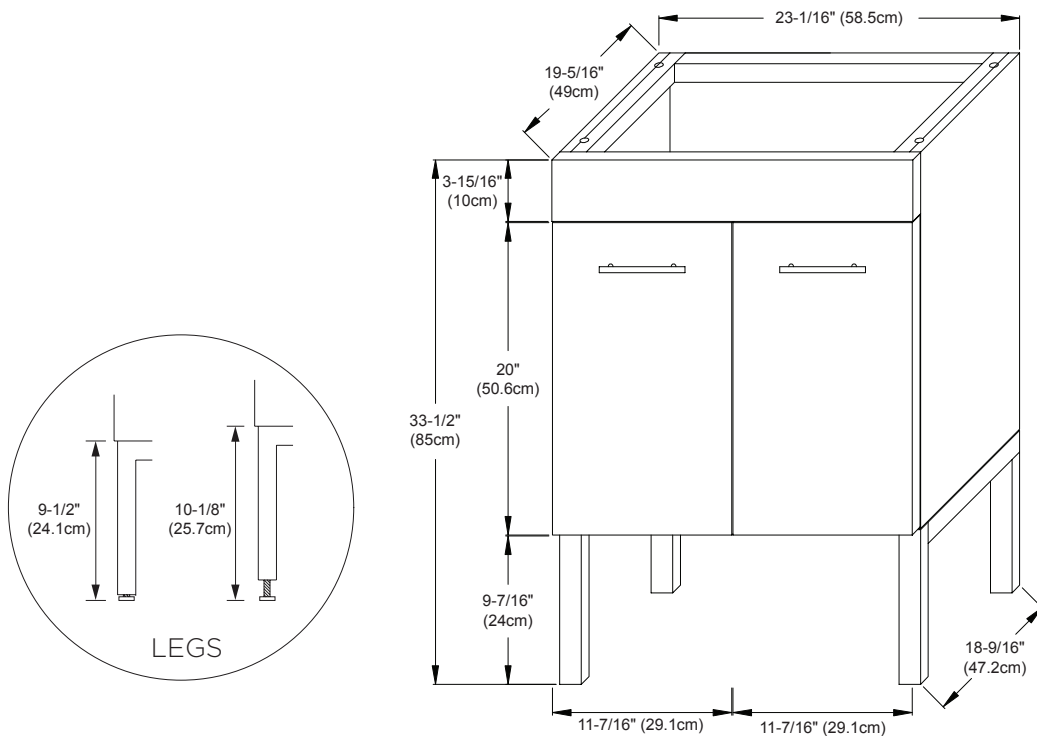

MODEL: 037023-6-FINISH

CONTEMPO COLLECTION

- Soft Close Wood doors
- Soft Close and Full Extension drawers with Dovetail Construction
- Choice of Wood or Metal legs
- Matching Finish throughout the Interior
- Extend design with Optional 12", 15" & 18" Drawer Bridge and 15" Shelf Bridge
- Matching Mirror, Medicine Cabinet, Wall Cabinet

All Ronbow cabinets are made of solid hardwood or hardwood plywood and meet strict CARB Standards. No particle Board or Micro-Density Fiberboard (MDF) are used.

Available finishes:

- CINNAMON F08
- DARK CHERRY H01
- WHITE W01

Available tops:

- CERAMIC SINKTOP
- GLASS SINKTOP
- TECHSTONE™ TOP
- WIDEAPPEAL™ TOP