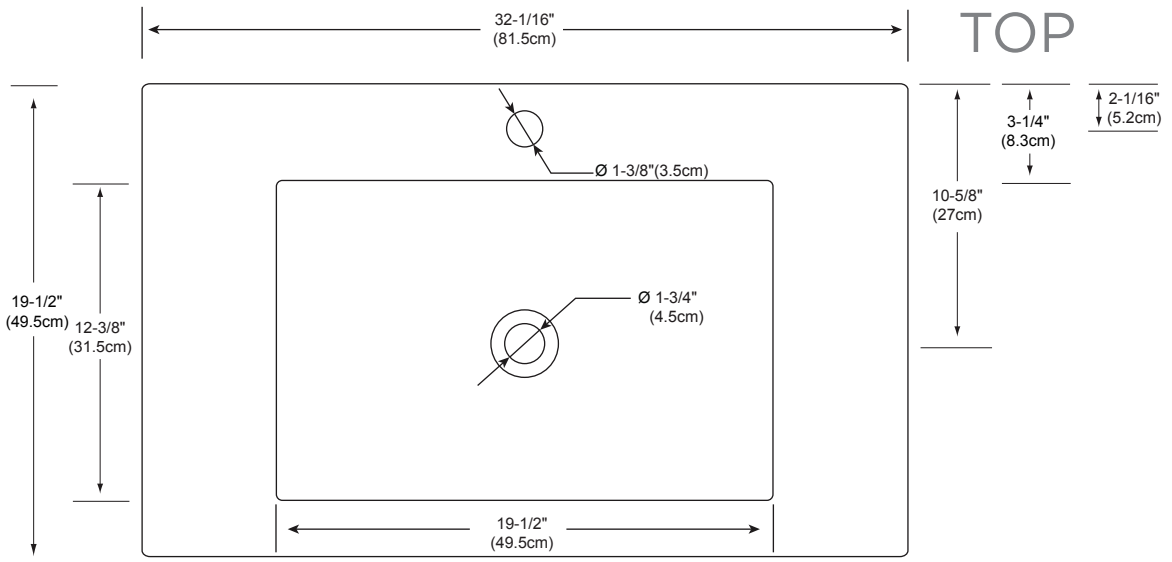

MODEL: 216632-1-WH
216632-8-WH

SINKS AS SINKTOP

Ceramic self-rimming vessel with overflow (non-standard)

Available colors:
WHITE WH

Faucet:
SINGLE FAUCET HOLE
8" WIDESPREAD

FRONT

SIDE