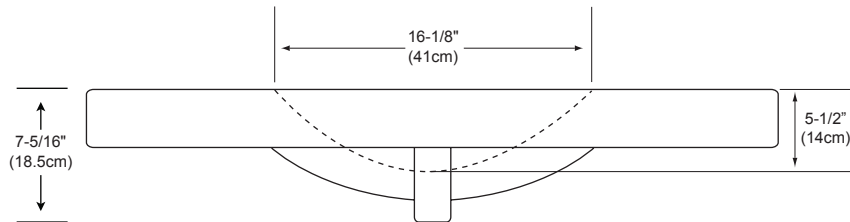

MODEL: 216632-1-WH
216632-8-WH

SINKS AS SINKTOP

Ceramic self-rimming vessel with overflow (non-standard)

Available colors:
WHITE WH

Faucet:
SINGLE FAUCET HOLE
8" WIDESPREAD

FRONT

SIDE