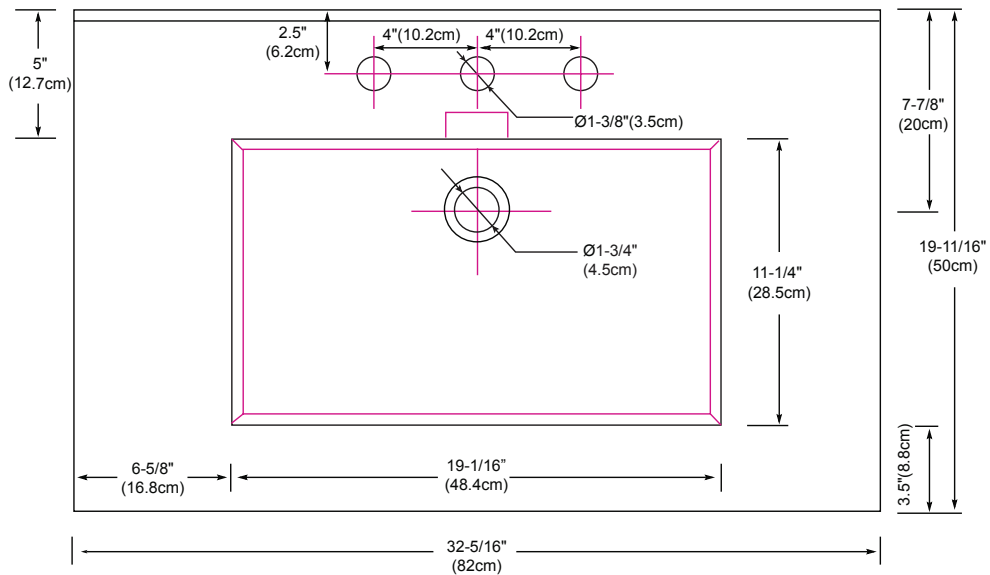

MODEL: 215532-1-WH
215532-8-WH

SELF-RIMMING SINKS

Ceramic self-rimming vessel with overflow

Available colors:
WHITE WH

Faucet:
SINGLE FAUCET HOLE
8" WIDESPREAD

TOP

FRONT

SIDE