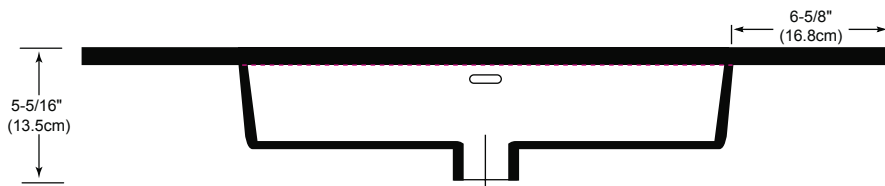

MODEL: 215532-1-WH
215532-8-WH

SELF-RIMMING SINKS

Ceramic self-rimming vessel with overflow

Available colors:
WHITE WH

Faucet:
SINGLE FAUCET HOLE
8" WIDESPREAD

TOP

FRONT

SIDE