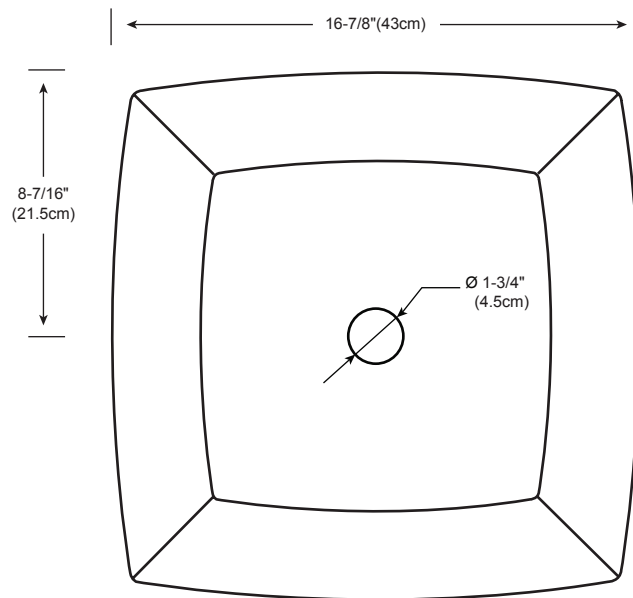

# SQUARE CERAMIC VESSEL

RONBOW

MODEL: 200004-WH

SINKS FOR ABOVE COUNTER

Ceramic vessel without overflow

Available Colors:  
WHITE WH

TOP

FRONT