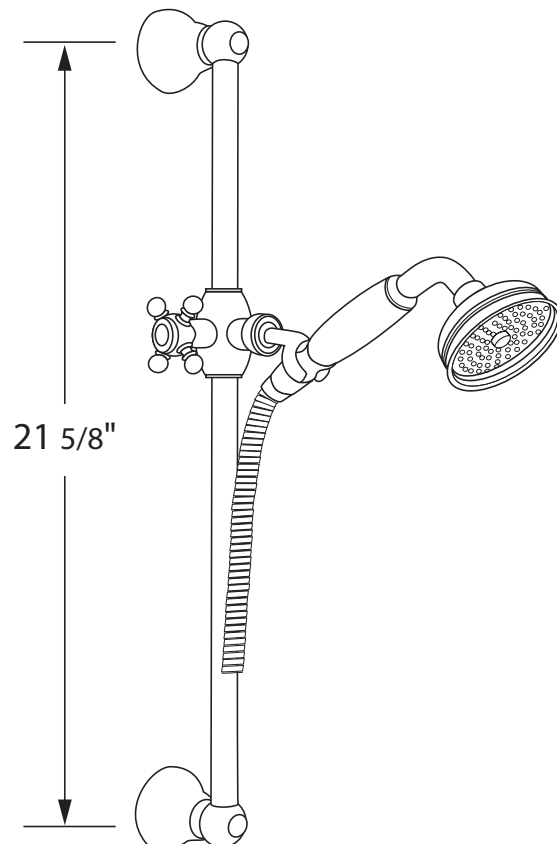

SINGLE-FUNCTION COUNTRY ANTI-CAL HANDSHOWER/HOSE/BAR/OUTLET SET

Spa Shower Collection

1301E (Metal Handle)

FEATURES

- Complete Country Package including:
  - 1200 (porcelain cap handle) or 1201 (metal cap handle):
    Shower bar
  - 1100/8 (resin handle) or 1101/8 (brass handle):
    Handshower
  - 16295: 59" flexible metal hose
  - 1295: Wall outlet
- White RESIN insert on 1300E cross handle and handshowers, METAL insert on 1301E cross handle and handshowers
- 3" handshower face diameter
- Flexible calcium resistant nozzles on spray face allow for easy removal of hard water build-up

COLORS/FINISHES

- Polished Chrome
- Polished Nickel
- Satin Nickel
- Tuscan Brass
- Inca Brass
- Old Iron

WARRANTY

- Limited Lifetime