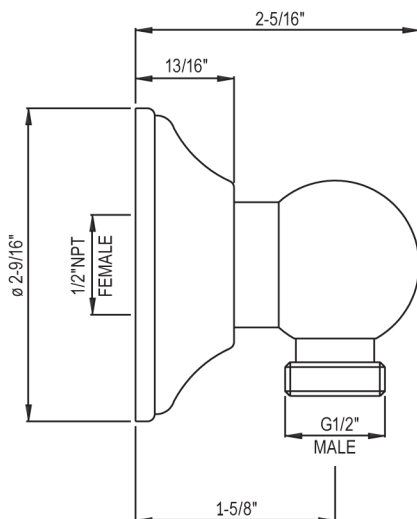

SINGLE-FUNCTION COUNTRY ANTI-CAL HANDSHOWER/HOSE/BAR/OUTLET SET

Spa Shower Collection

1301E (Metal Handle)

FEATURES

- Complete Country Package including:
  - 1200 (porcelain cap handle) or 1201 (metal cap handle):
    Shower bar
  - 1100/8 (resin handle) or 1101/8 (brass handle):
    Handshower
  - 16295: 59" flexible metal hose
  - 1295: Wall outlet
- White RESIN insert on 1300E cross handle and handshowers, METAL insert on 1301E cross handle and handshowers
- 3" handshower face diameter
- Flexible calcium resistant nozzles on spray face allow for easy removal of hard water build-up

COLORS/FINISHES

- Polished Chrome
- Polished Nickel
- Satin Nickel
- Tuscan Brass
- Inca Brass
- Old Iron

WARRANTY

- Limited Lifetime