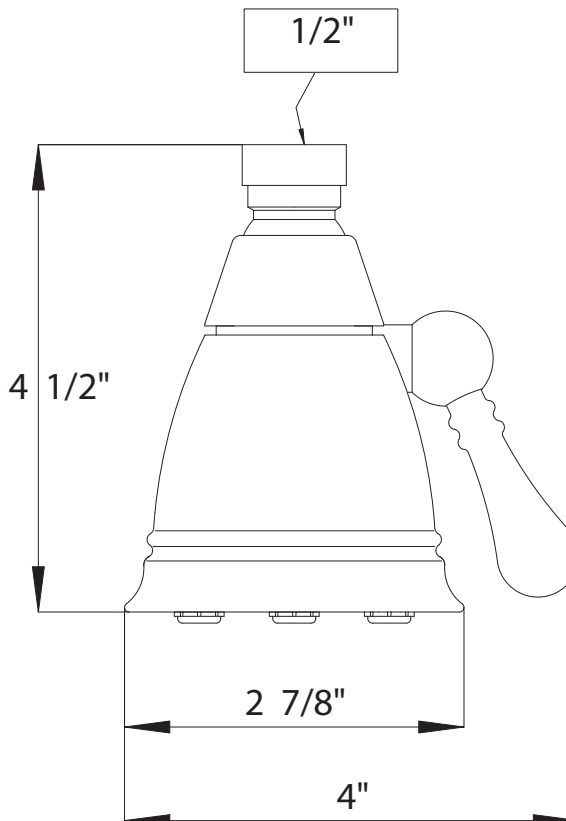

WARRANTY

- Two Years on Manufacturer Defects*
- No warranty on Tuscan Brass finish (TCB)