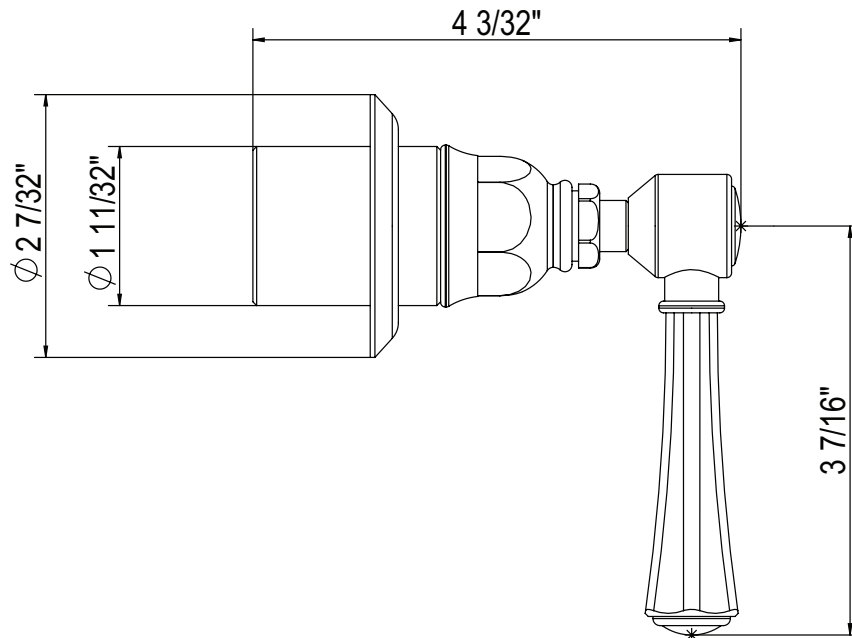

WARRANTY

- Limited Lifetime