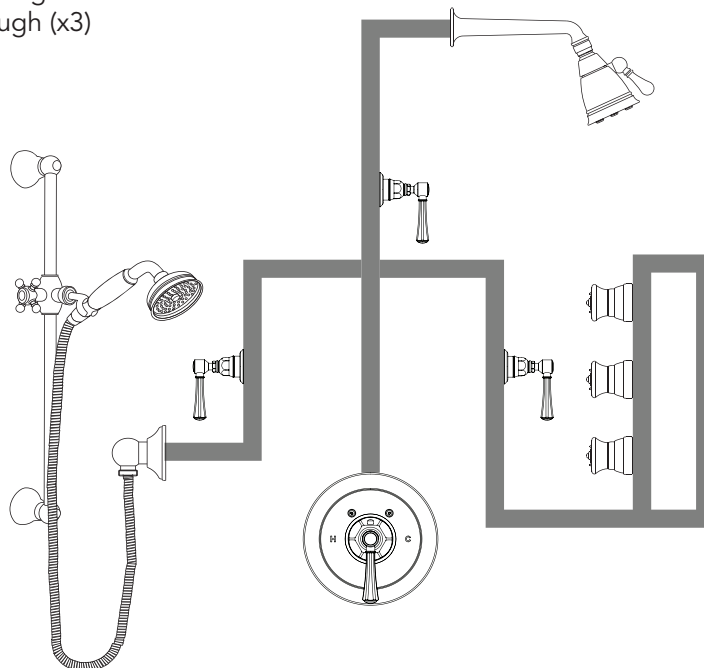

WARRANTY

- Limited Lifetime