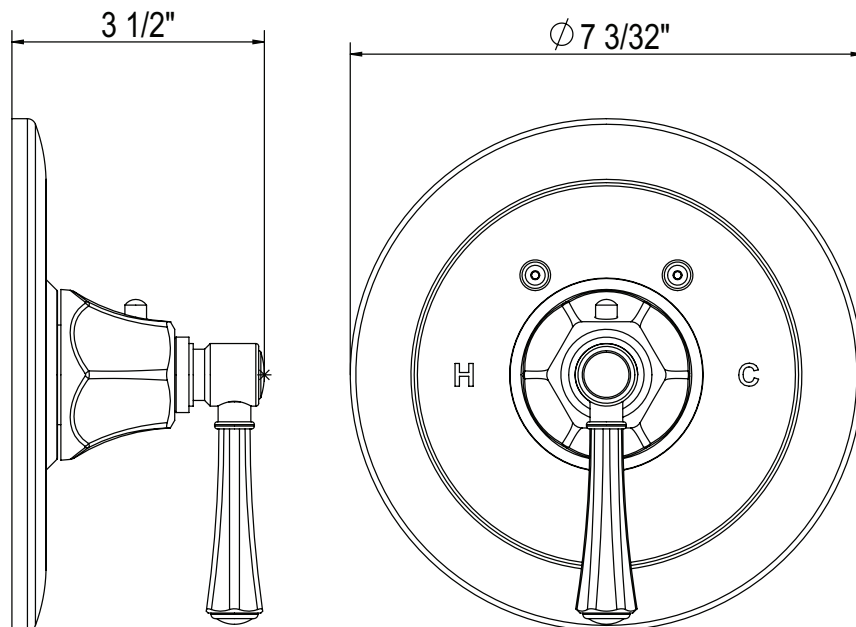

WARRANTY

- Limited Lifetime

Consult your local FERGUSON showroom for additional information and specifications. www.ferguson.com.