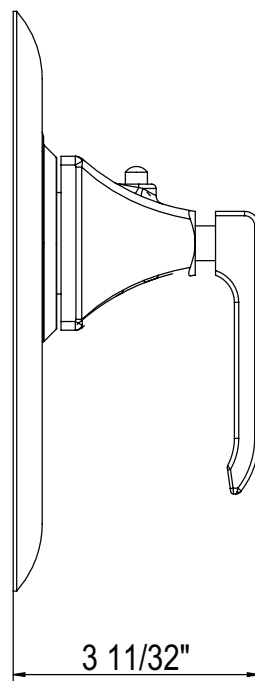

Consult your local FERGUSON showroom for additional information and specifications. www.ferguson.com.