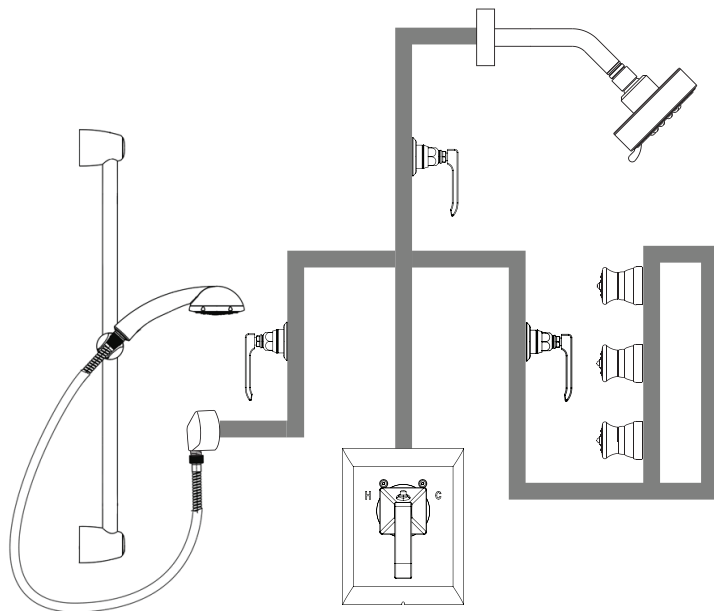

WARRANTY

- Limited Lifetime