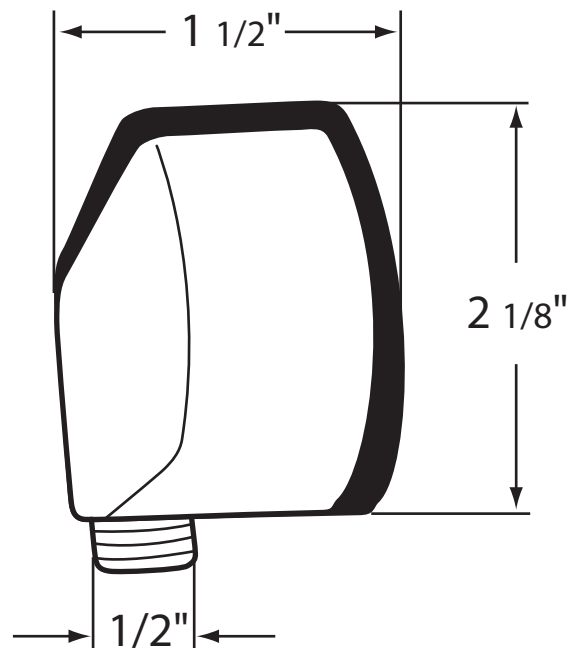

WARRANTY

- Two years on manufacturer defects*

*No Warranty on Tuscan Brass Finish