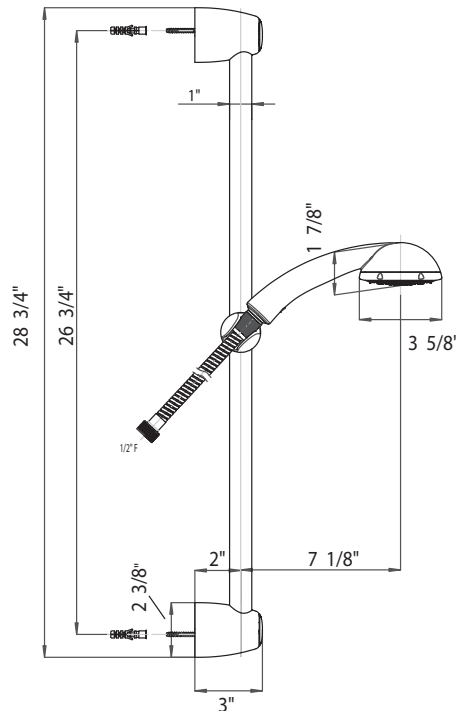

WARRANTY

- 2 years on manufacturer defects*
- No warranty on Tuscan Brass Finish (TCB)