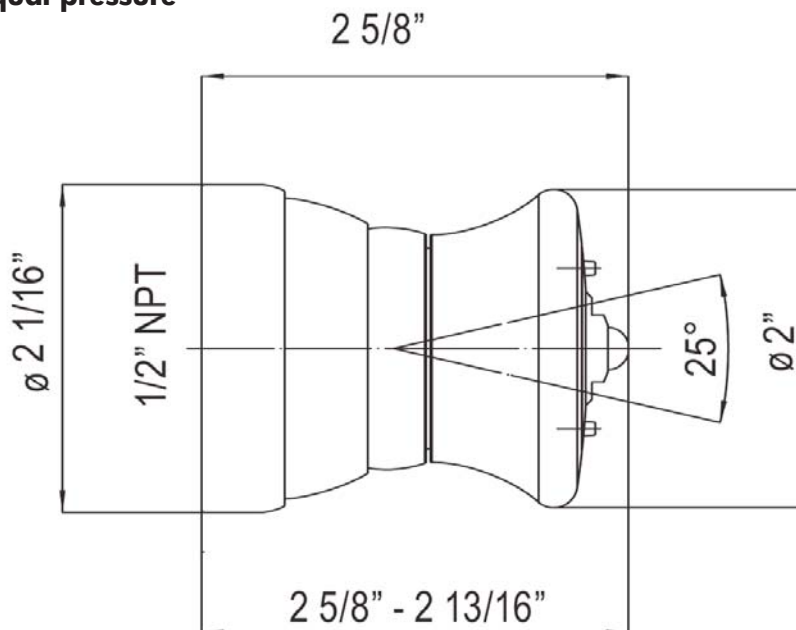

WARRANTY

- Two Years on Manufacturer Defects*
- No Warranty on Tuscan Brass Finish (TCB)