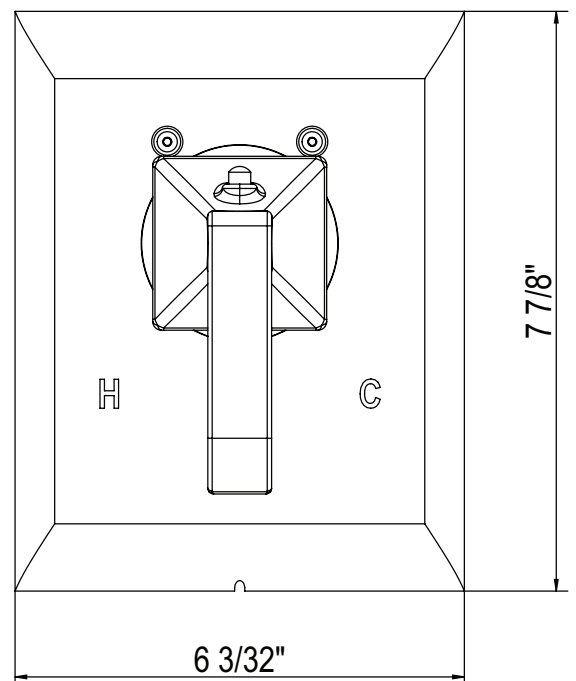

Consult your local FERGUSON showroom for additional information and specifications. www.ferguson.com.