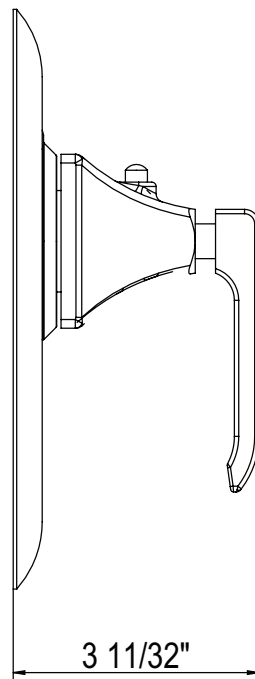

Consult your local FERGUSON showroom for additional information and specifications. www.ferguson.com.