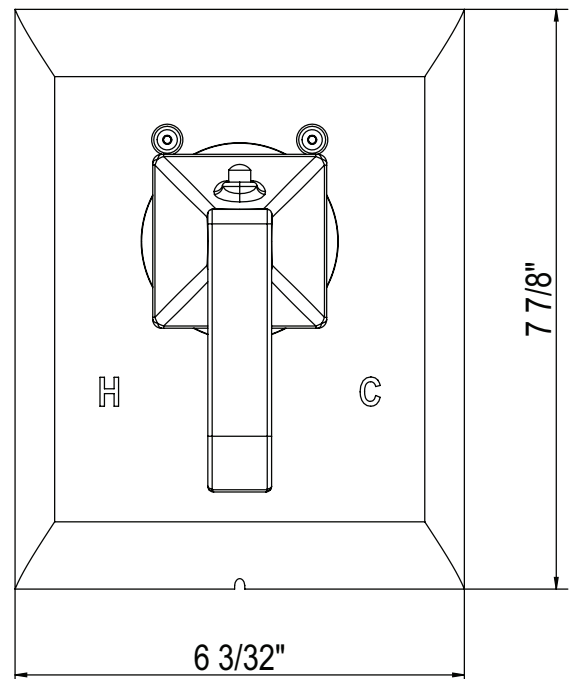

Consult your local FERGUSON showroom for additional information and specifications. www.ferguson.com.