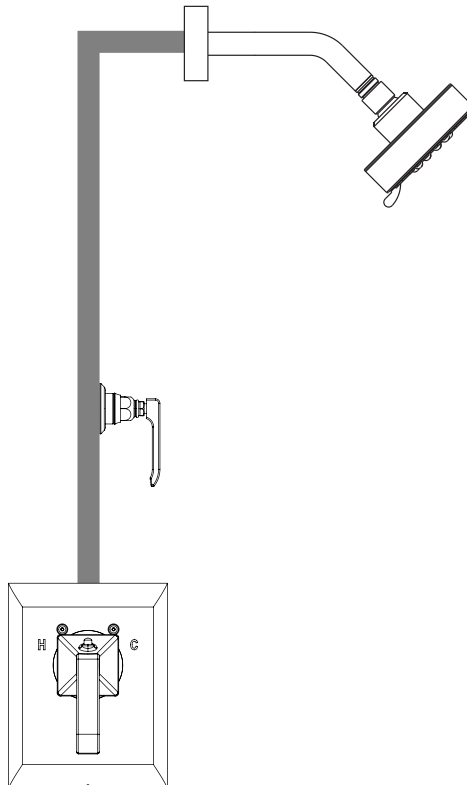

WARRANTY

- Limited Lifetime

Consult your local FERGUSON showroom for additional information and specifications. www.ferguson.com.