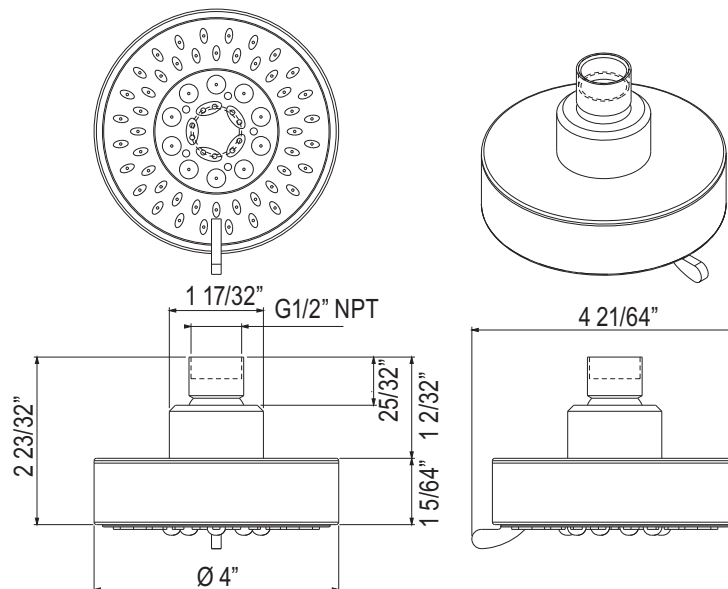

WARRANTY

- 2 years on manufacturer defects