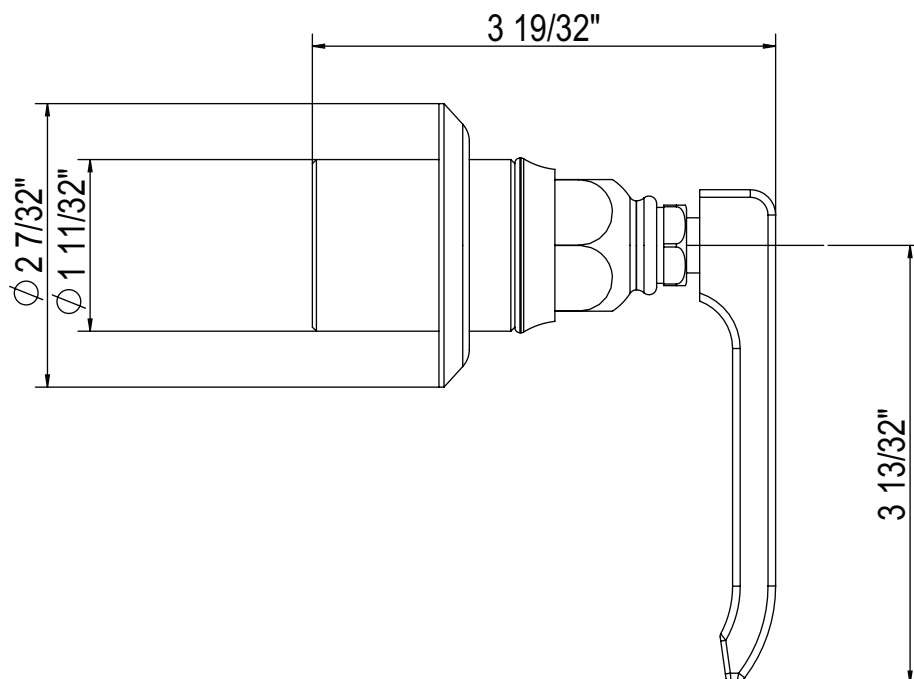

WARRANTY

- Limited Lifetime

Consult your local FERGUSON showroom for additional information and specifications. www.ferguson.com.