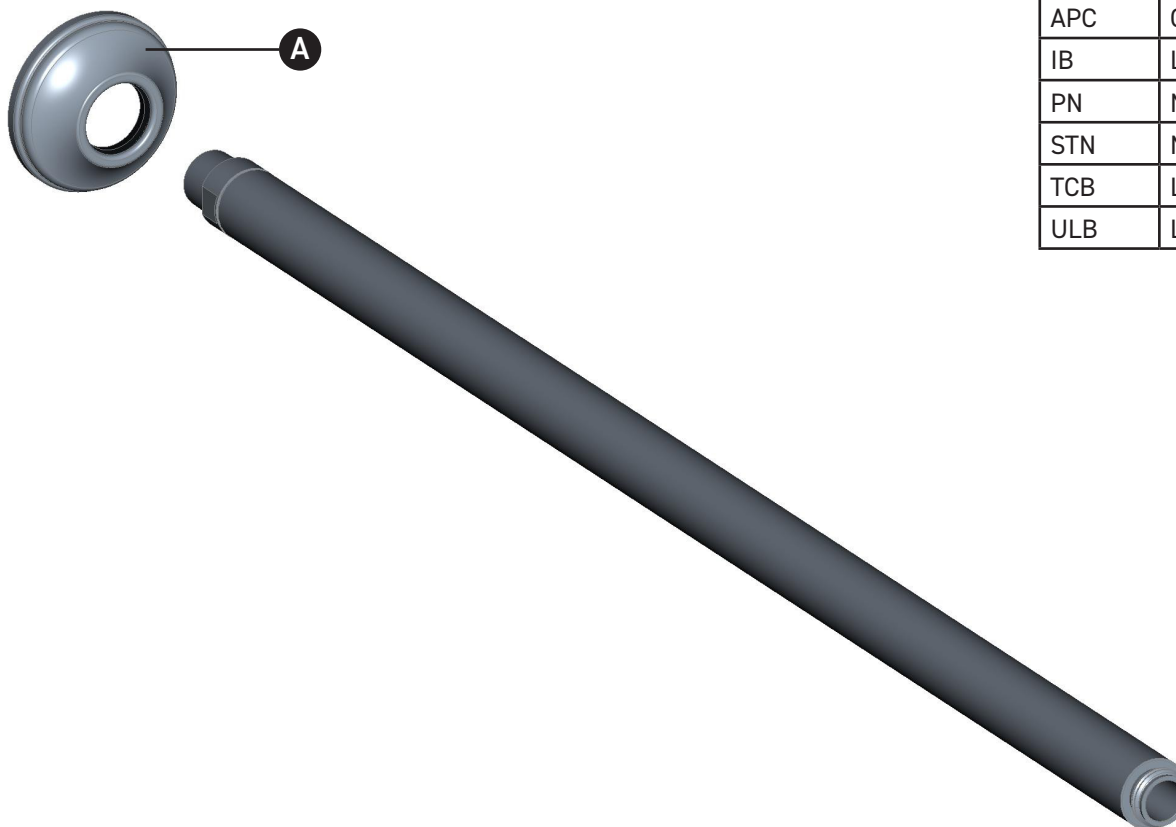

PEDIR POR NÚMERO DE REFERENCIA

PIEZAS ILUSTRADAS

1505/24

Braza de ducha de montaje en techo de 24"

ID	Referencia del kit	Acabado
A	ROS0008*	Ver más abajo

*Acabado determinado por el sufijo

Acabado	Descripción
APC	Cromo pulido
IB	Latón italiana
PN	Níquel pulido
STN	Níquel satinado
TCB	Latón toscano
ULB	Latón sin lacar

Para garantía o información adicional, comuníquese con:

U.S.A.
houseofrohl.com/support
1-800-777-9762

QUEBEC / MARITIMOS / CANADA OCCIDENTAL
houseofrohl.ca/support
1-866-473-8442

ONTARIO
houseofrohl.ca/support
1-800-287-5354

Riobel

PERRIN & ROWE
LONDON

victoria ⊕ albert®

ROHL