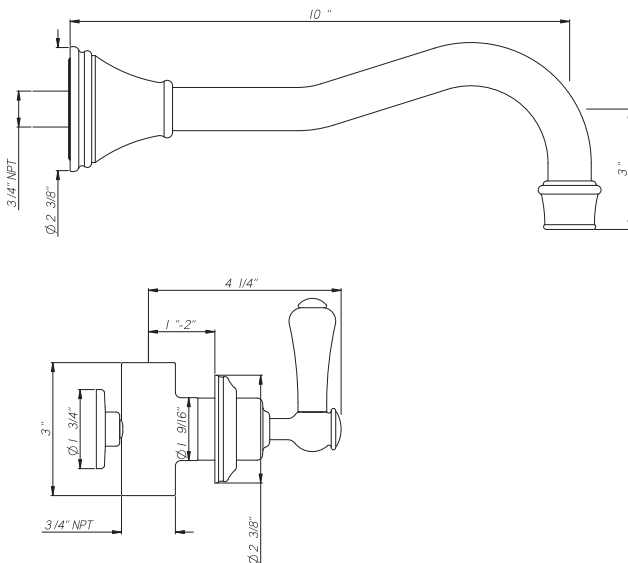

Georgian Era 3-Hole Wall Mount Column Spout Bath Set w/Lever Handles

ROHL Perrin & Rowe® Bath

U.3783LSP (Metal Levers with Porcelain Caps)
U.3783LS (All Metal Levers)

FEATURES

- Metal lever handle design only with porcelain caps for LSP model
- 3/4" wall valve tub set with tub spout
- 10" reach wall mount tub spout with 3/4" female inlet
- 1/4-turn ceramic disc valves
- 16-20 GPM

COLORS/FINISHES

- Polished Chrome
- Polished Nickel
- Satin Nickel
- English Bronze
- Inca Brass

WARRANTY

- Limited Lifetime

U.3783LS

U.3783LSP

U.3783 Spare Parts