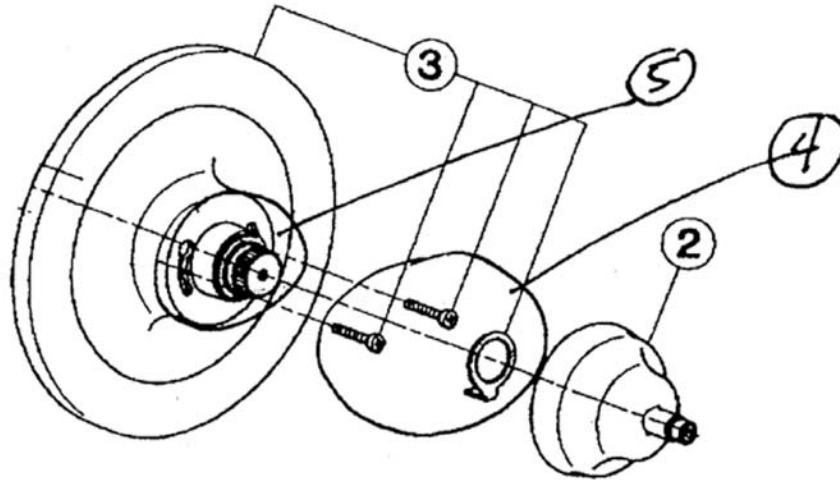

VERONA SHOWER PACKAGE

ROHL Italian Country Bath Collection

RBKIT14LM (Metal Lever)

RBKIT14XM (Cross Handle)

FEATURES

- Shower package components:
 - ARB1400 – Pressure Balance Trim
 - C5504 – Shower Arm/Showerhead
 - RT8000 – Tub Spout with Integrated Diverter
- **To complete package, rough valve and adaptor must be ordered separately:**
 - **RMV-1 – Pressure Balance Rough**
 - **4415-0330 – Outlet Adaptor**

ARB1400LM (Metal Lever)
ARB1400XM (Cross Handle)

FEATURES

- Available with metal lever or metal cross handle
- Single handle control
- Coverplate, dome, and handle made from solid brass
- Trim for concealed pressure balance shower or bath valve
- **To complete package order #RMV-1 rough valve**

MOUNTING SCREWS
IN KIT 2303-1210

THERE ARE 2 PLASTIC PARTS
FOR THE TRIM AND ROUGH:
DRIVER 3103-1232

ATTACHED TO THE STEM ON THE ROUGH
INTERMEDIATE HANDLE ASSEMBLY 2303-0347
ASSEMBLED ON THE OUTSIDE OF THE TRIM PLATE

Lever Options

7 1/8" Shower Arm with 3 1/16" Showerhead

ROHL Shower Collection

C5504

FEATURES

- 1/2" female NPT inlet
- Single-function classic spray
- Swivel head
- Flow rate 2.0 GPM
Exceeds EPA standard of 2.5GPM
- Showerhead and shower arm complete package