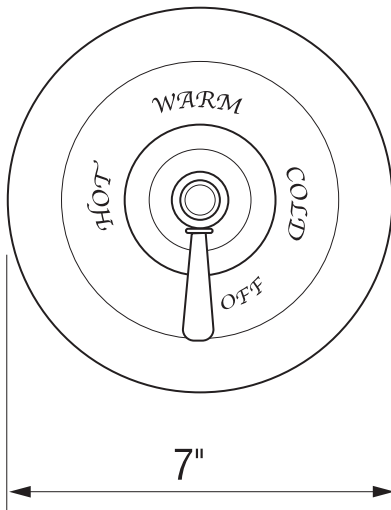

Verona Pressure Balance Trim without Diverter

ROHL Country Bath Collection

ARB1400LM (Metal Lever)
ARB1400XM (Cross Handle)

FEATURES

- Available with metal lever or metal cross handle
- Single handle control
- Coverplate, dome, and handle made from solid brass
- Trim for concealed pressure balance shower or bath valve
- **To complete package order #RMV-1 rough valve**

COLORS/FINISHES

- Polished Chrome
- Polished Nickel
- Satin Nickel
- Tuscan Brass
- Inca Brass

WARRANTY

- Limited Lifetime*
- No warranty on Tuscan Brass Finish

ARB1400LM

4 5/8"

ARB1400LM