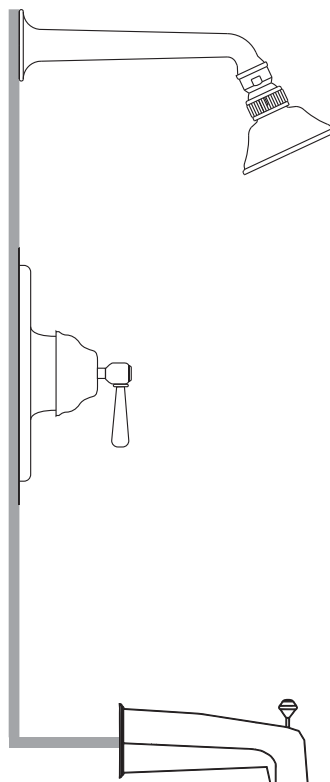

VERONA SHOWER PACKAGE

ROHL Italian Country Bath Collection

RBKIT14LM (Metal Lever)

RBKIT14XM (Cross Handle)

FEATURES

- Shower package components:
 - ARB1400 – Pressure Balance Trim
 - C5504 – Shower Arm/Showerhead
 - RT8000 – Tub Spout with Integrated Diverter
- **To complete package, rough valve and adaptor must be ordered separately:**
 - **RMV-1 – Pressure Balance Rough**
 - **4415-0330 – Outlet Adaptor**

COLORS/FINISHES

- Polished Chrome
- Polished Nickel
- Satin Nickel
- Tuscan Brass
- Inca Brass

WARRANTY

- See individual component specs for warranty

Verona Pressure Balance Trim without Diverter

ROHL Country Bath Collection

ARB1400LM (Metal Lever)
ARB1400XM (Cross Handle)

FEATURES

- Available with metal lever or metal cross handle
- Single handle control
- Coverplate, dome, and handle made from solid brass
- Trim for concealed pressure balance shower or bath valve
- **To complete package order #RMV-1 rough valve**

Lever Options

7 1/8" Shower Arm with 3 1/16" Showerhead

ROHL Shower Collection

C5504

FEATURES

- 1/2" female NPT inlet
- Single-function classic spray
- Swivel head
- Flow rate 2.0 GPM
Exceeds EPA standard of 2.5GPM
- Showerhead and shower arm complete package