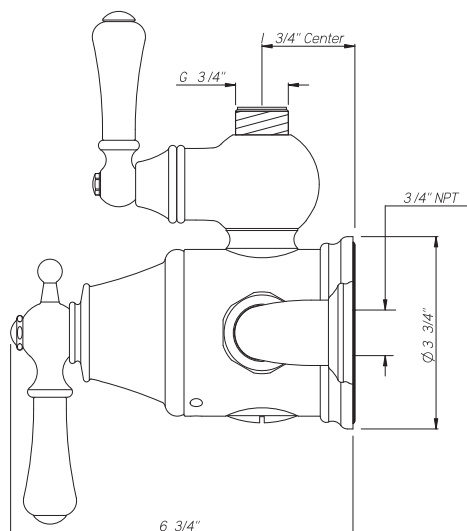

Georgian Era Exposed Therm Valve with Volume and Temperature Control

ROHL Perrin & Rowe Bath

U.5751LS

FEATURES

- Inlets 7 7/8" center-to-center
- Inlets 3/4" female NPT
- CNC machined from solid brass bar stock, not cast
- Exposed thermostatic valve
- Volume control, lever handles
- True 3/4" inlets and waterways for high output
- U.5398 secondary outlet adapter required for bottom outlet tub spout connection
- Additional functions should go off top with U.5397
- 14-16 GPM

COLORS/FINISHES

- Polished Chrome
- Polished Nickel
- Satin Nickel
- Inca Brass
- English Bronze

WARRANTY

- Limited Lifetime