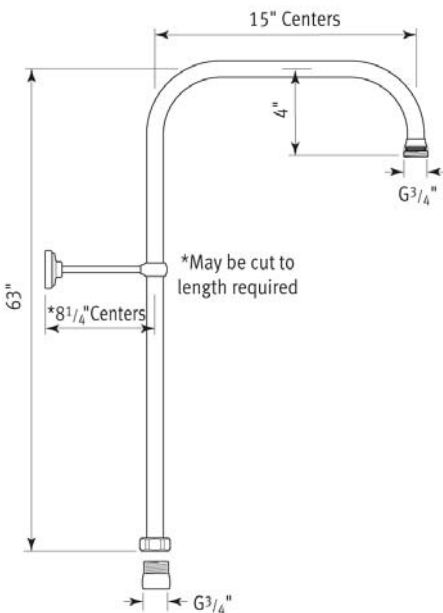

ROHL Perrin & Rowe Bath

U.5751LS

FEATURES

- Inlets 7 7/8" center-to-center
- Inlets 3/4" female NPT
- CNC machined from solid brass bar stock, not cast
- Exposed thermostatic valve
- Volume control, lever handles
- True 3/4" inlets and waterways for high output
- U.5398 secondary outlet adapter required for bottom outlet tub spout connection
- Additional functions should go off top with U.5397
- 14-16 GPM

- For use with exposed therm mixers
- Direct connection to outlet of shower or tub/shower mixer
- Adjustable 8" stanchion
- Outlet 3/4" NPSM
- May be cut to length required

COLORS/FINISHES

- Polished Chrome
- Polished Nickel
- Satin Nickel
- Inca Brass
- English Bronze

WARRANTY

- Limited Lifetime

U.5381

U.5391

U.5393

Riser Spare Parts

8" Showerhead

ROHL Perrin & Rowe® Bath

U.5205

FEATURES

- Large 8" diameter faceplate
- Single function rain spray pattern
- Body constructed of brass
- 3/4" NPSM connection

COLORS/FINISHES

- Polished Chrome
- Polished Nickel
- Satin Nickel
- Inca Brass
- English Bronze