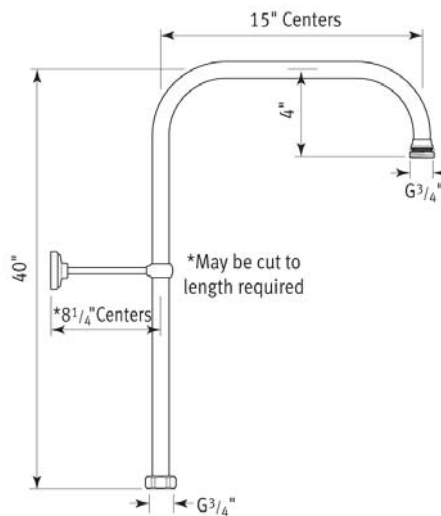

ROHL Perrin & Rowe Bath

U.5751LS

FEATURES

- Inlets 7 7/8" center-to-center
- Inlets 3/4" female NPT
- CNC machined from solid brass bar stock, not cast
- Exposed thermostatic valve
- Volume control, lever handles
- True 3/4" inlets and waterways for high output
- U.5398 secondary outlet adapter required for bottom outlet tub spout connection
- Additional functions should go off top with U.5397
- 14-16 GPM

- For use with exposed therm mixers
- Direct connection to outlet of shower or tub/shower mixer
- Adjustable 8" stanchion
- Outlet 3/4" NPSM
- May be cut to length required

COLORS/FINISHES

- Polished Chrome
- Polished Nickel
- Satin Nickel
- Inca Brass
- English Bronze

WARRANTY

- Limited Lifetime

U.5381

U.5391

U.5393

Riser Spare Parts

8" Showerhead

ROHL Perrin & Rowe® Bath

U.5205

FEATURES

- Large 8" diameter faceplate
- Single function rain spray pattern
- Body constructed of brass
- 3/4" NPSM connection

COLORS/FINISHES

- Polished Chrome
- Polished Nickel
- Satin Nickel
- Inca Brass
- English Bronze