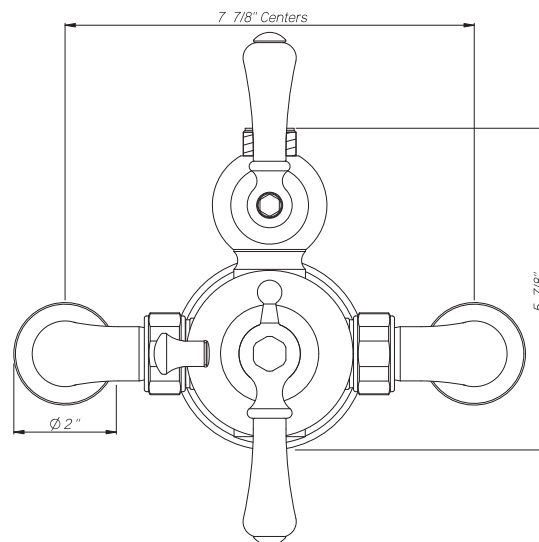

Georgian Era Exposed Therm Valve with Volume and Temperature Control

ROHL Perrin & Rowe Bath

U.5751LS

FEATURES

- Inlets 7 7/8" center-to-center
- Inlets 3/4" female NPT
- CNC machined from solid brass bar stock, not cast
- Exposed thermostatic valve
- Volume control, lever handles
- True 3/4" inlets and waterways for high output
- U.5398 secondary outlet adapter required for bottom outlet tub spout connection
- Additional functions should go off top with U.5397
- 14-16 GPM

COLORS/FINISHES

- Polished Chrome
- Polished Nickel
- Satin Nickel
- Inca Brass
- English Bronze

WARRANTY

- Limited Lifetime