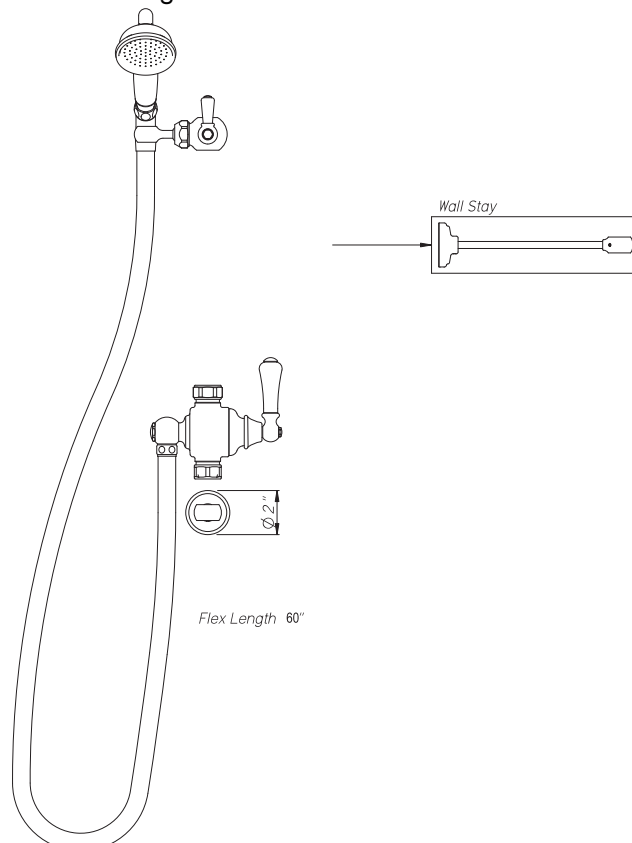

WARRANTY

- Limited Lifetime