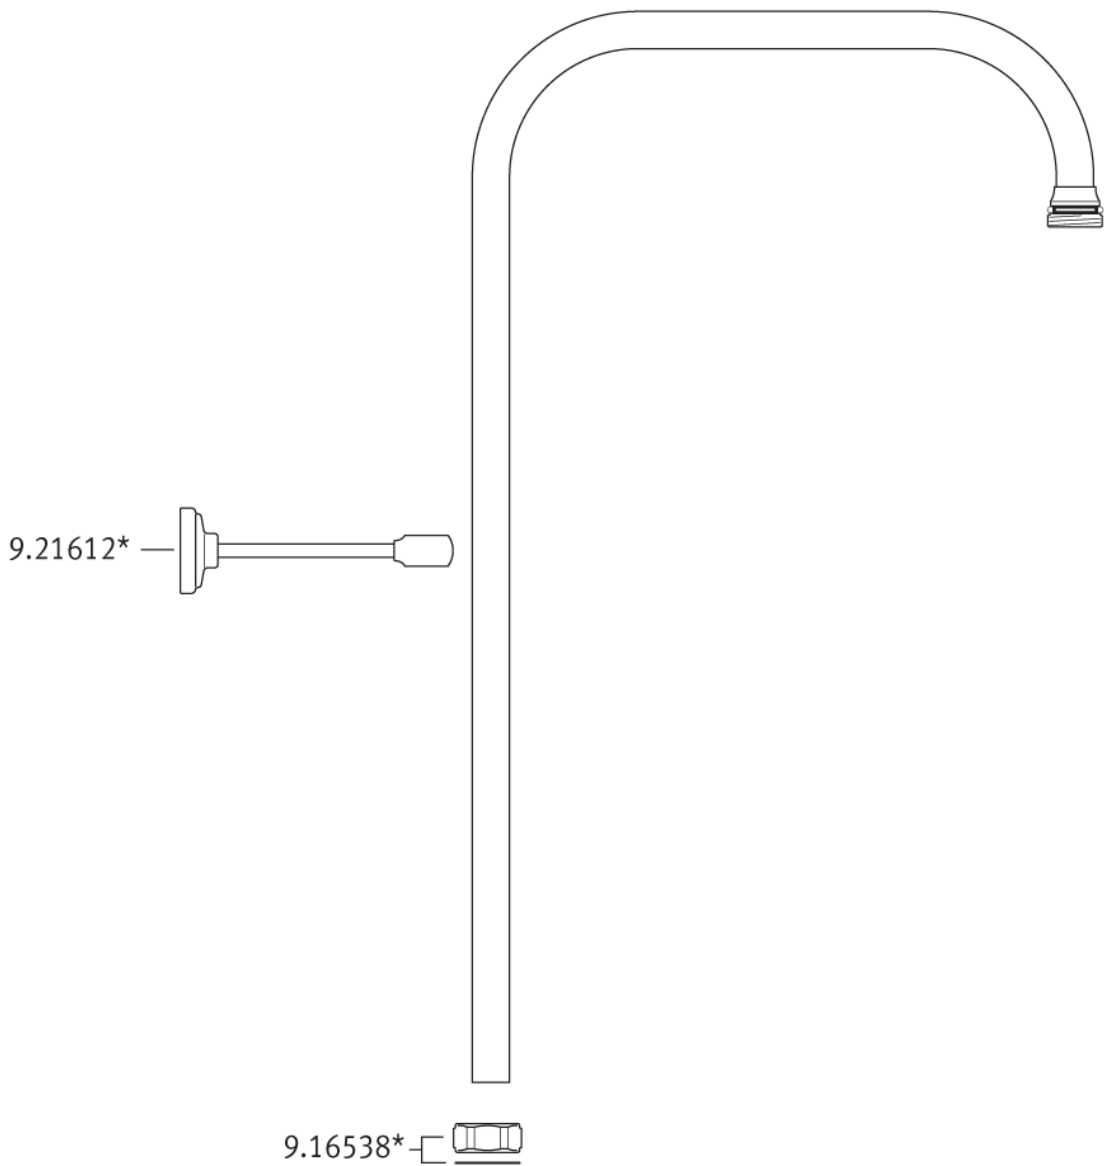

U.5783

FEATURES

- For use with Georgian Era exposed thermostatic mixer, thermostatic outlet and riser
- 60" hose

FINISHES

- Polished Chrome
- Polished Nickel
- Satin Nickel
- Inca Brass
- English Bronze

WARRANTY

- For use with exposed therm mixers
- Direct connection to outlet of shower or tub/shower mixer
- Adjustable 8" stanchion
- Outlet 3/4" NPSM
- May be cut to length required

COLORS/FINISHES

- Polished Chrome
- Polished Nickel
- Satin Nickel
- Inca Brass
- English Bronze

WARRANTY

- Limited Lifetime

U.5381

U.5391

U.5393

Riser Spare Parts

8" Showerhead

ROHL Perrin & Rowe® Bath

U.5205

FEATURES

- Large 8" diameter faceplate
- Single function rain spray pattern
- Body constructed of brass
- 3/4" NPSM connection

COLORS/FINISHES

- Polished Chrome
- Polished Nickel
- Satin Nickel
- Inca Brass
- English Bronze