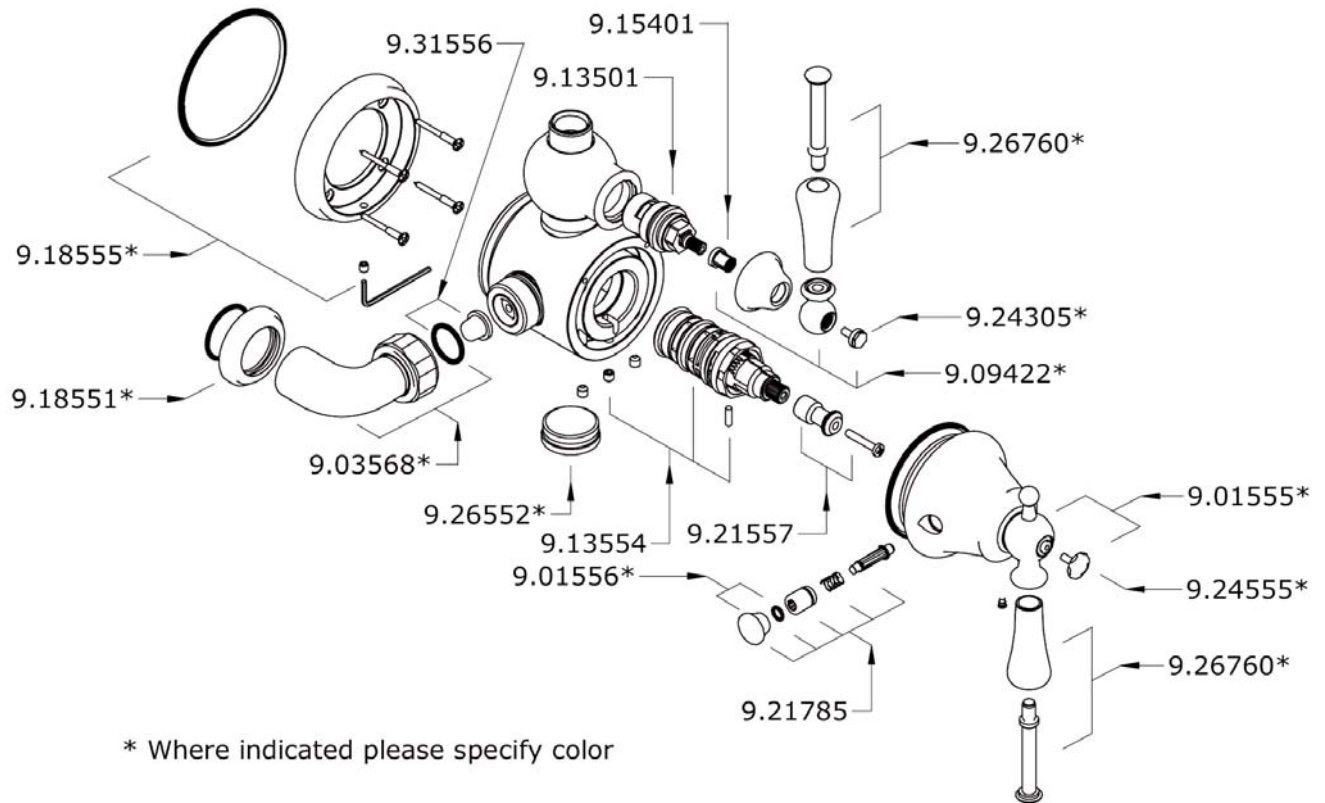

ROHL Perrin & Rowe Bath

U.5751LS

FEATURES

- Inlets 7 7/8" center-to-center
- Inlets 3/4" female NPT
- CNC machined from solid brass bar stock, not cast
- Exposed thermostatic valve
- Volume control, lever handles
- True 3/4" inlets and waterways for high output
- U.5398 secondary outlet adapter required for bottom outlet tub spout connection
- Additional functions should go off top with U.5397
- 14-16 GPM

COLORS/FINISHES

- Polished Chrome
- Polished Nickel
- Satin Nickel
- Inca Brass
- English Bronze

WARRANTY

- Limited Lifetime

U.5752LS Spare Parts

Georgian Era Riser Diverter with Handshower, Hose and

ROHL Perrin & Rowe® Bath

U.5783

FEATURES

- For use with Georgian Era exposed thermostatic mixer, thermostatic outlet and riser
- 60" hose

FINISHES

- Polished Chrome
- Polished Nickel
- Satin Nickel
- Inca Brass
- English Bronze

WARRANTY

U.5205

FEATURES

- Large 8" diameter faceplate
- Single function rain spray pattern
- Body constructed of brass
- 3/4" NPSM connection

COLORS/FINISHES

- Polished Chrome
- Polished Nickel
- Satin Nickel
- Inca Brass
- English Bronze