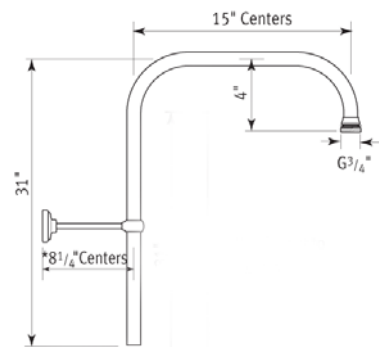

ROHL Perrin & Rowe Bath

U.5751LS

FEATURES

- Inlets 7 7/8" center-to-center
- Inlets 3/4" female NPT
- CNC machined from solid brass bar stock, not cast
- Exposed thermostatic valve
- Volume control, lever handles
- True 3/4" inlets and waterways for high output
- U.5398 secondary outlet adapter required for bottom outlet tub spout connection
- Additional functions should go off top with U.5397
- 14-16 GPM

- For use with exposed therm mixers
- Direct connection to outlet of shower or tub/shower mixer
- Adjustable 8" stanchion
- Outlet 3/4" NPSM
- May be cut to length required

COLORS/FINISHES

- Polished Chrome
- Polished Nickel
- Satin Nickel
- Inca Brass
- English Bronze

WARRANTY

- Limited Lifetime

U.5381

U.5391

U.5393

Riser Spare Parts

8" Showerhead

ROHL Perrin & Rowe® Bath

U.5205

FEATURES

- Large 8" diameter faceplate
- Single function rain spray pattern
- Body constructed of brass
- 3/4" NPSM connection

COLORS/FINISHES

- Polished Chrome
- Polished Nickel
- Satin Nickel
- Inca Brass
- English Bronze