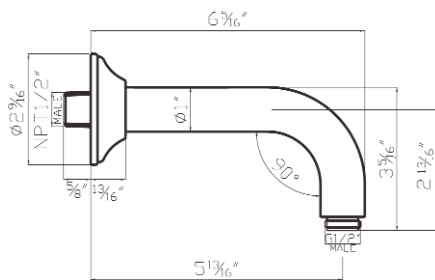

WARRANTY

- 2 Years on manufacturers defects*
- No Warranty on Tuscan Brass Finish (TCB)

1455/6