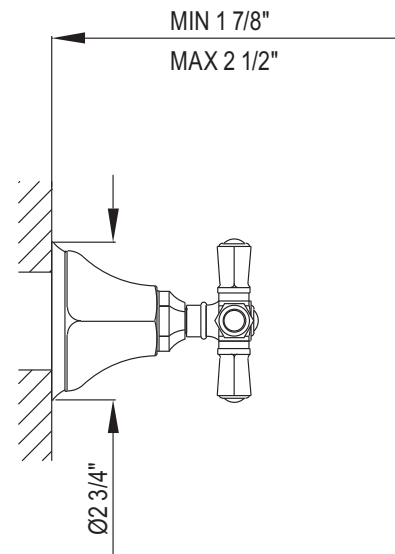

A4812XM-TO