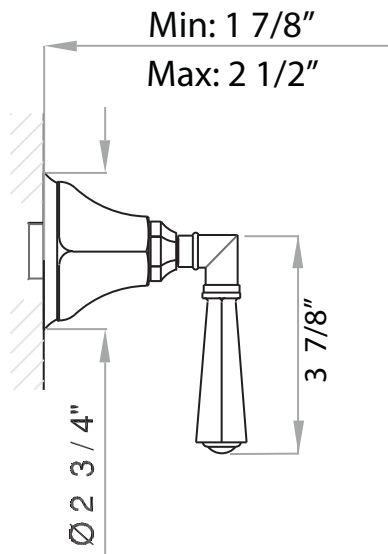

A4812LM-TO