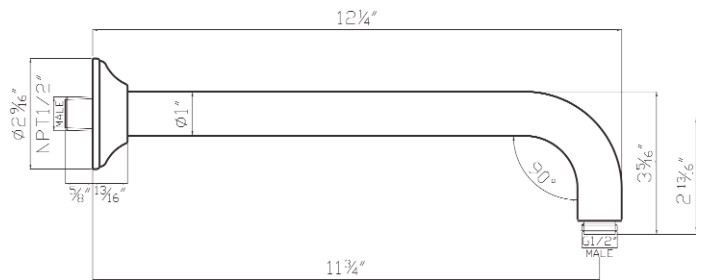

Wall Mounted Shower Arm

Rohl Shower Collection

1455/6 (6" Shower Arm)

1455/12 (12" Shower Arm)

1455/20 (20" Shower Arm)

FEATURES

- 1/2" male inlet, 1/2" male outlet
- Brass construction
- Sliding escutcheon
- Modern style escutcheon available, order ROGSCO14

COLORS/FINISHES

- Polished Chrome
- Polished Nickel
- Satin Nickel
- Tuscan Brass
- Inca Brass
- Old Iron*

*Old Iron finish not available for 1455/6

WARRANTY

- 2 Years on manufacturers defects*
- No Warranty on Tuscan Brass Finish (TCB)

1455/12