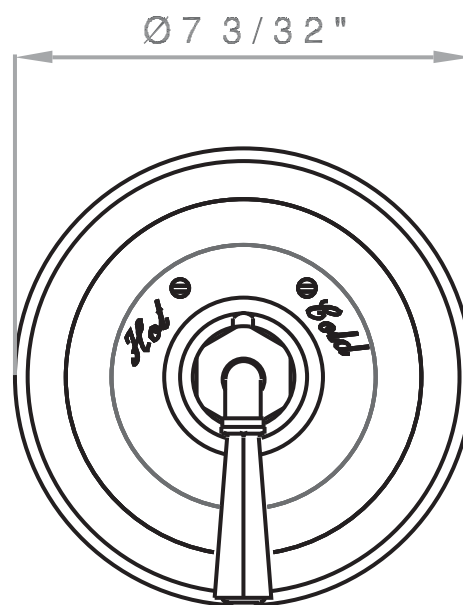

Palladian Trim Only For Thermostatic Valve

ROHL Transitional Palladian

A4814LM (Metal Lever)

A4814XM (Cross Handle)

FEATURES

- Trimplate and temperature control Palladian cross handle for the A4913BO or R1085BO rough
- All brass trimplate, escutcheon, and handle
- Temperature control includes pre-set safety stop with override
- **Must order A4913BO or R1085BO rough to complete**

COLORS/FINISHES

- Polished Chrome
- Polished Nickel
- Satin Nickel
- Tuscan Brass
- Inca Brass

WARRANTY

- Limited Lifetime*

*No warranty on Tuscan Brass finish

A4814LM