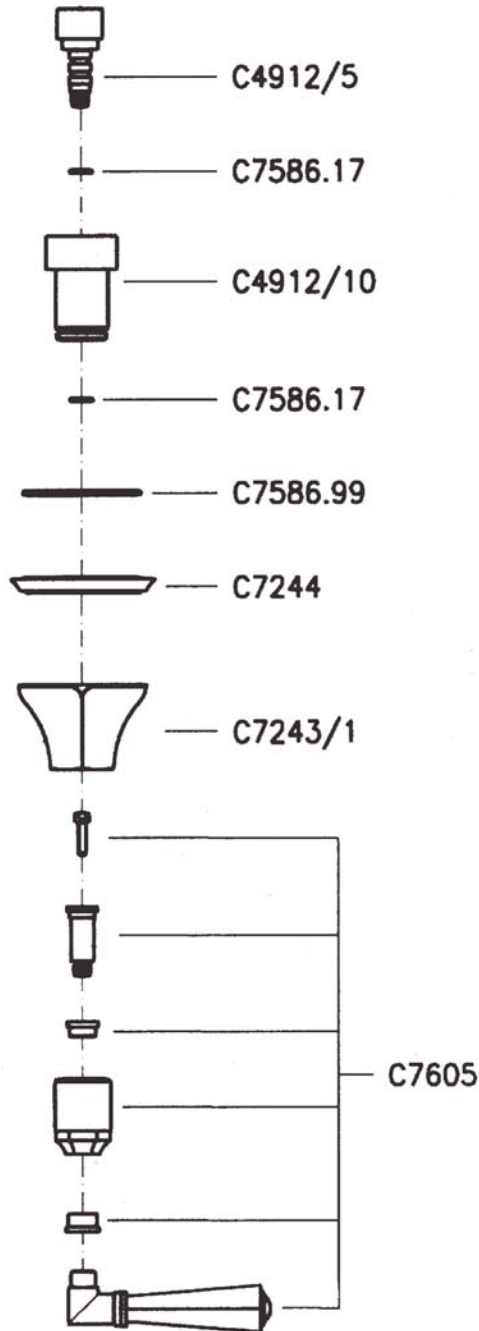

#### FEATURES

- Shower package components:
  - A4814 – Thermostatic Trim
  - 1455/20 – 20" Shower Arm
  - 1055/8 – 8" Showerhead
  - 1330 – Handshower Set
  - A4812 – Volume Control Trim (3 pieces)
  - 1095/8 – Body Spray (3 pieces)
- **To complete package, rough valves must be ordered separately:**
  - A4913BO – Thermostatic Rough
  - A4911BO – Volume Control Rough (3 pieces)

## Palladian Trim Only For Thermostatic Valve

ROHL Transitional Palladian

**A4814LM** (Metal Lever)

**A4814XM** (Cross Handle)

## A4812 Spare Parts