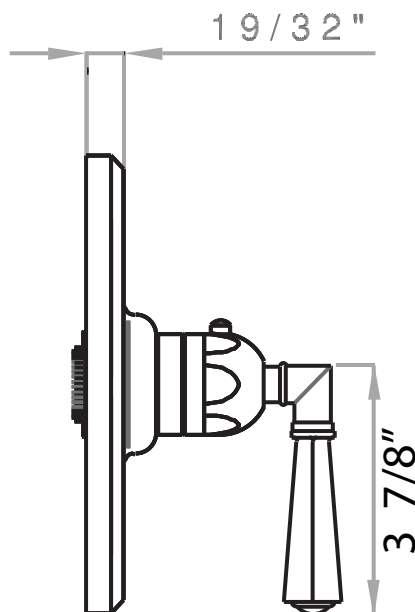

Palladian Trim Only For Thermostatic Valve

ROHL Transitional Palladian

A4814LM (Metal Lever)

A4814XM (Cross Handle)

FEATURES

- Trimplate and temperature control Palladian cross handle for the A4913BO or R1085BO rough
- All brass trimplate, escutcheon, and handle
- Temperature control includes pre-set safety stop with override
- **Must order A4913BO or R1085BO rough to complete**

COLORS/FINISHES

- Polished Chrome
- Polished Nickel
- Satin Nickel
- Tuscan Brass
- Inca Brass

WARRANTY

- Limited Lifetime*

*No warranty on Tuscan Brass finish

A4814LM