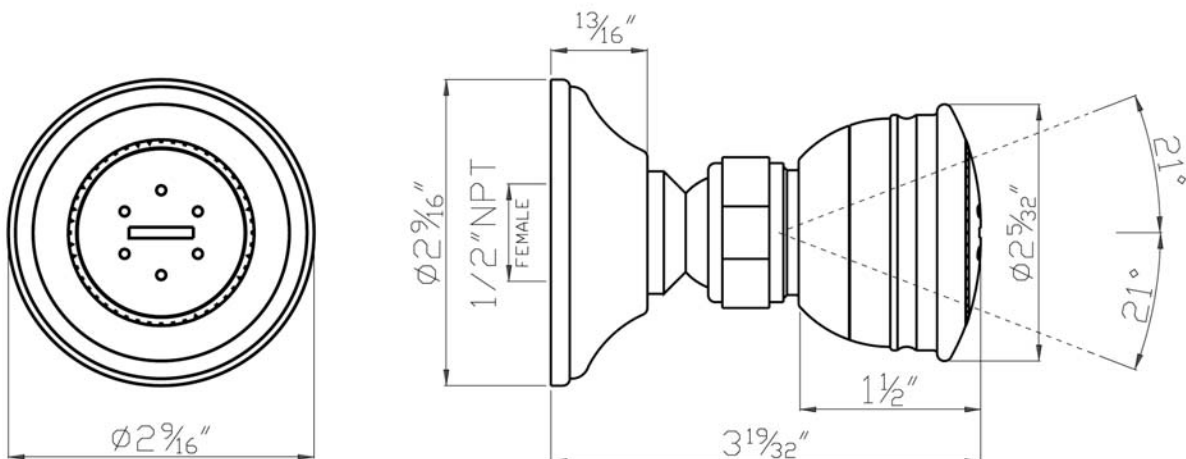

WARRANTY

- Two Years on Manufacturer Defects*
- No Warranty on Tuscan Brass Finish (TCB)