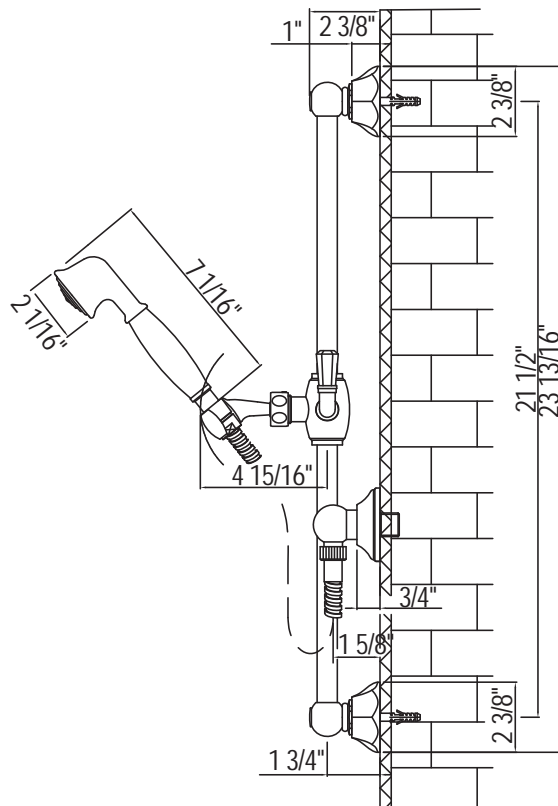

WARRANTY

- Limited Lifetime*
- *No warranty on Tuscan Brass finish