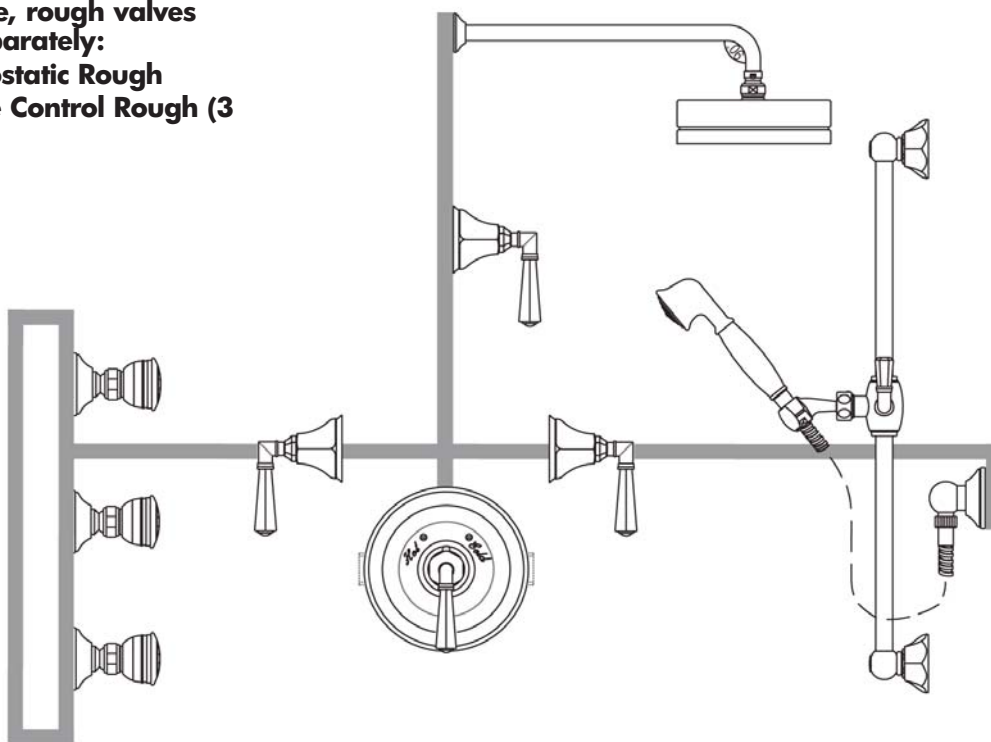

WARRANTY

- See individual component specs for warranty