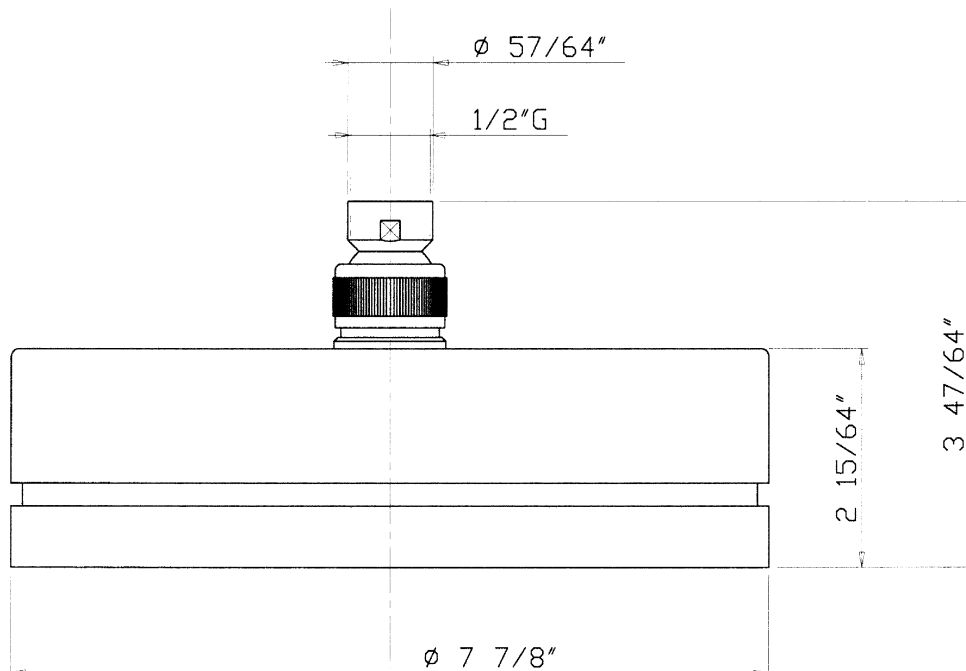

WARRANTY

- 2 years on manufacturer defects*

* No warranty on Tuscan Brass finish (TCB)